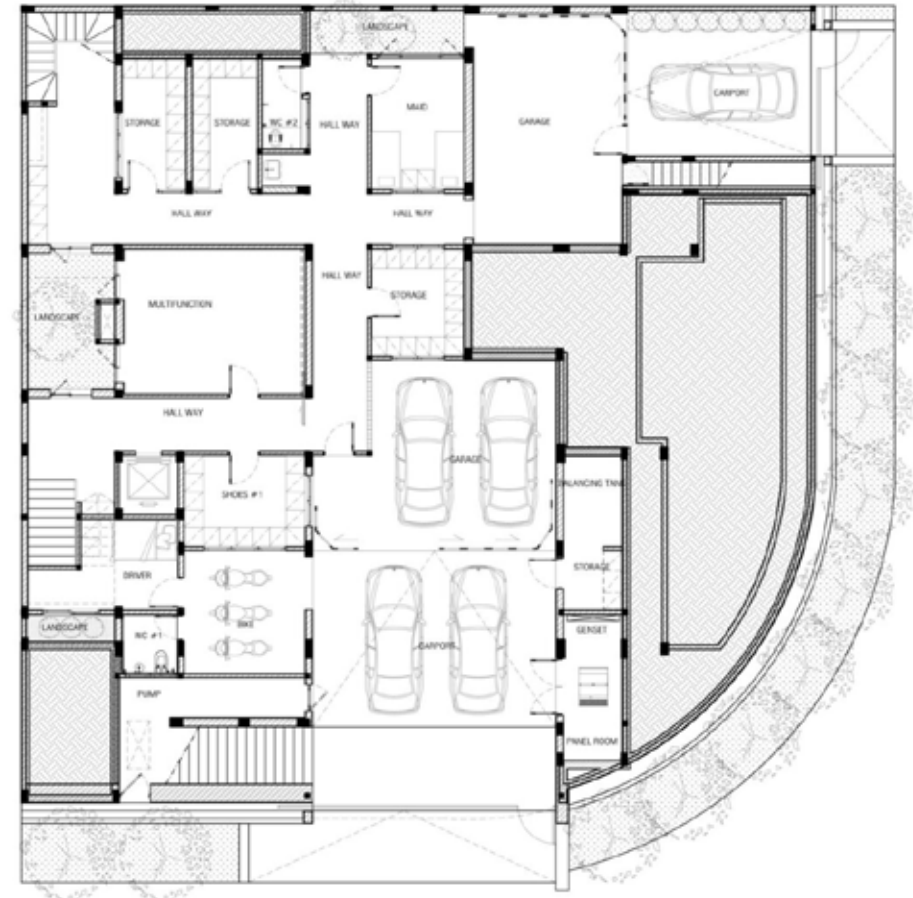

NF House

Scope : Architecture Design
Type : Single Dwellings, Residential Estate
Location : Permata Buana, West Jakarta
Area Size : 608 sqm
Building Size : 1400 sqm
Design Style : Tropical Contemporer
Status : Completed
Year : 2022
Interior : Integrha Pratama Artistry
Contractor : Ronny Budhihardja
Photographer : Cowema Studio