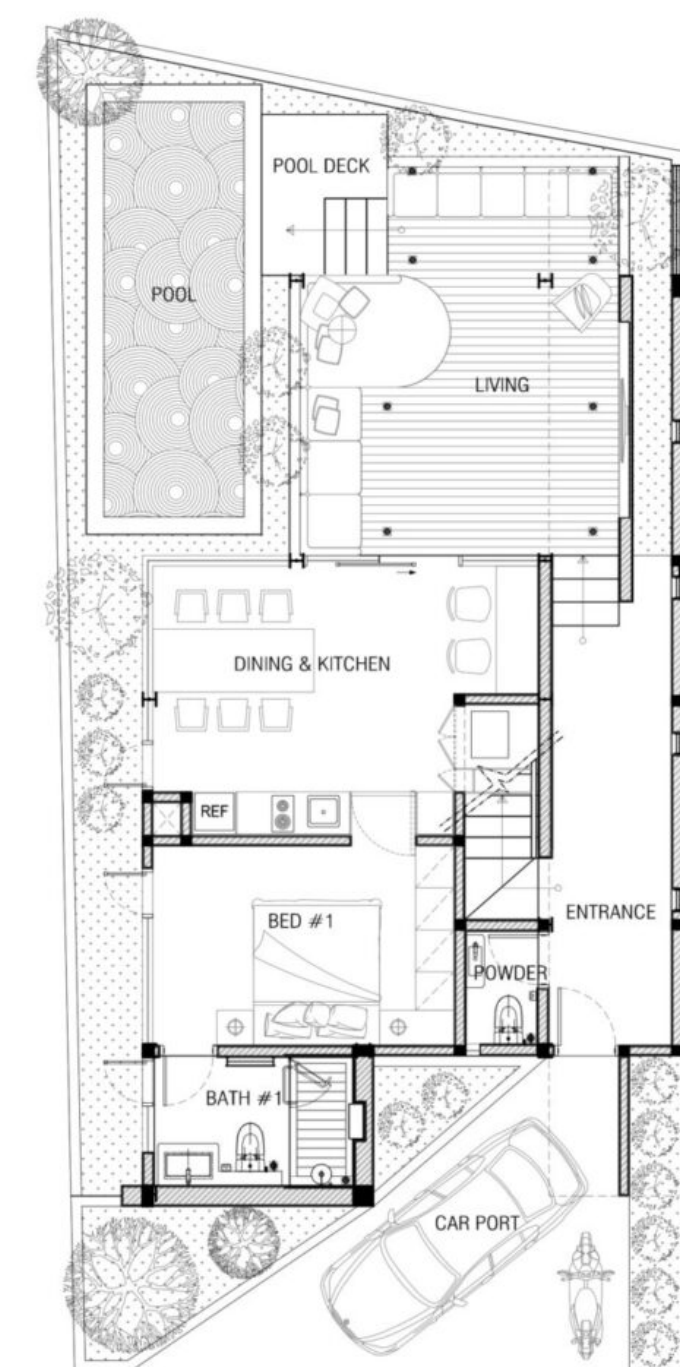

The Hollow

The Hollow

Scope : Architecture + Interior Design
Type : Single Dwellings, Villa Estate
Location : Canggu, Bali
Area Size : 250 sqm
Building Size : 323 sqm
Design Style : Tropical
Status : Completed
Year : 2023
Interior : Cowema Studio
Contractor : Pak Kiki
Photographer : Balirep_

The Pasisi

Kavling 15, 16, & 17

The Pasisi

Kavling 6, 7, 8, 9, & 12

Scope : Architecture + Interior Design
Type : Villa Estate
Location : Canggu, Bali
Area Size : 3.142 sqm
Building Size : 218.03 sqm
Design Style : Modern Tropical
Status : On Going
Year : On Going
Interior : Cowema Studio
Contractor : CV Arumulia Bangun Persada

AM House

AM House

Scope : Architecture + Interior Design
Type : Single Dwellings, Residential Estate
Location : North Jakarta
Area Size : 420 sqm
Building Size : 864 sqm
Design Style : Classical, Tropical
Status : Completed
Year : 2023
Interior : Cowema Studio
Contractor : Pak Iko Kiswanto
Photographer : Nilai Asia, & Mario Wibowo