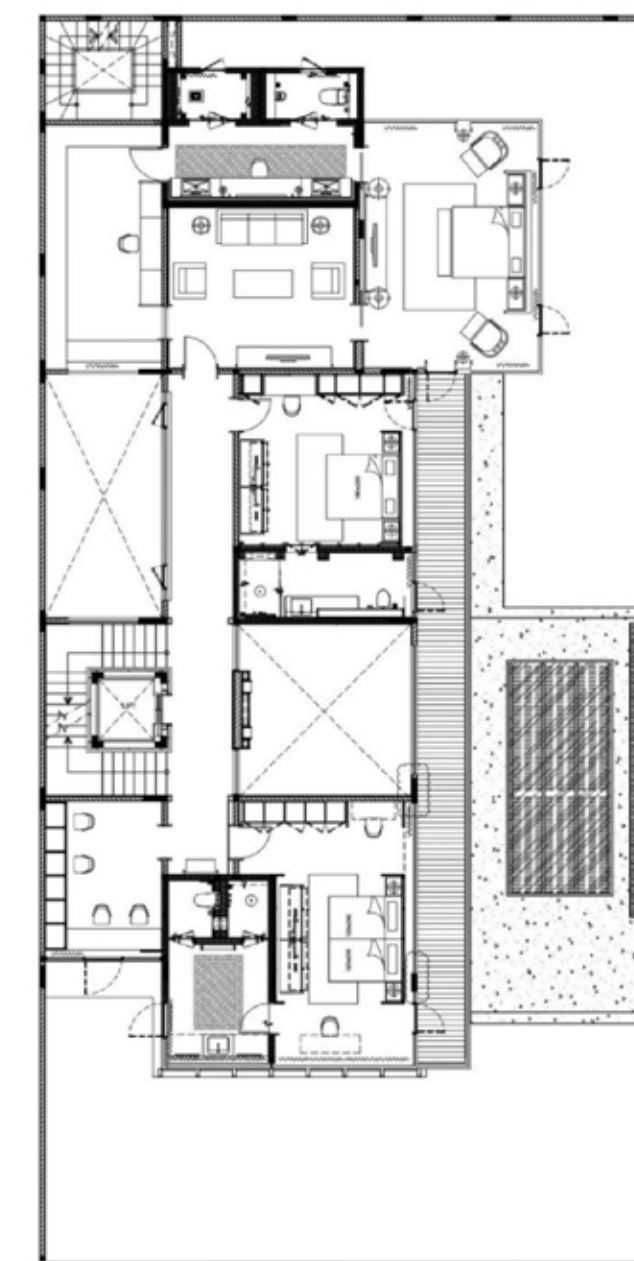

Monday - Friday from 08.30 - 17.30

Projects

AF House

AF House

Scope : Architecture + Interior Design
Type : Single Dwellings, Residential Estate
Location : Pluit Karang, North Jakarta
Area Size : 200 sqm
Building Size : 563 sqm
Design Style : Classical Tropical
Status : On Going
Year : On Going
Interior : Cowema Studio
Contractor : Pak Irwan

BL House

BL House

Scope : Architecture Design
Type : Single Dwellings, Residential Estate
Location : Pantai Mutiara, North Jakarta
Area Size : 424,44 sqm
Building Size : 981,06 sqm
Design Style : Modern
Status : On Going
Year : On Going

DD House

DD House

Scope	: Architecture + Interior Design
Type	: Single Dwellings, Residential Estate
Location	: North Jakarta
Area Size	: 612,5 sqm
Building Size	: 1356 sqm
Design Style	: Modern Tropical
Status	: Completed
Year	: 2018
Interior	: Cowema Studio
Contractor	: Pak Hubertus
Photographer	: Sefval Mogalana