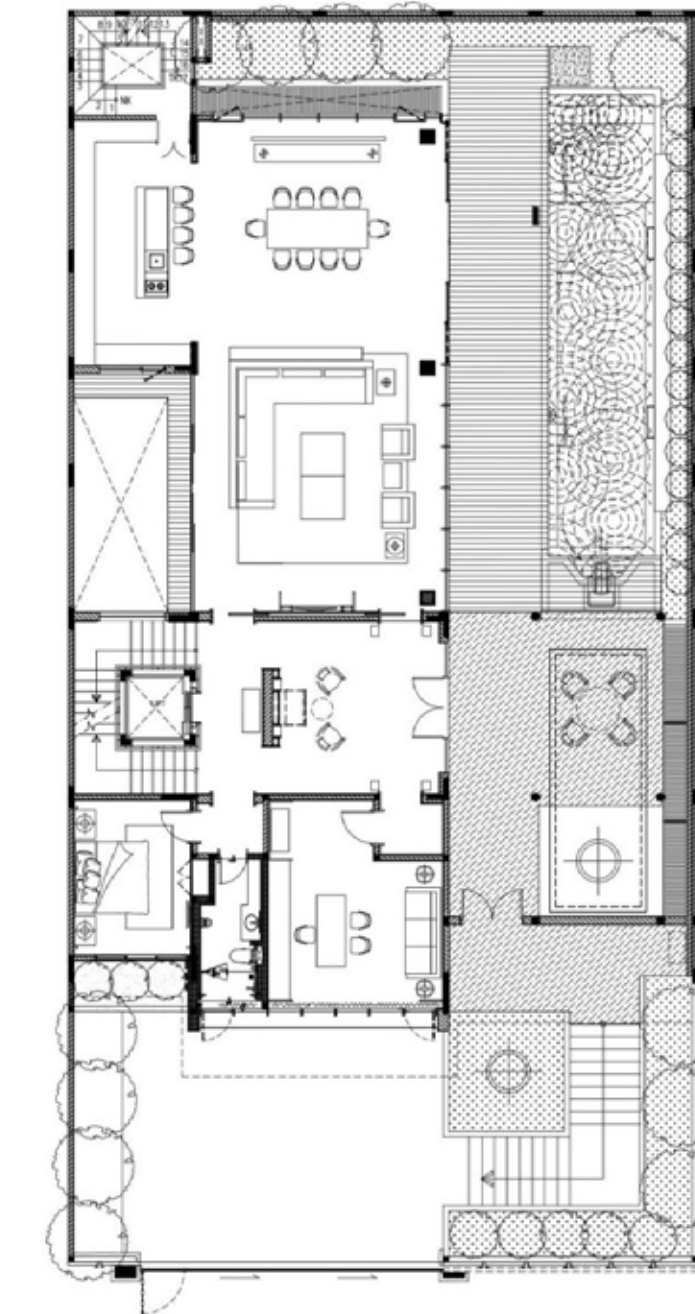

BL House

BL House

Scope : Architecture Design
Type : Single Dwellings, Residential Estate
Location : Pantai Mutiara, North Jakarta
Area Size : 424,44 sqm
Building Size : 981,06 sqm
Design Style : Modern
Status : On Going
Year : On Going

DD House

DD House

Scope	: Architecture + Interior Design
Type	: Single Dwellings, Residential Estate
Location	: North Jakarta
Area Size	: 612,5 sqm
Building Size	: 1356 sqm
Design Style	: Modern Tropical
Status	: Completed
Year	: 2018
Interior	: Cowema Studio
Contractor	: Pak Hubertus
Photographer	: Sefval Mogalana