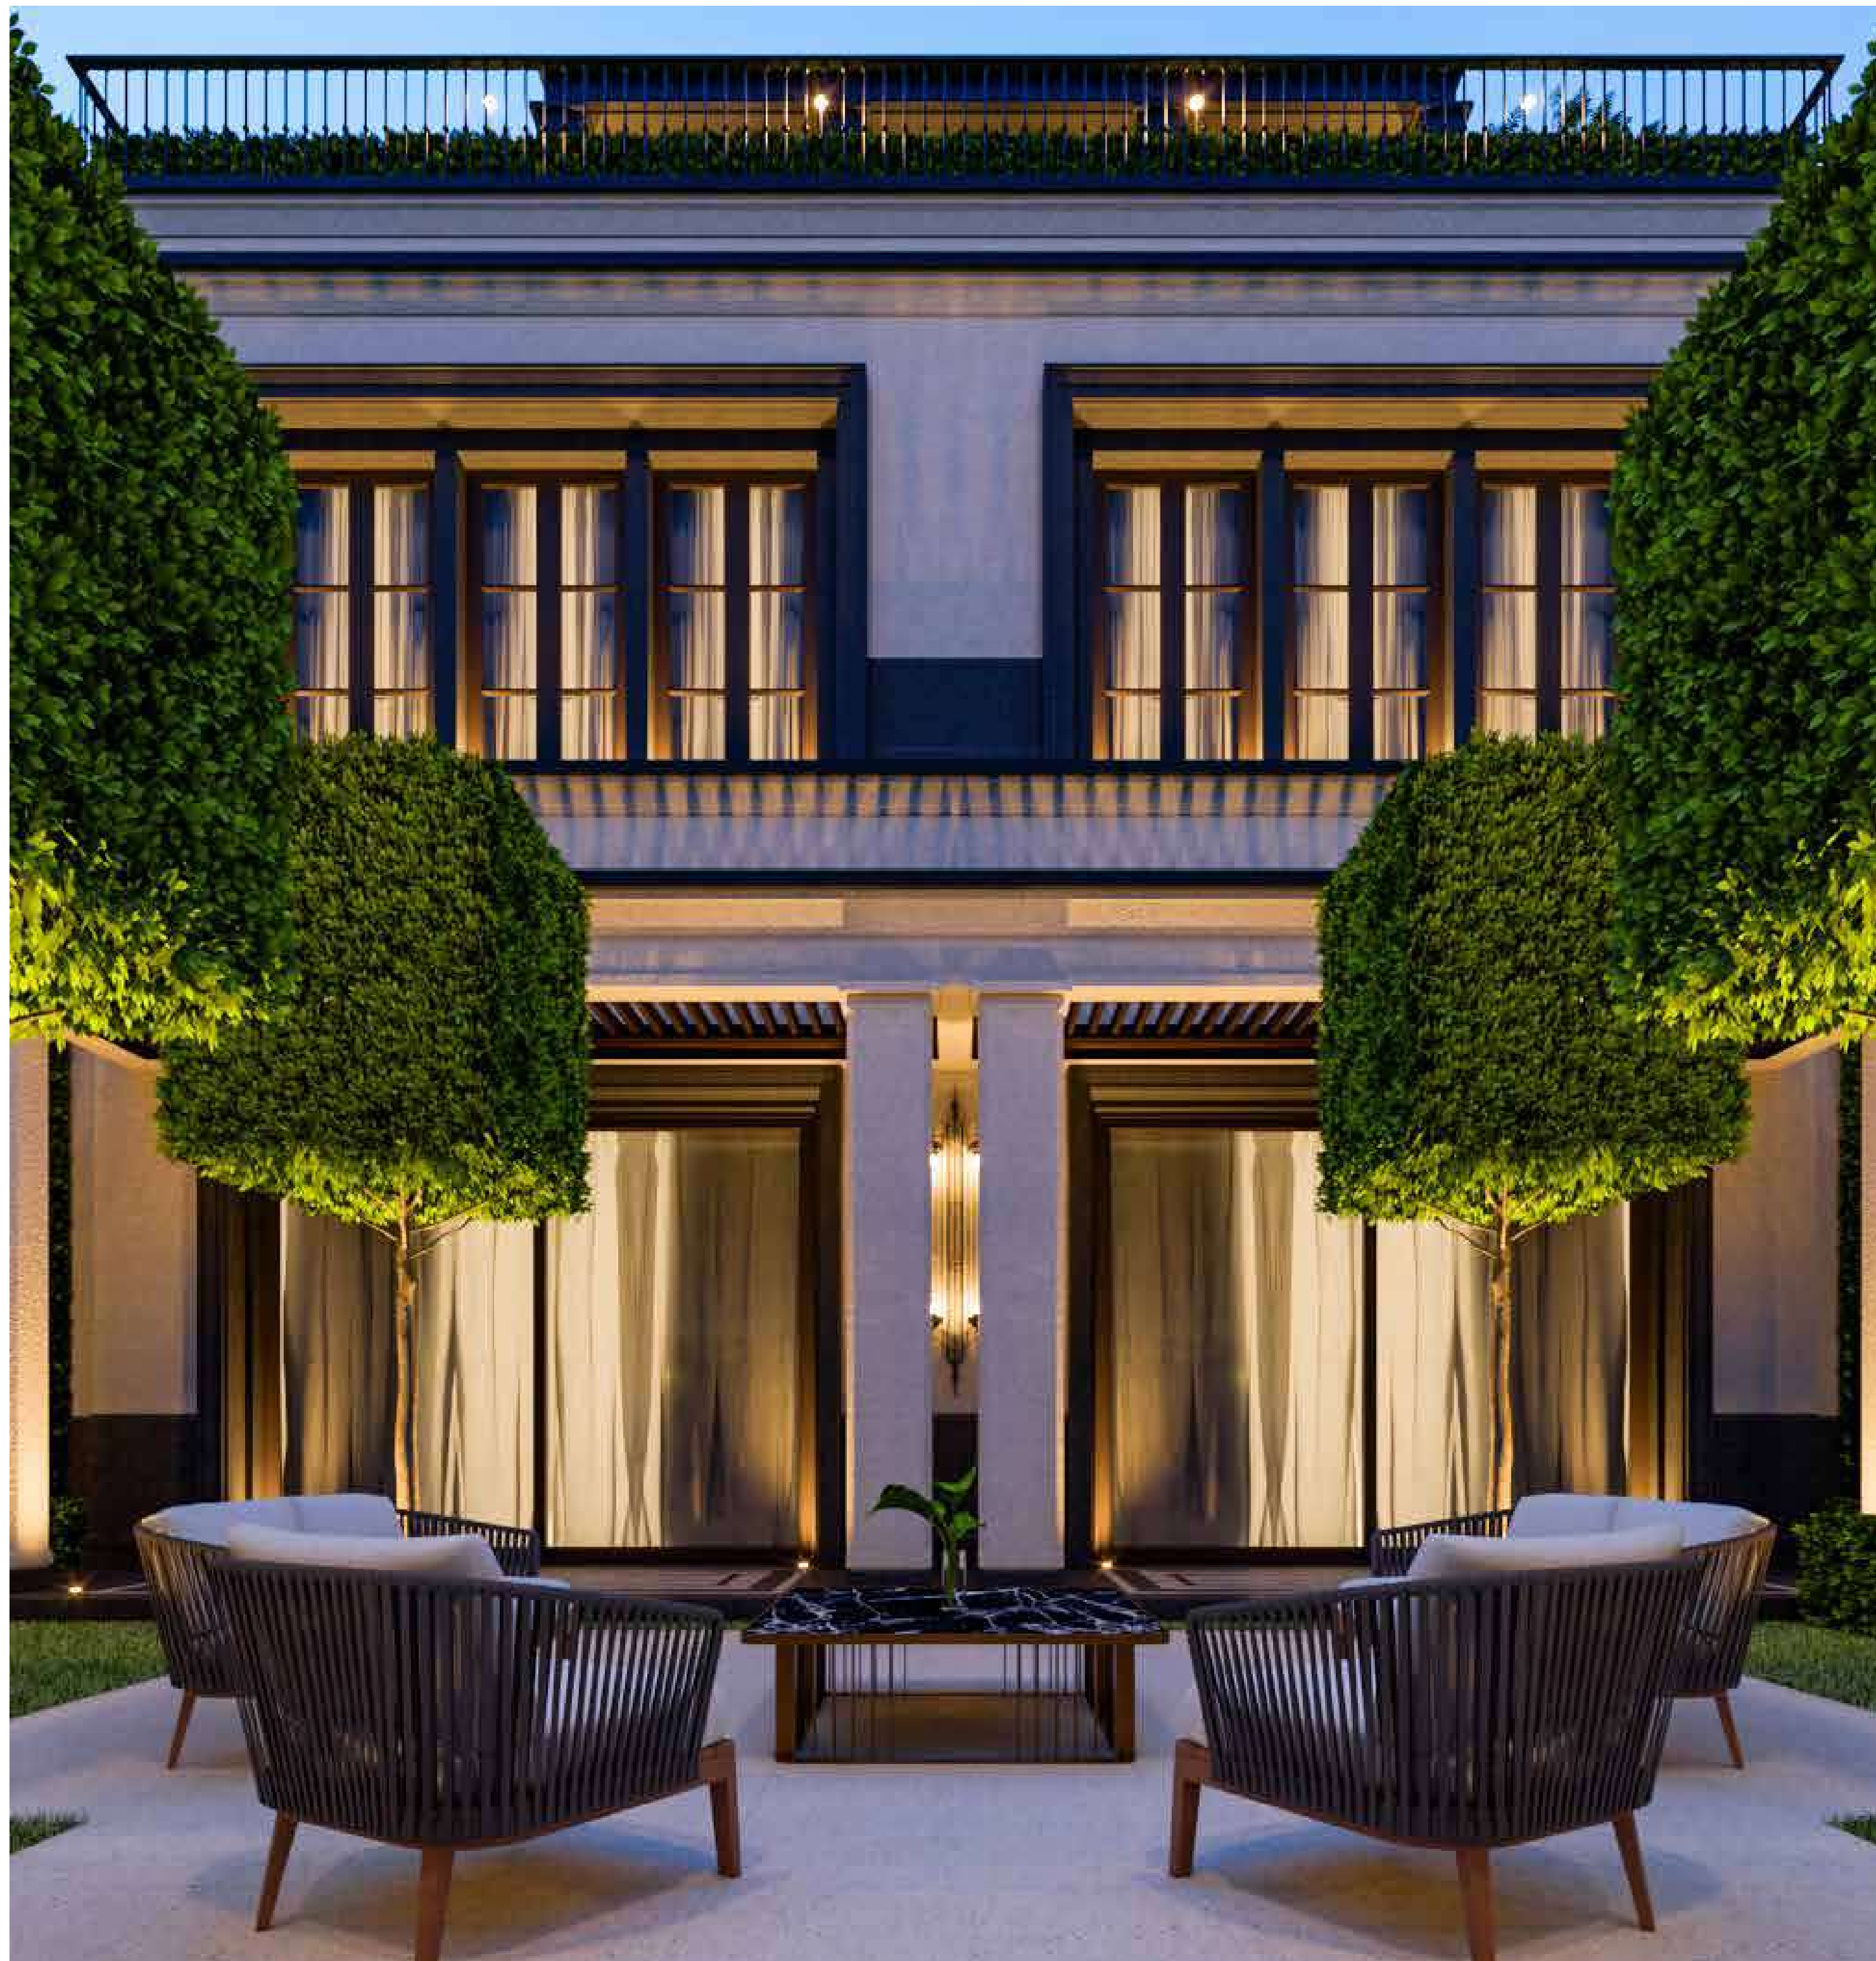

BJ House

Scope	: Architecture Design
Type	: Single Dwellings, Residential Estate
Location	: Menteng, Central Jakarta
Area Size	: 596.42 sqm
Building Size	: 1,111.51 sqm
Design Style	: Classical Tropical
Status	: On Going
Year	: On Going
Interior	: Mudita Lestari
Contractor	: Pak Eddy