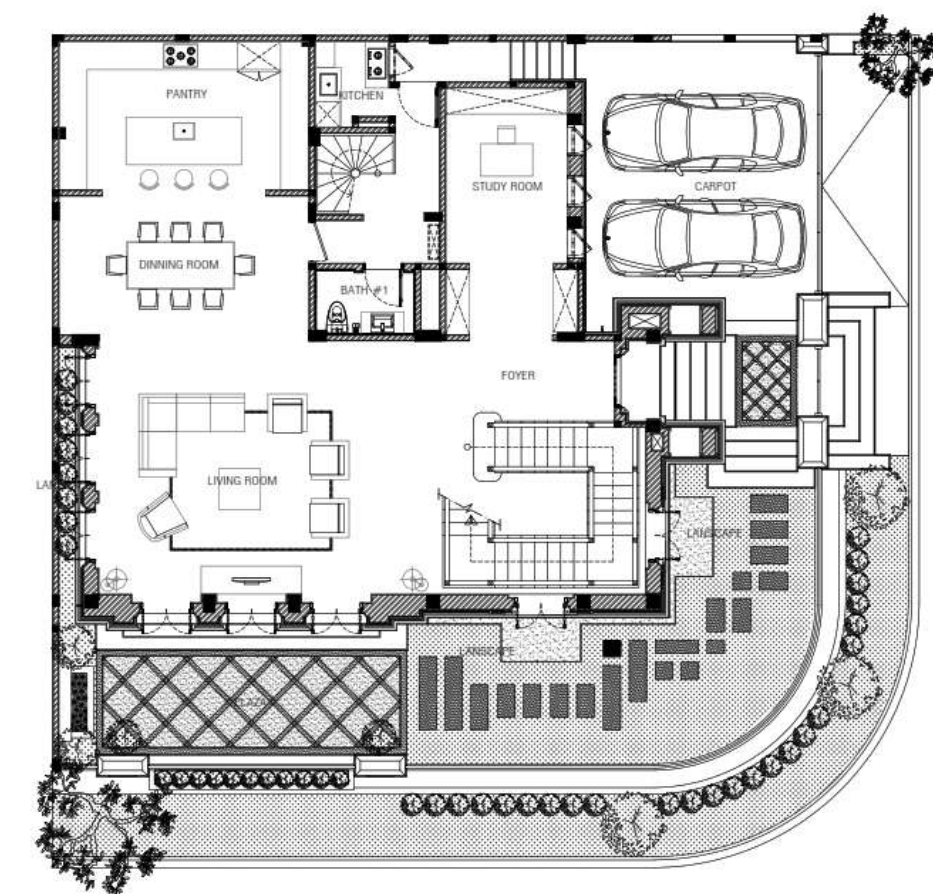

CB House

Scope : Architecture Design
Type : Single Dwellings, Residential Estate
Location : Artha Gading, North Jakarta
Area Size : 298 sqm
Building Size : 513 sqm
Design Style : Classical - French
Status : Completed
Year : 2017
Interior : Cowema Studio
Contractor : PT. Mega Firdaus
Photographer : Cowema Studio