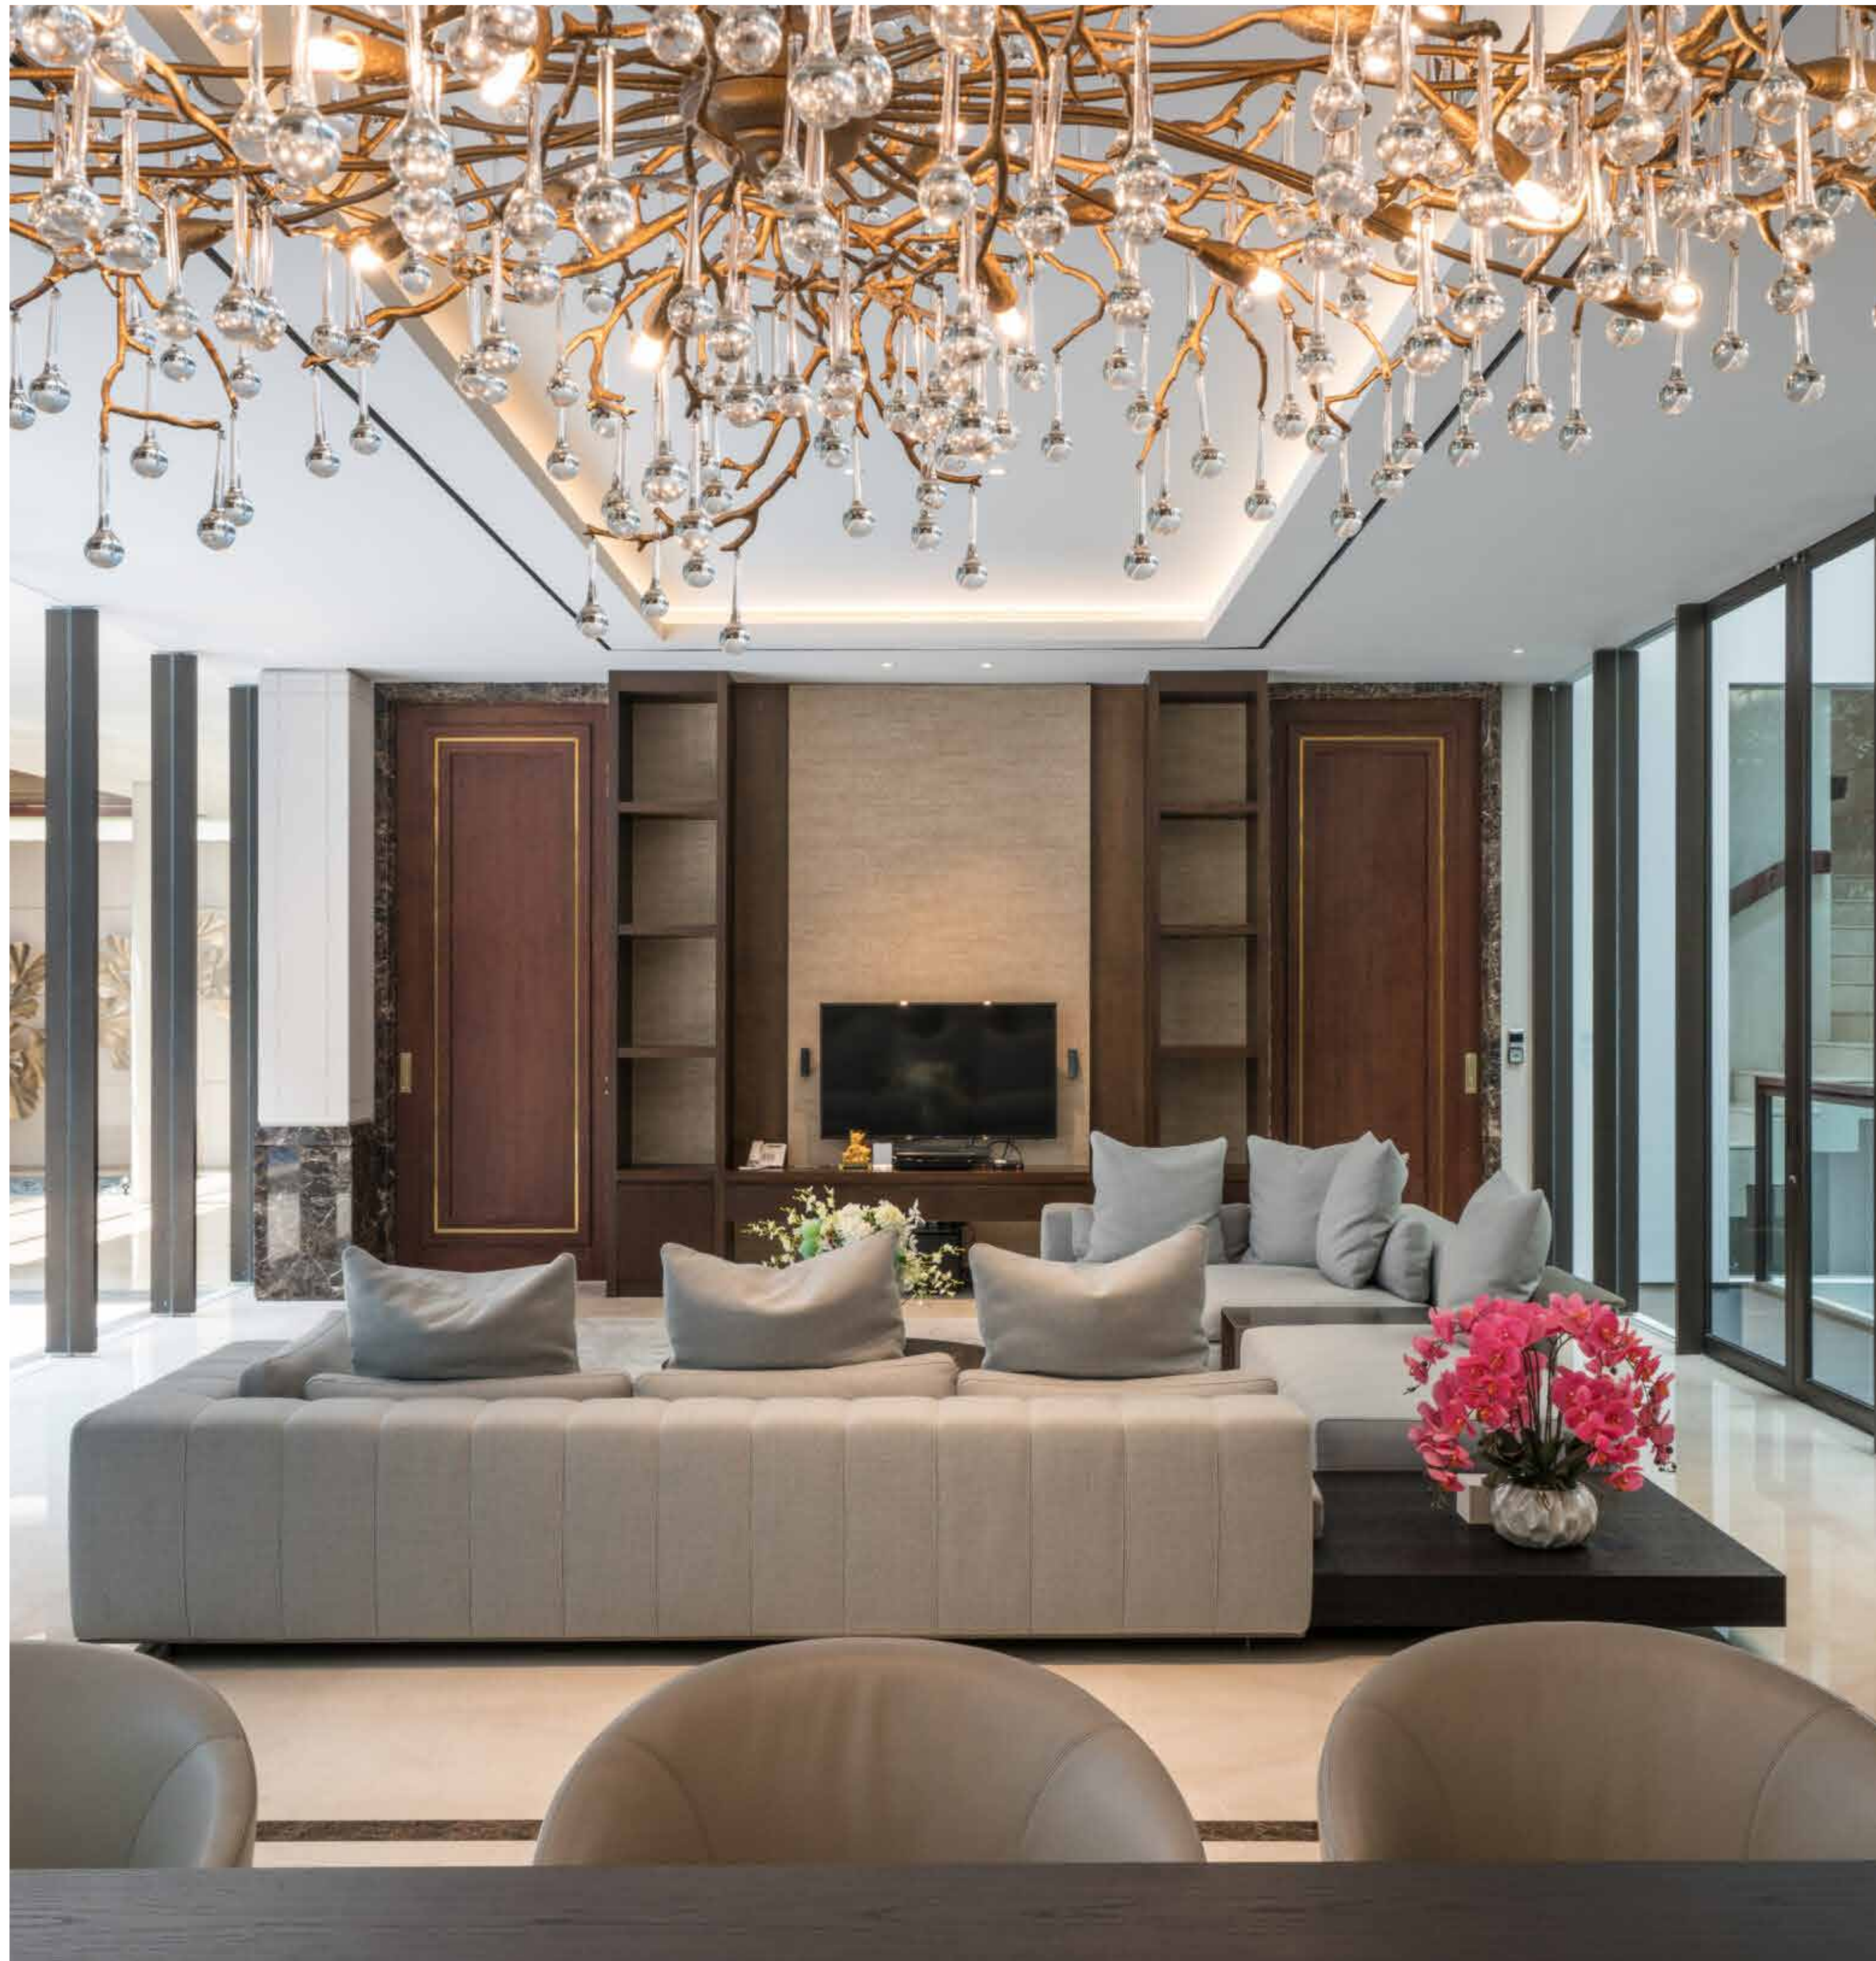

DD House

Scope	: Architecture + Interior Design
Type	: Single Dwellings, Residential Estate
Location	: North Jakarta
Area Size	: 612,5 sqm
Building Size	: 1356 sqm
Design Style	: Modern Tropical
Status	: Completed
Year	: 2018
Interior	: Cowema Studio
Contractor	: Pak Hubertus
Photographer	: Sefval Mogalana