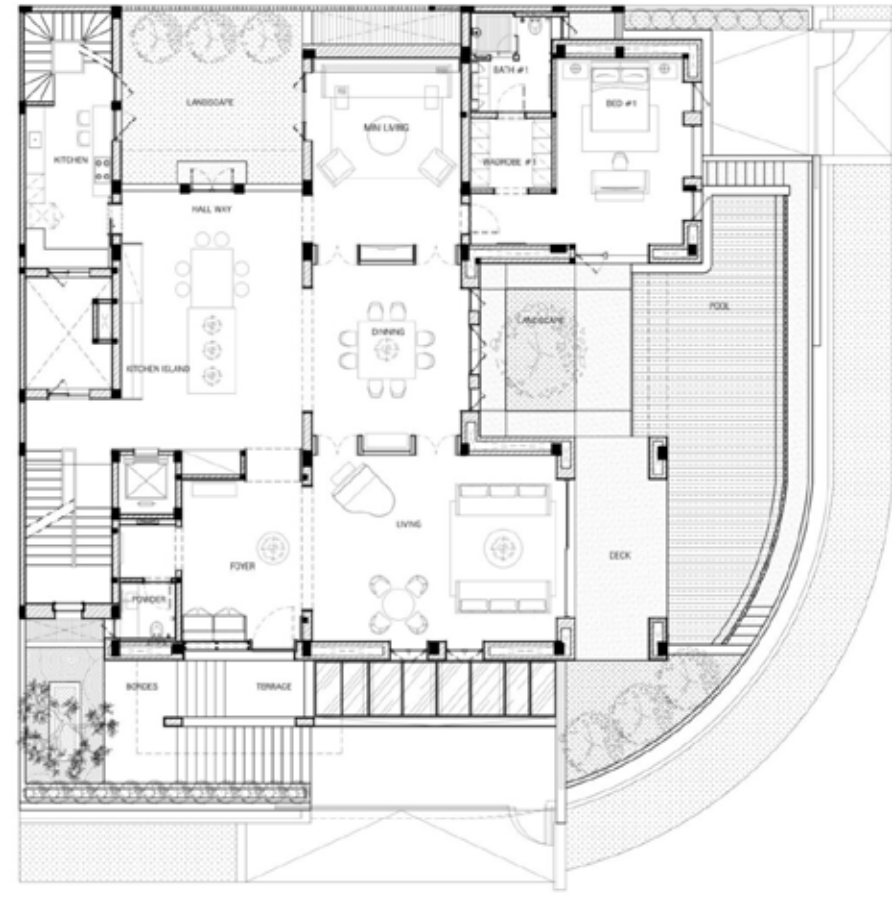

NF House

Scope : Architecture Design
Type : Single Dwellings, Residential Estate
Location : Permata Buana, West Jakarta
Area Size : 608 sqm
Building Size : 1400 sqm
Design Style : Tropical Contemporer
Status : Completed
Year : 2022
Interior : Integrha Pratama Artistry
Contractor : Ronny Budhihardja
Photographer : Cowema Studio