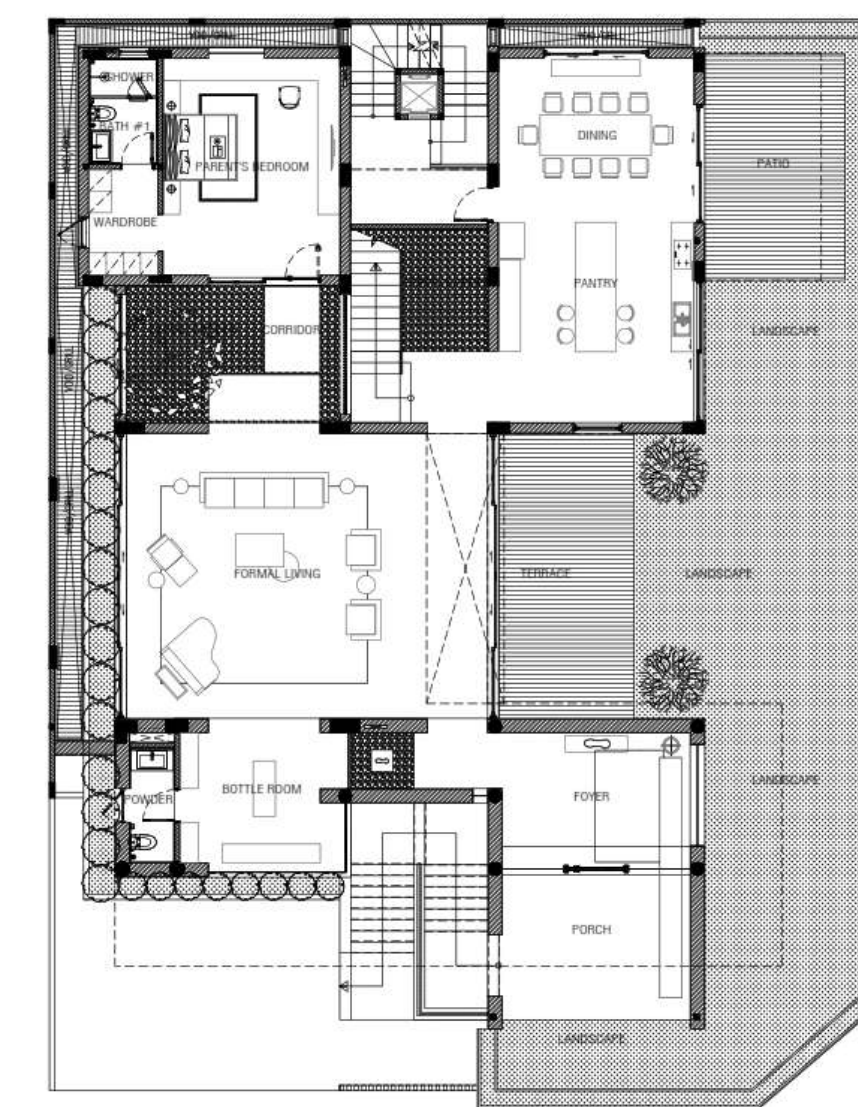

JG House

01M
22

JG House

Scope	: Architecture + Interior Design
Type	: Single Dwellings, Residential Estate
Location	: Pantai Indah Kapuk, North Jakarta
Area Size	: 600 sqm
Building Size	: 400 sqm
Design Style	: Modern Tropical
Status	: Completed
Year	: 2019
Interior	: Cowema Studio
Contractor	: -
Photographer	: Cowema Studio

JH House

JH House

Scope : Architecture + Interior Design
Type : Single Dwellings, Residential Estate
Location : Alam Sutera, Kota Tangerang
Area Size : 420 sqm
Building Size : 880 sqm
Design Style : Modern Tropical
Status : Completed
Year : 2019
Interior : Cowema Studio
Contractor : Pak Griffin
Photographer : Cowema Studio

JK House

JK House

Scope : Architecture Design
Type : Single Dwellings, Residential Estate
Location : Pantai Indah Kapuk, North Jakarta
Area Size : 647,25 sqm
Building Size : 1.290,6 sqm
Design Style : Modern Tropical
Status : Completed
Year : 2023
Interior : Chrystalline Interior
Contractor : Pak Munadi
Photographer : Cowema Studio

MG House

MG House

Scope : Architecture + Interior Design
Type : Single Dwellings, Residential Estate
Location : West Jakarta
Area Size : 366,16 sqm
Building Size : 718, 27 sqm
Design Style : Modern Tropical
Status : Completed
Year : 2022
Interior : Cowema Studio
Contractor : Pak Munadi
Photographer : Cowema Studio