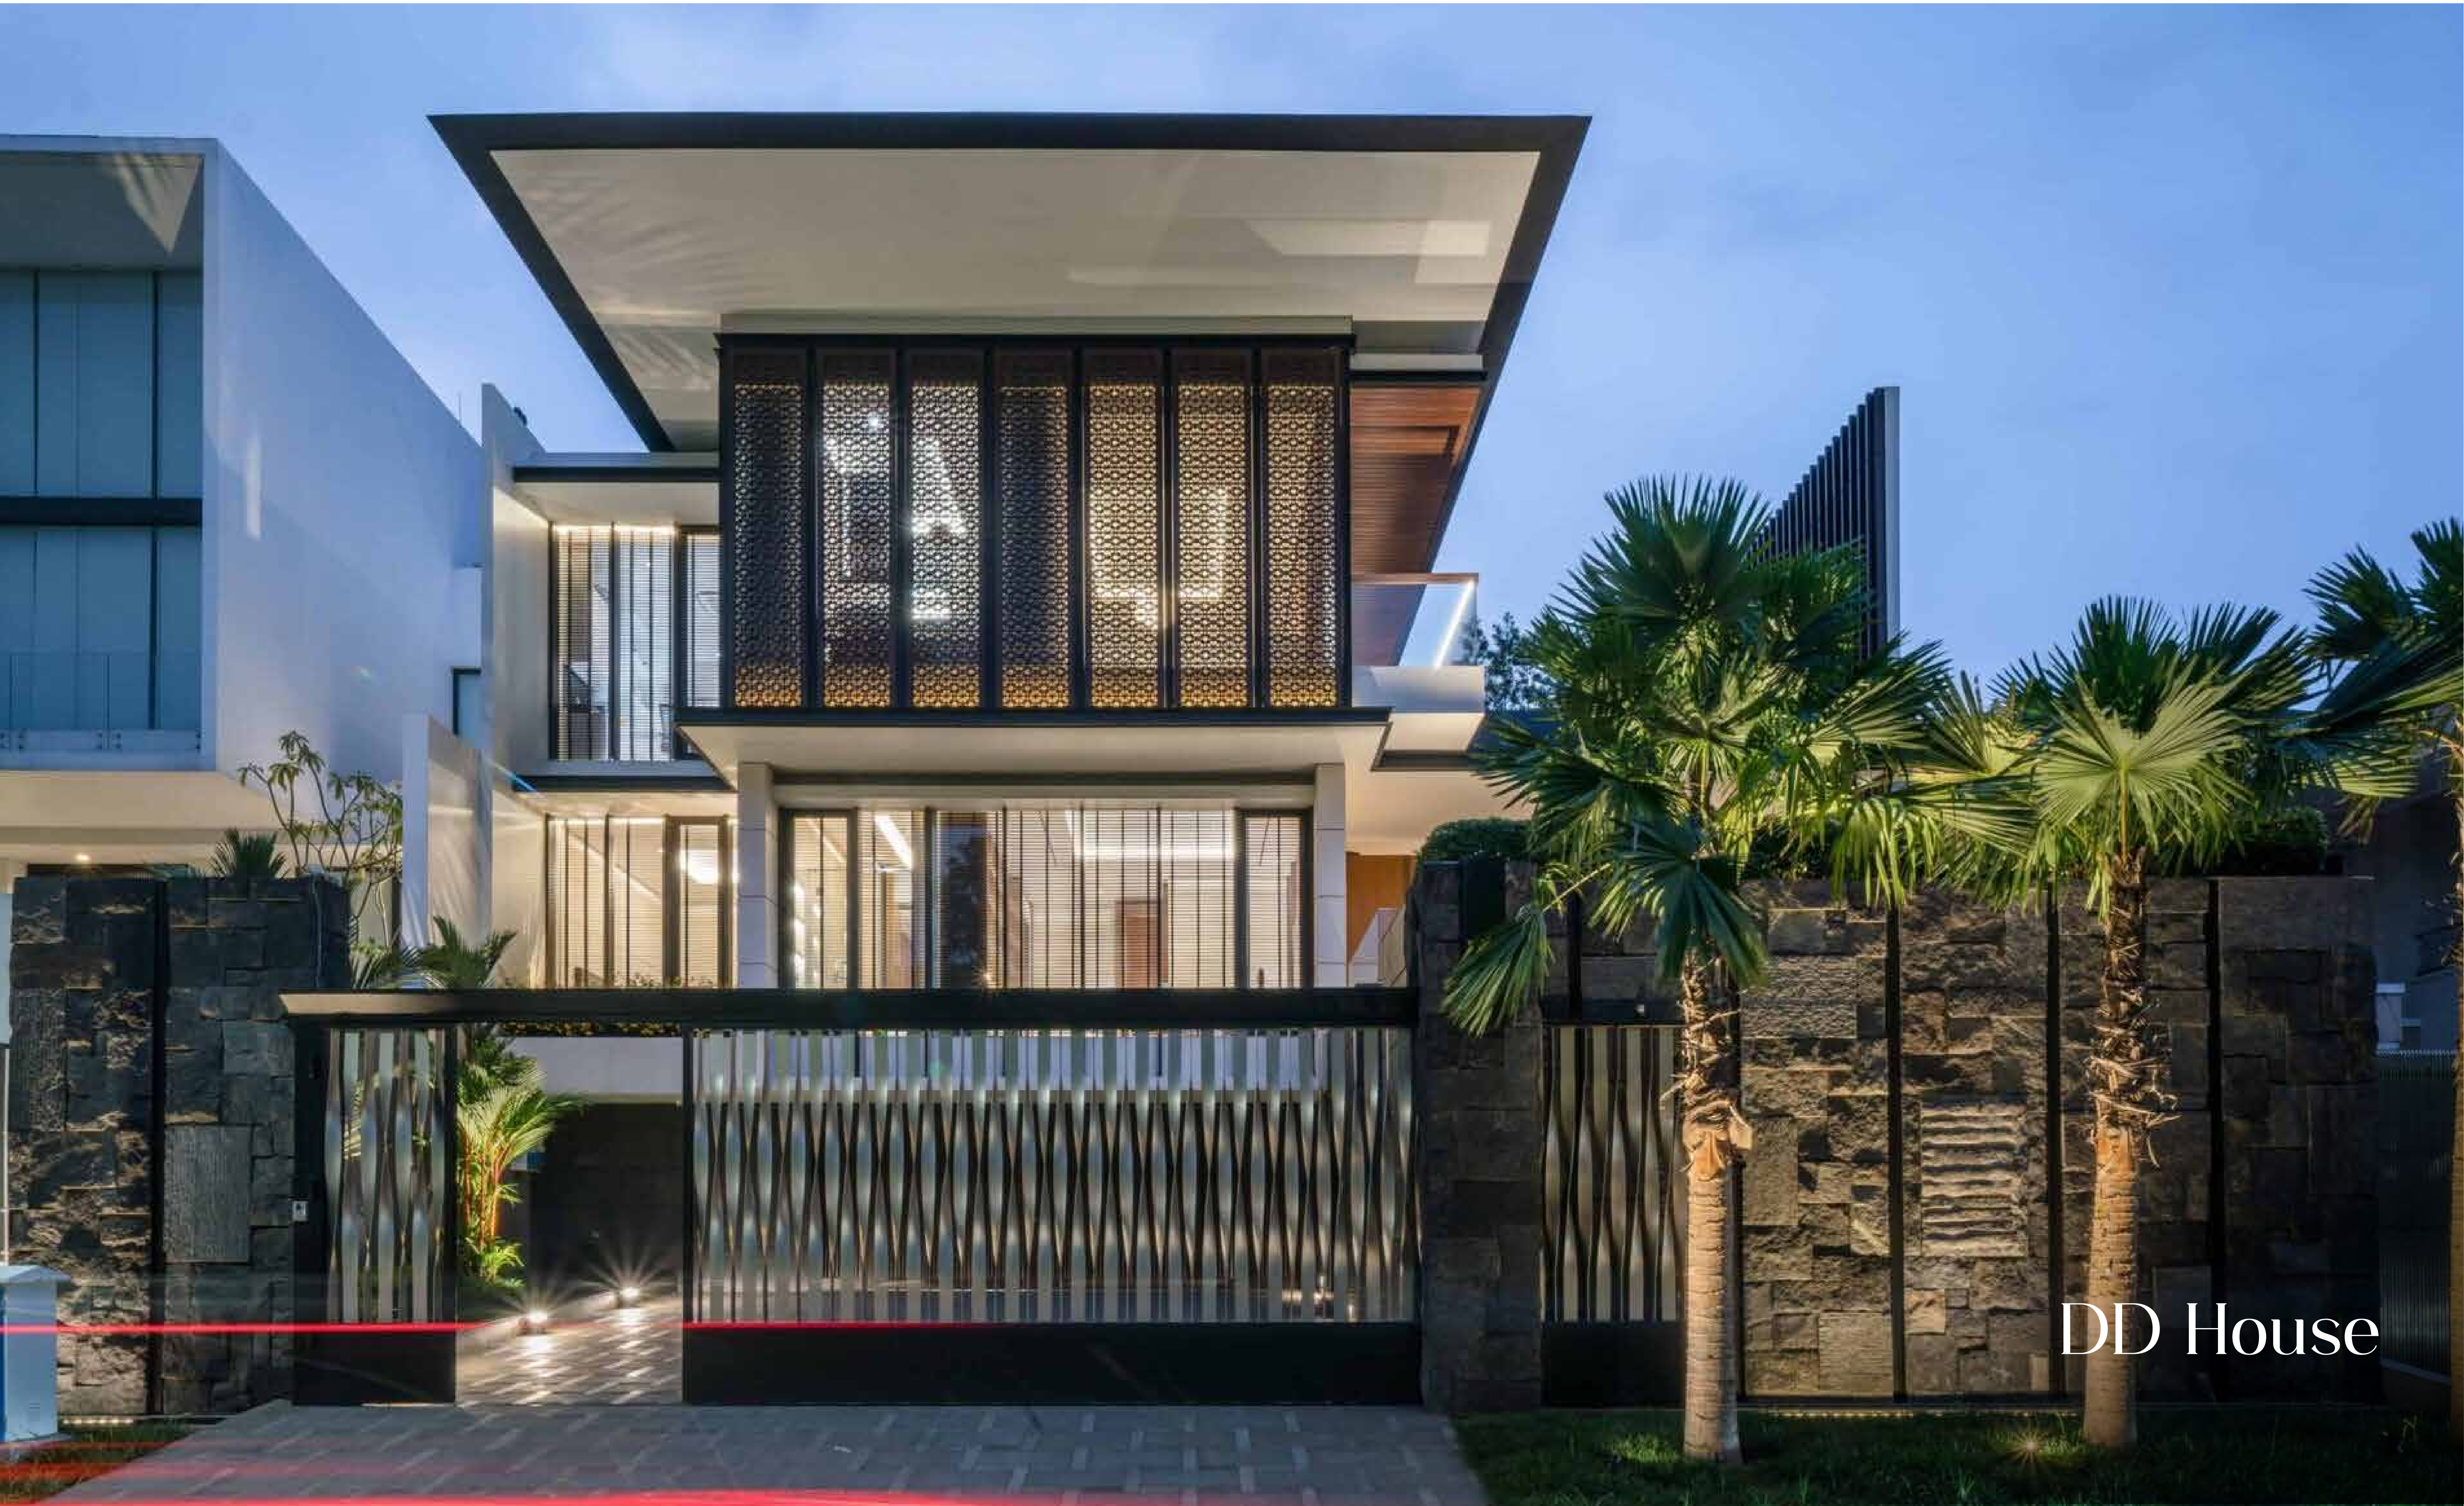

In the same year, CSA won an award as the first winner in an architectural design competition for a 'Finished Project' category held by Daikin in collaboration with IAI and HDII Jakarta. At the next year, Cowema Studio continued its winning streak in the Daikin competition, securing first place in the Finished Project Interior category. In 2024, the studio participated in the Naifest and was ranked in the top five by visitor votes. Additionally, Cowema Studio received the National Steel Architectural Award 2024 for the MG House residential project, winning first place in the built residential category and advancing to the ASEAN finals.

BL House

BL House

Scope : Architecture Design
Type : Single Dwellings, Residential Estate
Location : Pantai Mutiara, North Jakarta
Area Size : 424,44 sqm
Building Size : 981,06 sqm
Design Style : Modern
Status : On Going
Year : On Going

DD House

DD House

Scope	: Architecture + Interior Design
Type	: Single Dwellings, Residential Estate
Location	: North Jakarta
Area Size	: 612,5 sqm
Building Size	: 1356 sqm
Design Style	: Modern Tropical
Status	: Completed
Year	: 2018
Interior	: Cowema Studio
Contractor	: Pak Hubertus
Photographer	: Sefval Mogalana

JK House

JK House

Scope : Architecture Design
Type : Single Dwellings, Residential Estate
Location : Pantai Indah Kapuk, North Jakarta
Area Size : 647,25 sqm
Building Size : 1.290,6 sqm
Design Style : Modern Tropical
Status : Completed
Year : 2023
Interior : Chrystalline Interior
Contractor : Pak Munadi
Photographer : Cowema Studio