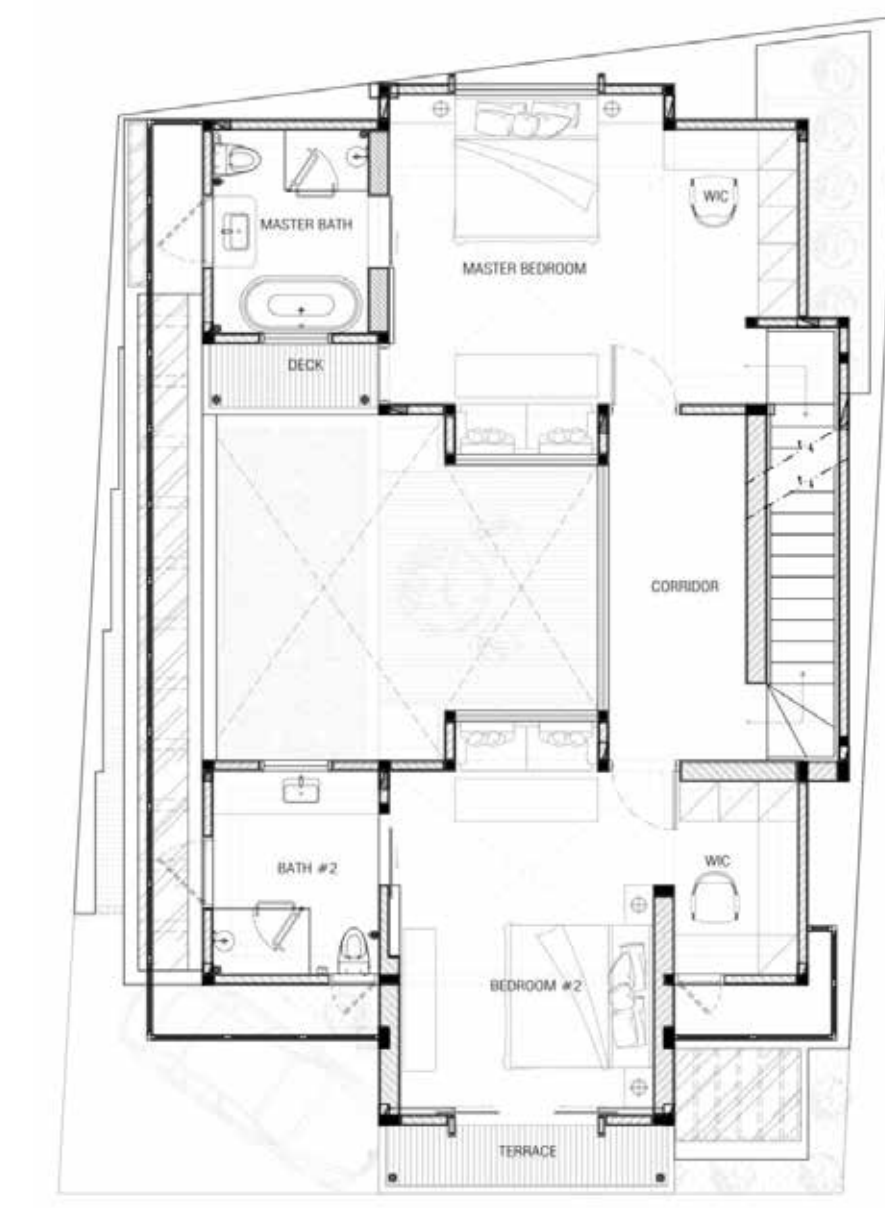

The Pasisi Kavling 1, 2, & 3

Scope : Architecture + Interior Design
Type : Villa Estate
Location : Canggu, Bali
Area Size : 3.142 sqm
Building Size : 602 sqm
Design Style : Modern Tropical
Status : On Going
Year : On Going
Interior : Cowema Studio
Contractor : Pak Gustu