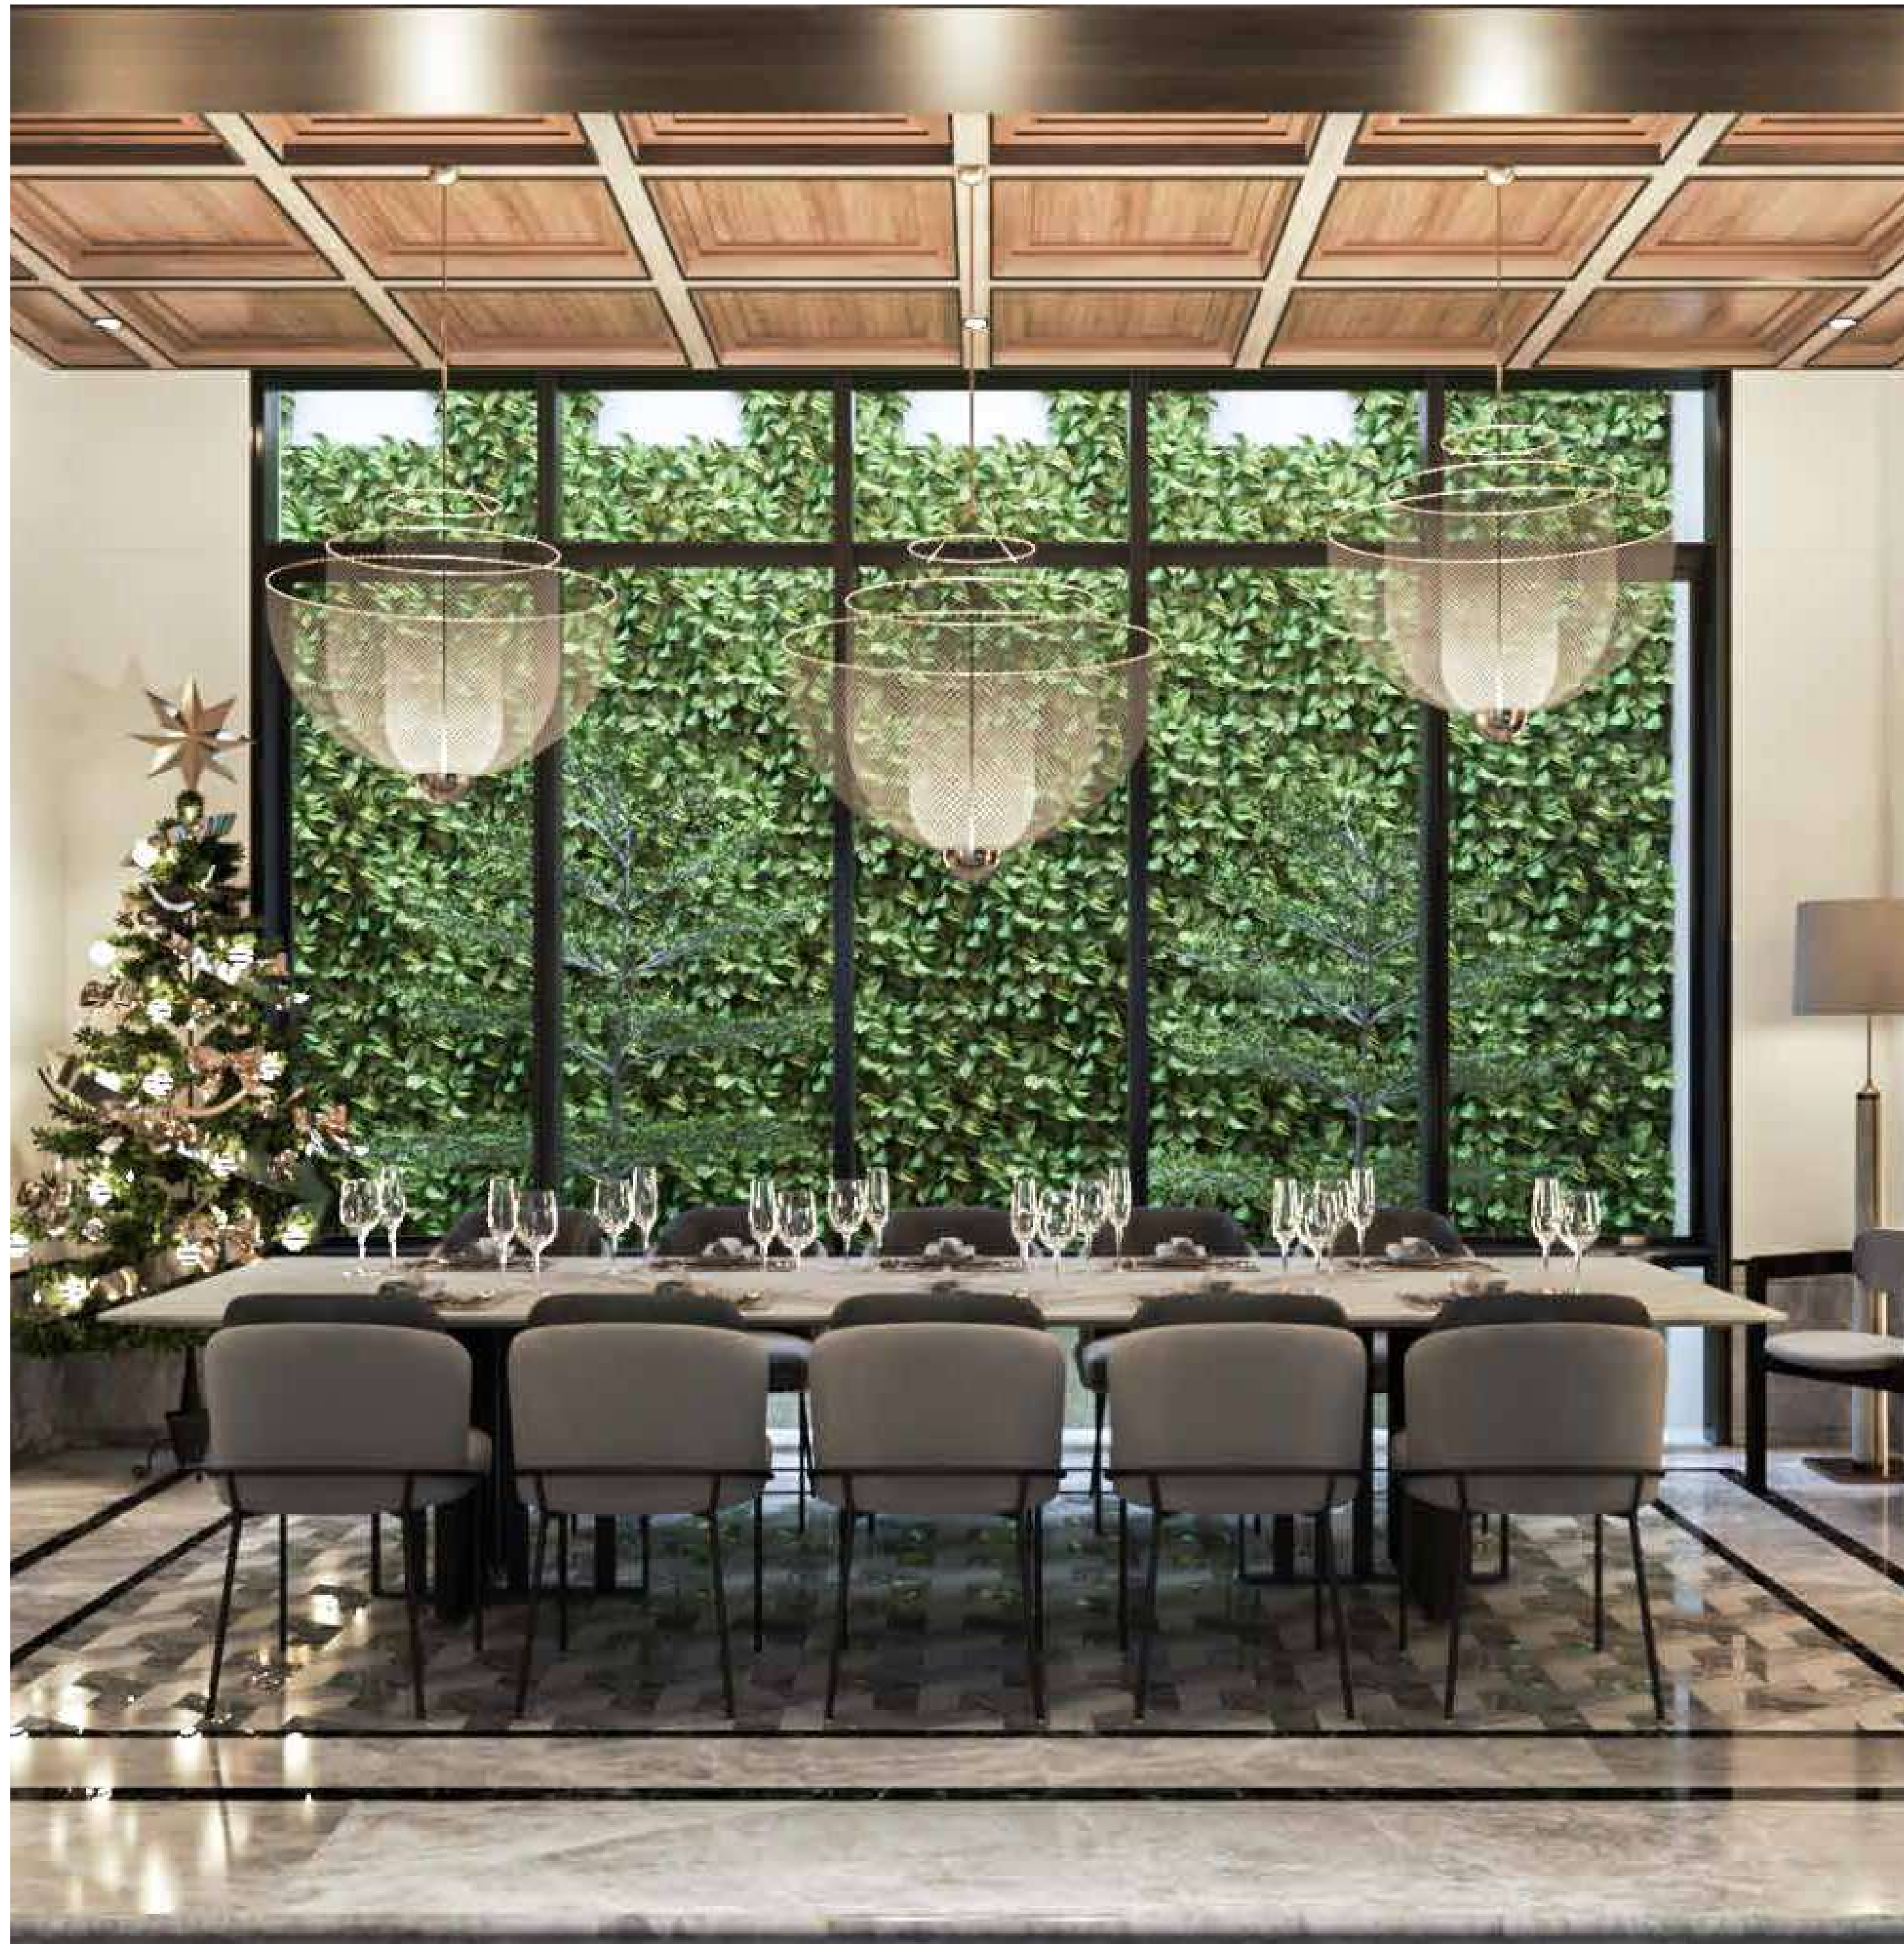

PNY House

Scope : Architecture + Interior Design
Type : Single Dwellings, Residential Estate
Location : Permata Buana, West Jakarta
Area Size : 400 sqm
Building Size : 1,100 sqm
Design Style : Classical Tropical
Status : On Going
Year : On Going
Interior : Cowema Studio
Contractor : Pak Irwan