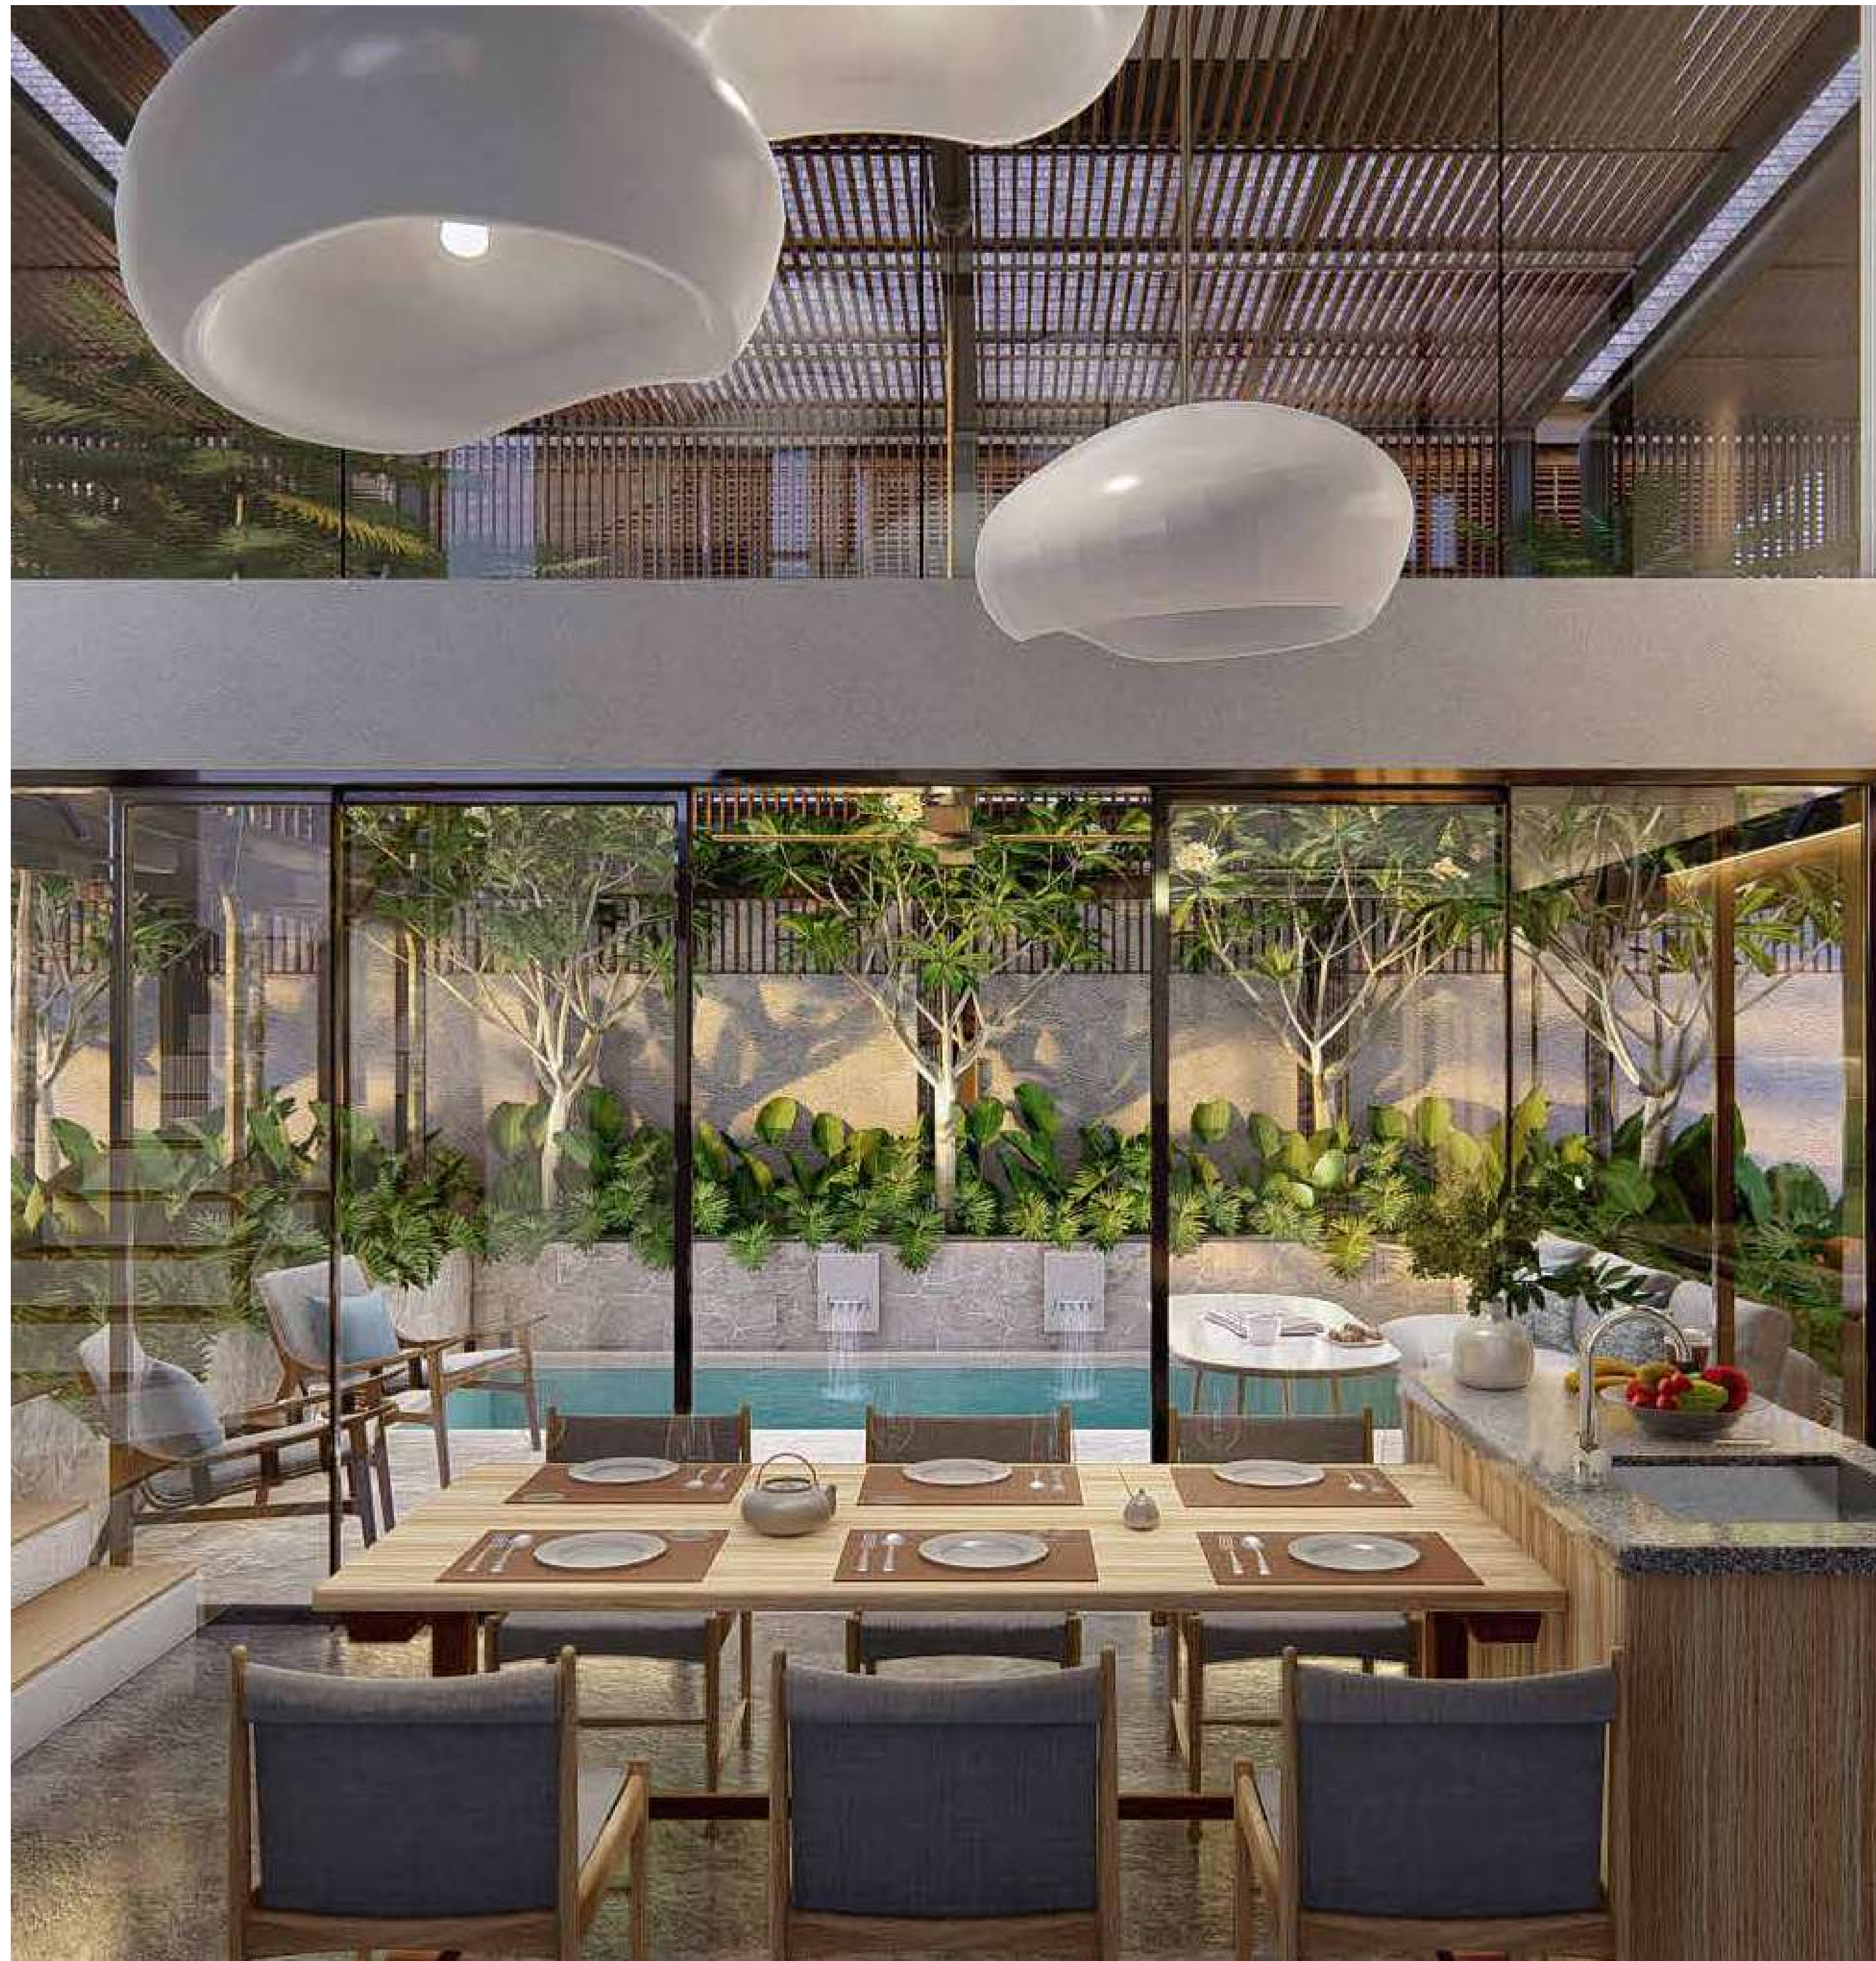

The Pasisi

Kavling 15, 16, & 17

Scope : Architecture + Interior Design
Type : Villa Estate
Location : Canggu, Bali
Area Size : 3.142 sqm
Building Size : 571 sqm
Design Style : Modern Tropical
Status : On Going
Year : On Going
Interior : Cowema Studio
Contractor : Pak Gustu