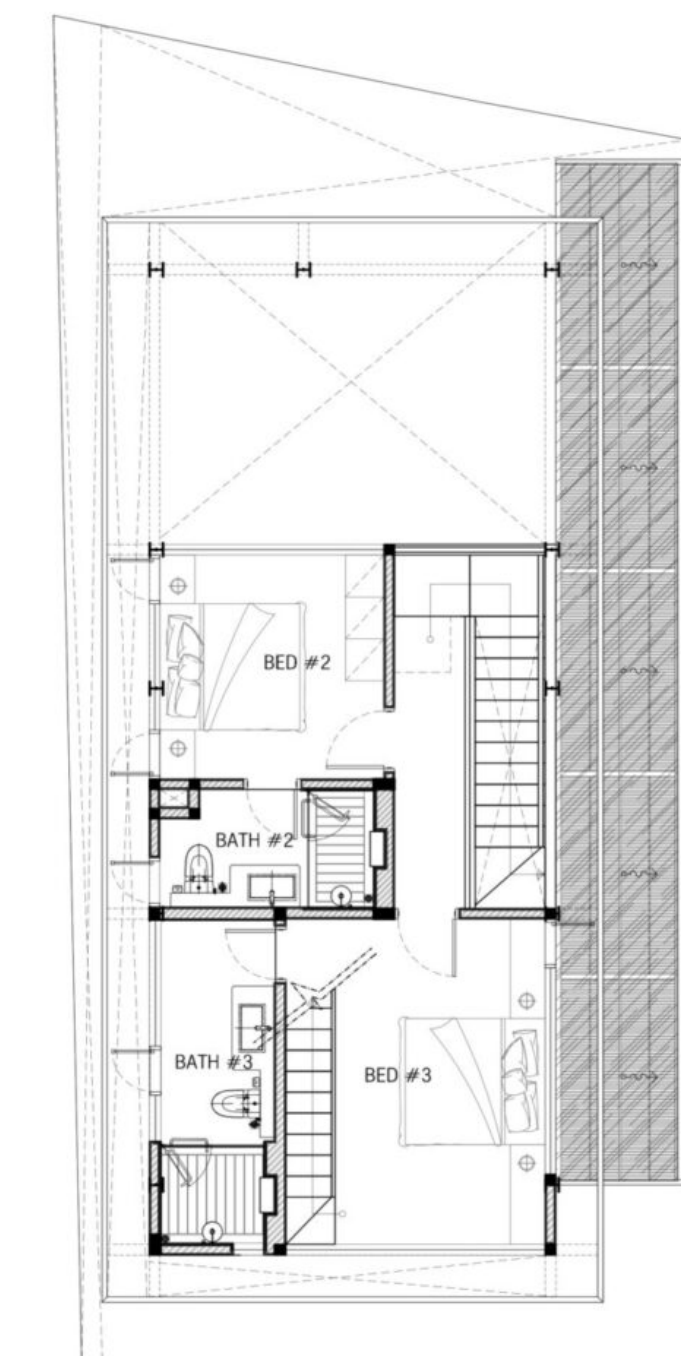

AM House

AM House

Scope : Architecture + Interior Design
Type : Single Dwellings, Residential Estate
Location : North Jakarta
Area Size : 420 sqm
Building Size : 864 sqm
Design Style : Classical, Tropical
Status : Completed
Year : 2023
Interior : Cowema Studio
Contractor : Pak Iko Kiswanto
Photographer : Nilai Asia, & Mario Wibowo