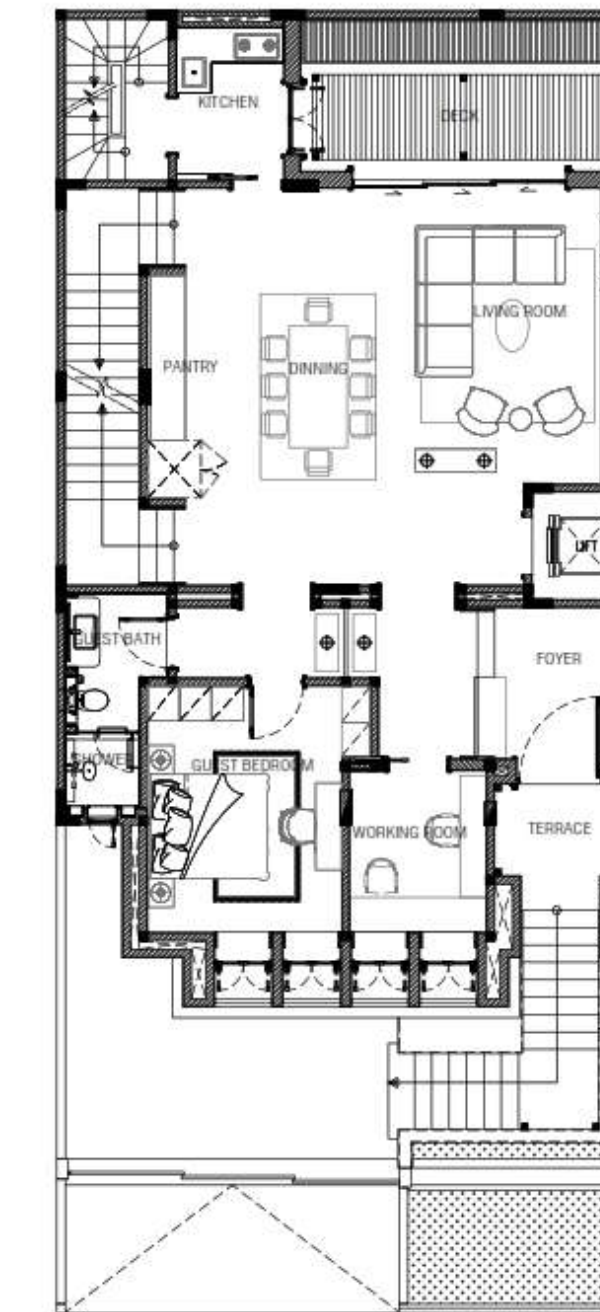

Monday - Friday from 08.30 - 17.30

Projects

AF House

AF House

Scope : Architecture + Interior Design
Type : Single Dwellings, Residential Estate
Location : Pluit Karang, North Jakarta
Area Size : 200 sqm
Building Size : 563 sqm
Design Style : Classical Tropical
Status : On Going
Year : On Going
Interior : Cowema Studio
Contractor : Pak Irwan

BL House

BL House

Scope : Architecture Design
Type : Single Dwellings, Residential Estate
Location : Pantai Mutiara, North Jakarta
Area Size : 424,44 sqm
Building Size : 981,06 sqm
Design Style : Modern
Status : On Going
Year : On Going

DD House

DD House

Scope	: Architecture + Interior Design
Type	: Single Dwellings, Residential Estate
Location	: North Jakarta
Area Size	: 612,5 sqm
Building Size	: 1356 sqm
Design Style	: Modern Tropical
Status	: Completed
Year	: 2018
Interior	: Cowema Studio
Contractor	: Pak Hubertus
Photographer	: Sefval Mogalana