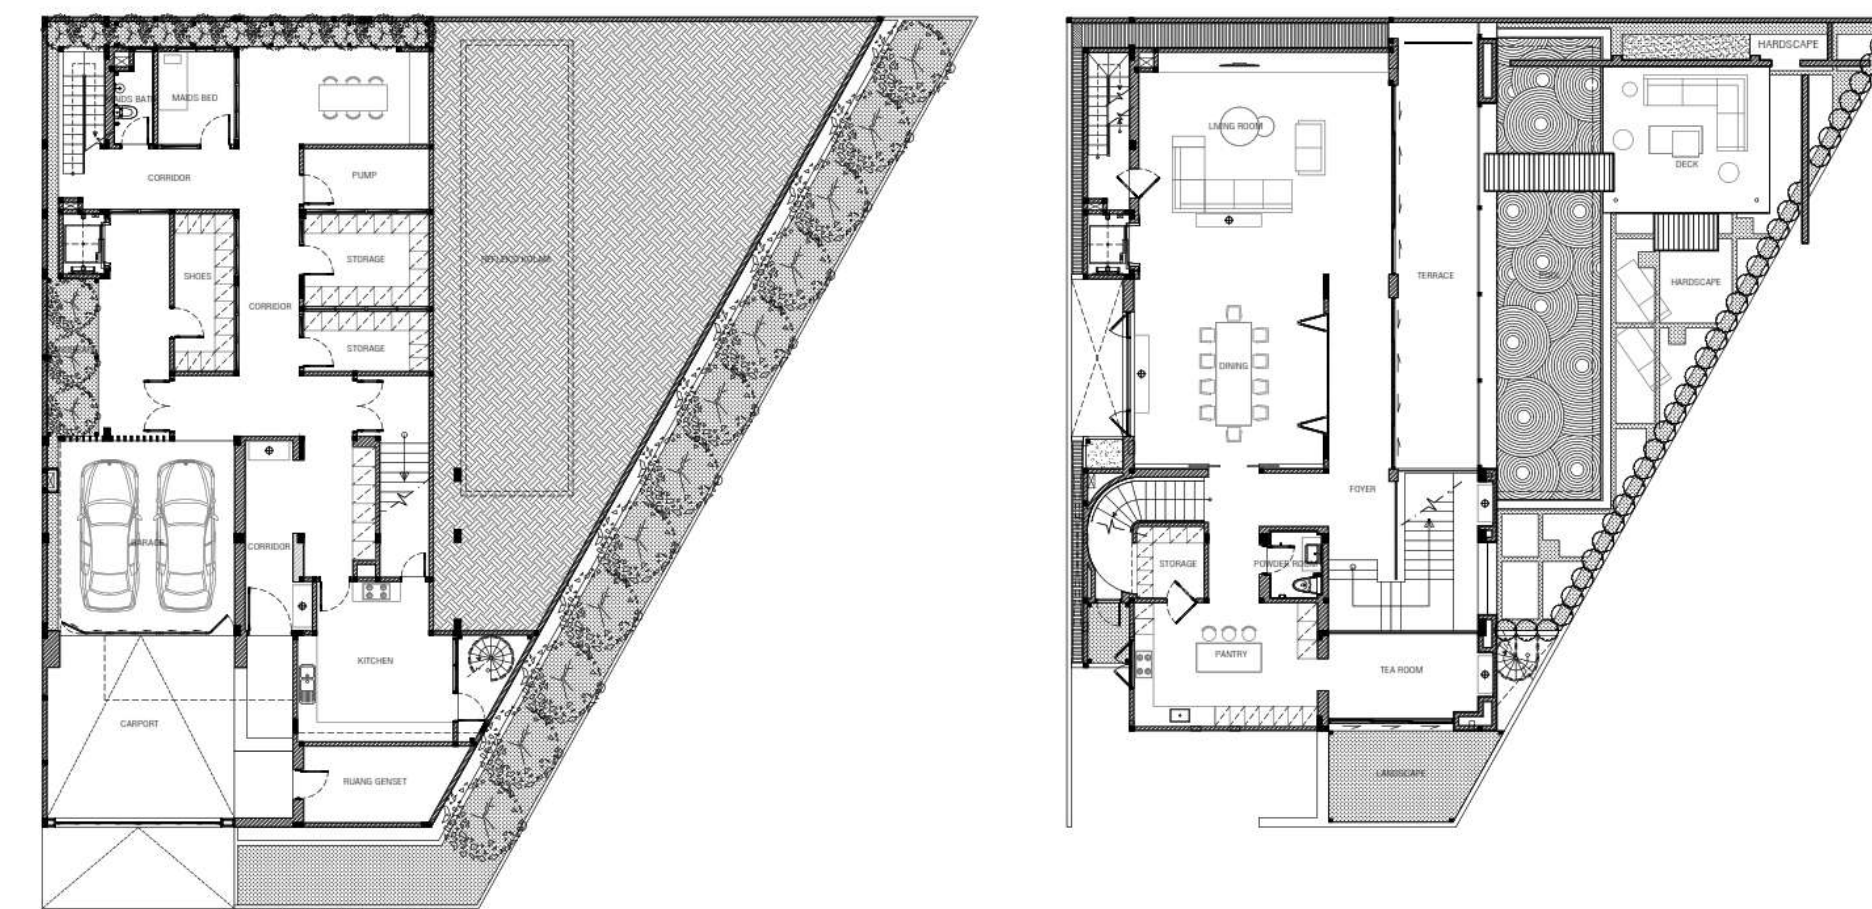

The Hollow

The Hollow

Scope : Architecture + Interior Design
Type : Single Dwellings, Villa Estate
Location : Canggu, Bali
Area Size : 250 sqm
Building Size : 323 sqm
Design Style : Tropical
Status : Completed
Year : 2023
Interior : Cowema Studio
Contractor : Pak Kiki
Photographer : Balirep_