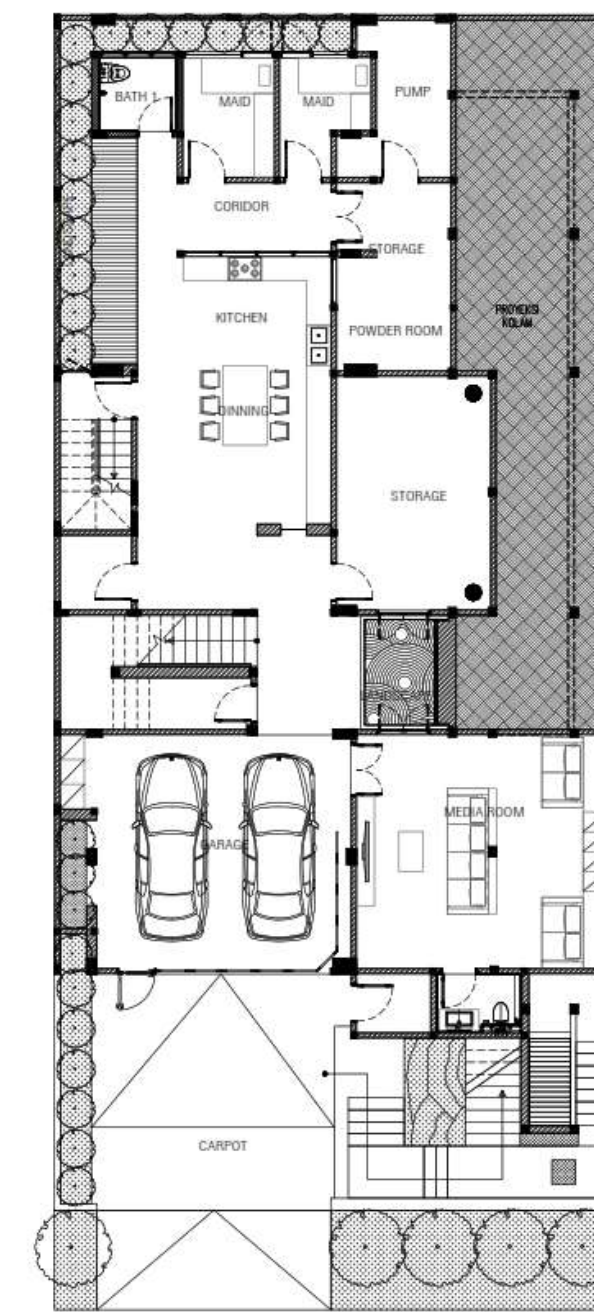

JG House

01M
22

JG House

Scope	: Architecture + Interior Design
Type	: Single Dwellings, Residential Estate
Location	: Pantai Indah Kapuk, North Jakarta
Area Size	: 600 sqm
Building Size	: 400 sqm
Design Style	: Modern Tropical
Status	: Completed
Year	: 2019
Interior	: Cowema Studio
Contractor	: -
Photographer	: Cowema Studio

JH House

JH House

Scope : Architecture + Interior Design
Type : Single Dwellings, Residential Estate
Location : Alam Sutera, Kota Tangerang
Area Size : 420 sqm
Building Size : 880 sqm
Design Style : Modern Tropical
Status : Completed
Year : 2019
Interior : Cowema Studio
Contractor : Pak Griffin
Photographer : Cowema Studio