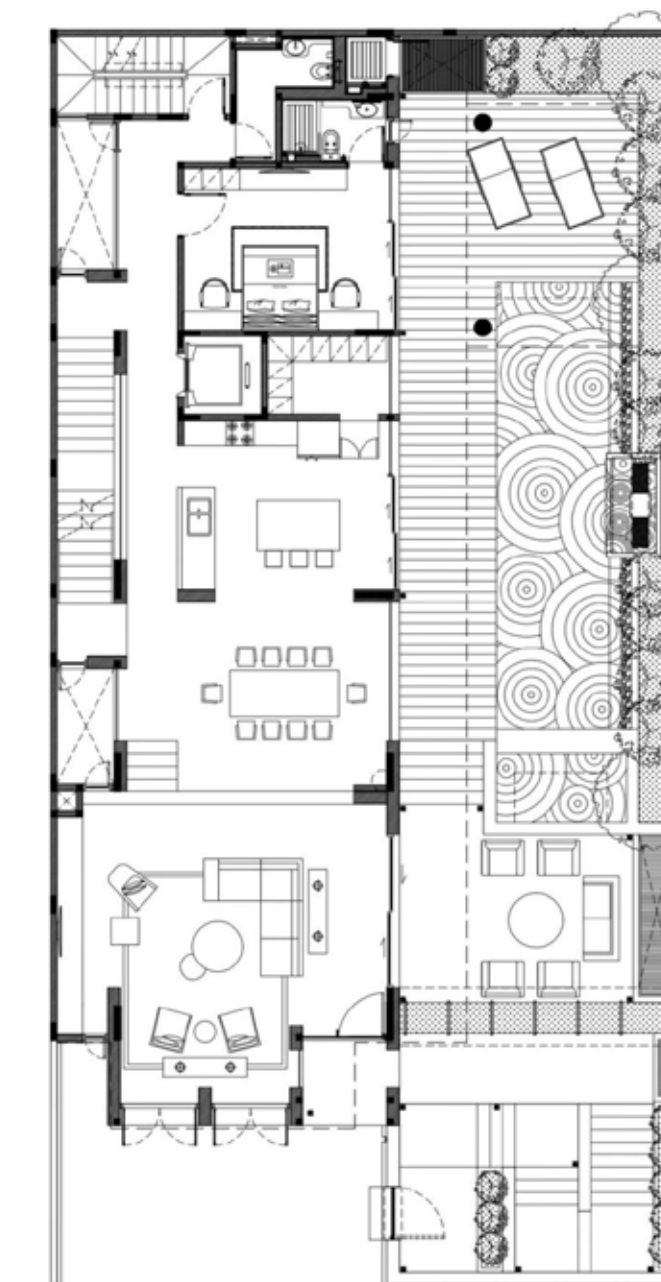

DD House

DD House

Scope	: Architecture + Interior Design
Type	: Single Dwellings, Residential Estate
Location	: North Jakarta
Area Size	: 612,5 sqm
Building Size	: 1356 sqm
Design Style	: Modern Tropical
Status	: Completed
Year	: 2018
Interior	: Cowema Studio
Contractor	: Pak Hubertus
Photographer	: Sefval Mogalana

HY House

HY House

Scope : Architecture Design
Type : Single Dwellings, Residential Estate
Location : Bandung, West Java
Area Size : 590 sqm
Building Size : 981 sqm
Design Style : Modern Tropical
Status : On Going
Year : On Going
Interior : Mudita Lestari
Contractor : By Owner

JG House

01M
22

JG House

Scope	: Architecture + Interior Design
Type	: Single Dwellings, Residential Estate
Location	: Pantai Indah Kapuk, North Jakarta
Area Size	: 600 sqm
Building Size	: 400 sqm
Design Style	: Modern Tropical
Status	: Completed
Year	: 2019
Interior	: Cowema Studio
Contractor	: -
Photographer	: Cowema Studio