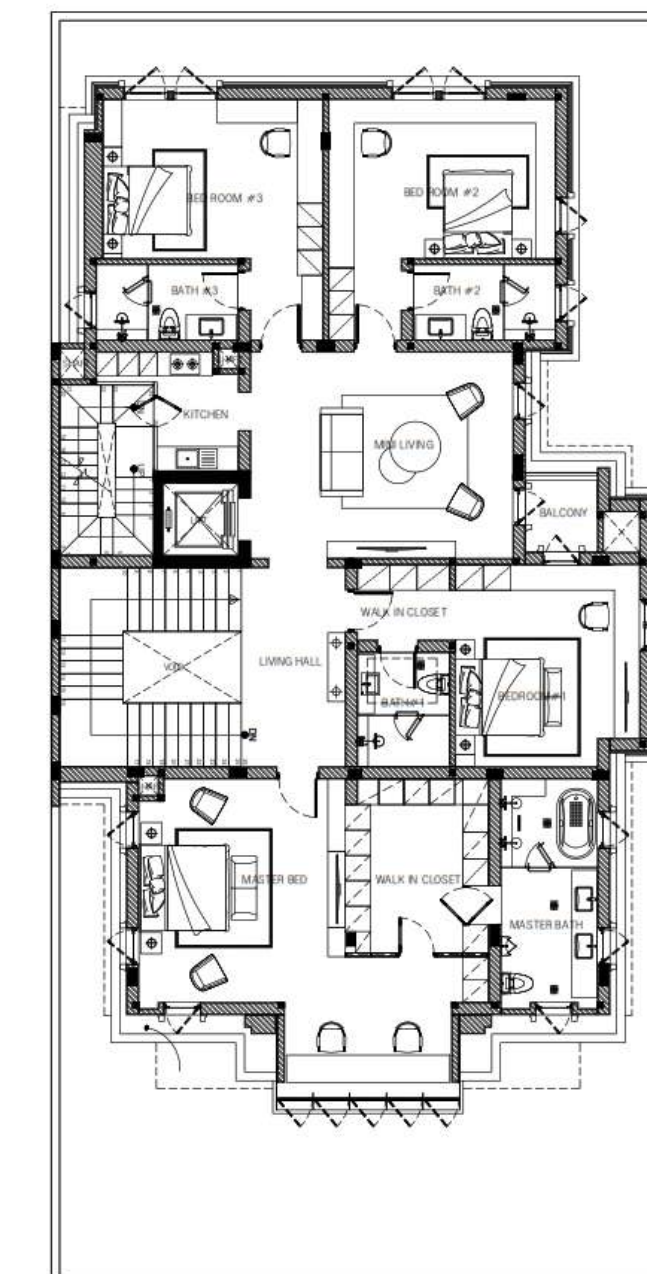

DP24 House

DP24 House

Scope	: Architecture + Interior Design
Type	: Single Dwellings, Residential Estate
Location	: Menteng, Central Jakarta
Area Size	: 1,527 sqm
Building Size	: 1,654 sqm
Design Style	: Classical Tropical
Status	: On Going
Year	: On Going
Interior	: Cowema Studio
Contractor	: Pak Irwan

DR House

DR House

Scope	: Architecture + Interior Design
Type	: Single Dwellings, Residential Estate
Location	: Ancol, North Jakarta
Area Size	: 450 sqm
Building Size	: 900 sqm
Design Style	: Classical Tropical
Status	: On Going
Year	: On Going
Interior	: Cowema Studio
Contractor	: By owner