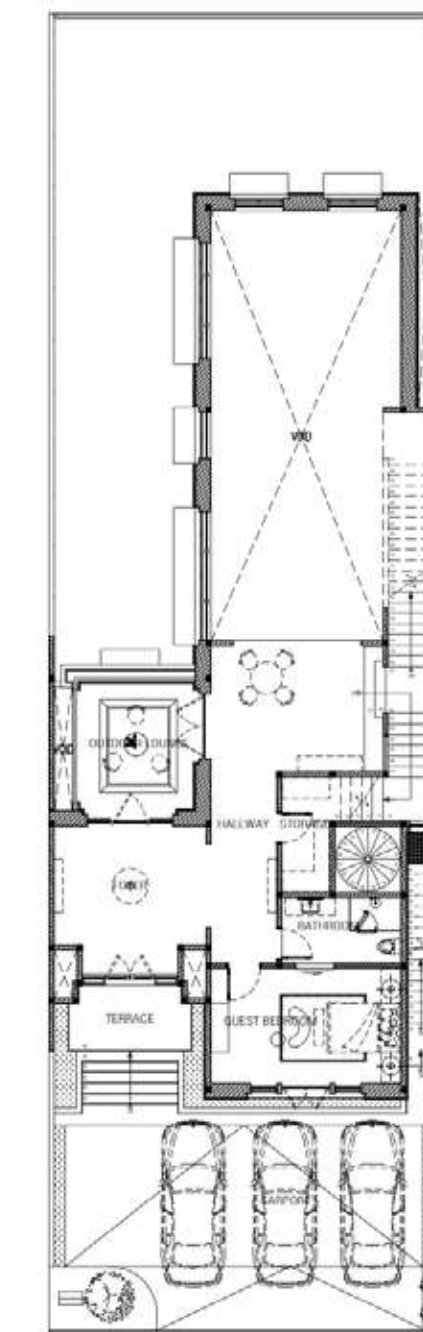

AM House

AM House

Scope : Architecture + Interior Design
Type : Single Dwellings, Residential Estate
Location : North Jakarta
Area Size : 420 sqm
Building Size : 864 sqm
Design Style : Classical, Tropical
Status : Completed
Year : 2023
Interior : Cowema Studio
Contractor : Pak Iko Kiswanto
Photographer : Nilai Asia, & Mario Wibowo

AW House

AW House

Scope	: Architecture + Interior Design
Type	: Single Dwellings, Residential Estate
Location	: Padalarang, Bandung
Area Size	: 389.4 sqm
Building Size	: 592.78 sqm
Design Style	: Classical Tropical
Status	: On Going
Year	: On Going
Interior	: Cowema Studio
Contractor	: Pak Irwan

BJ House

BJ House

Scope	: Architecture Design
Type	: Single Dwellings, Residential Estate
Location	: Menteng, Central Jakarta
Area Size	: 596.42 sqm
Building Size	: 1,111.51 sqm
Design Style	: Classical Tropical
Status	: On Going
Year	: On Going
Interior	: Mudita Lestari
Contractor	: Pak Eddy