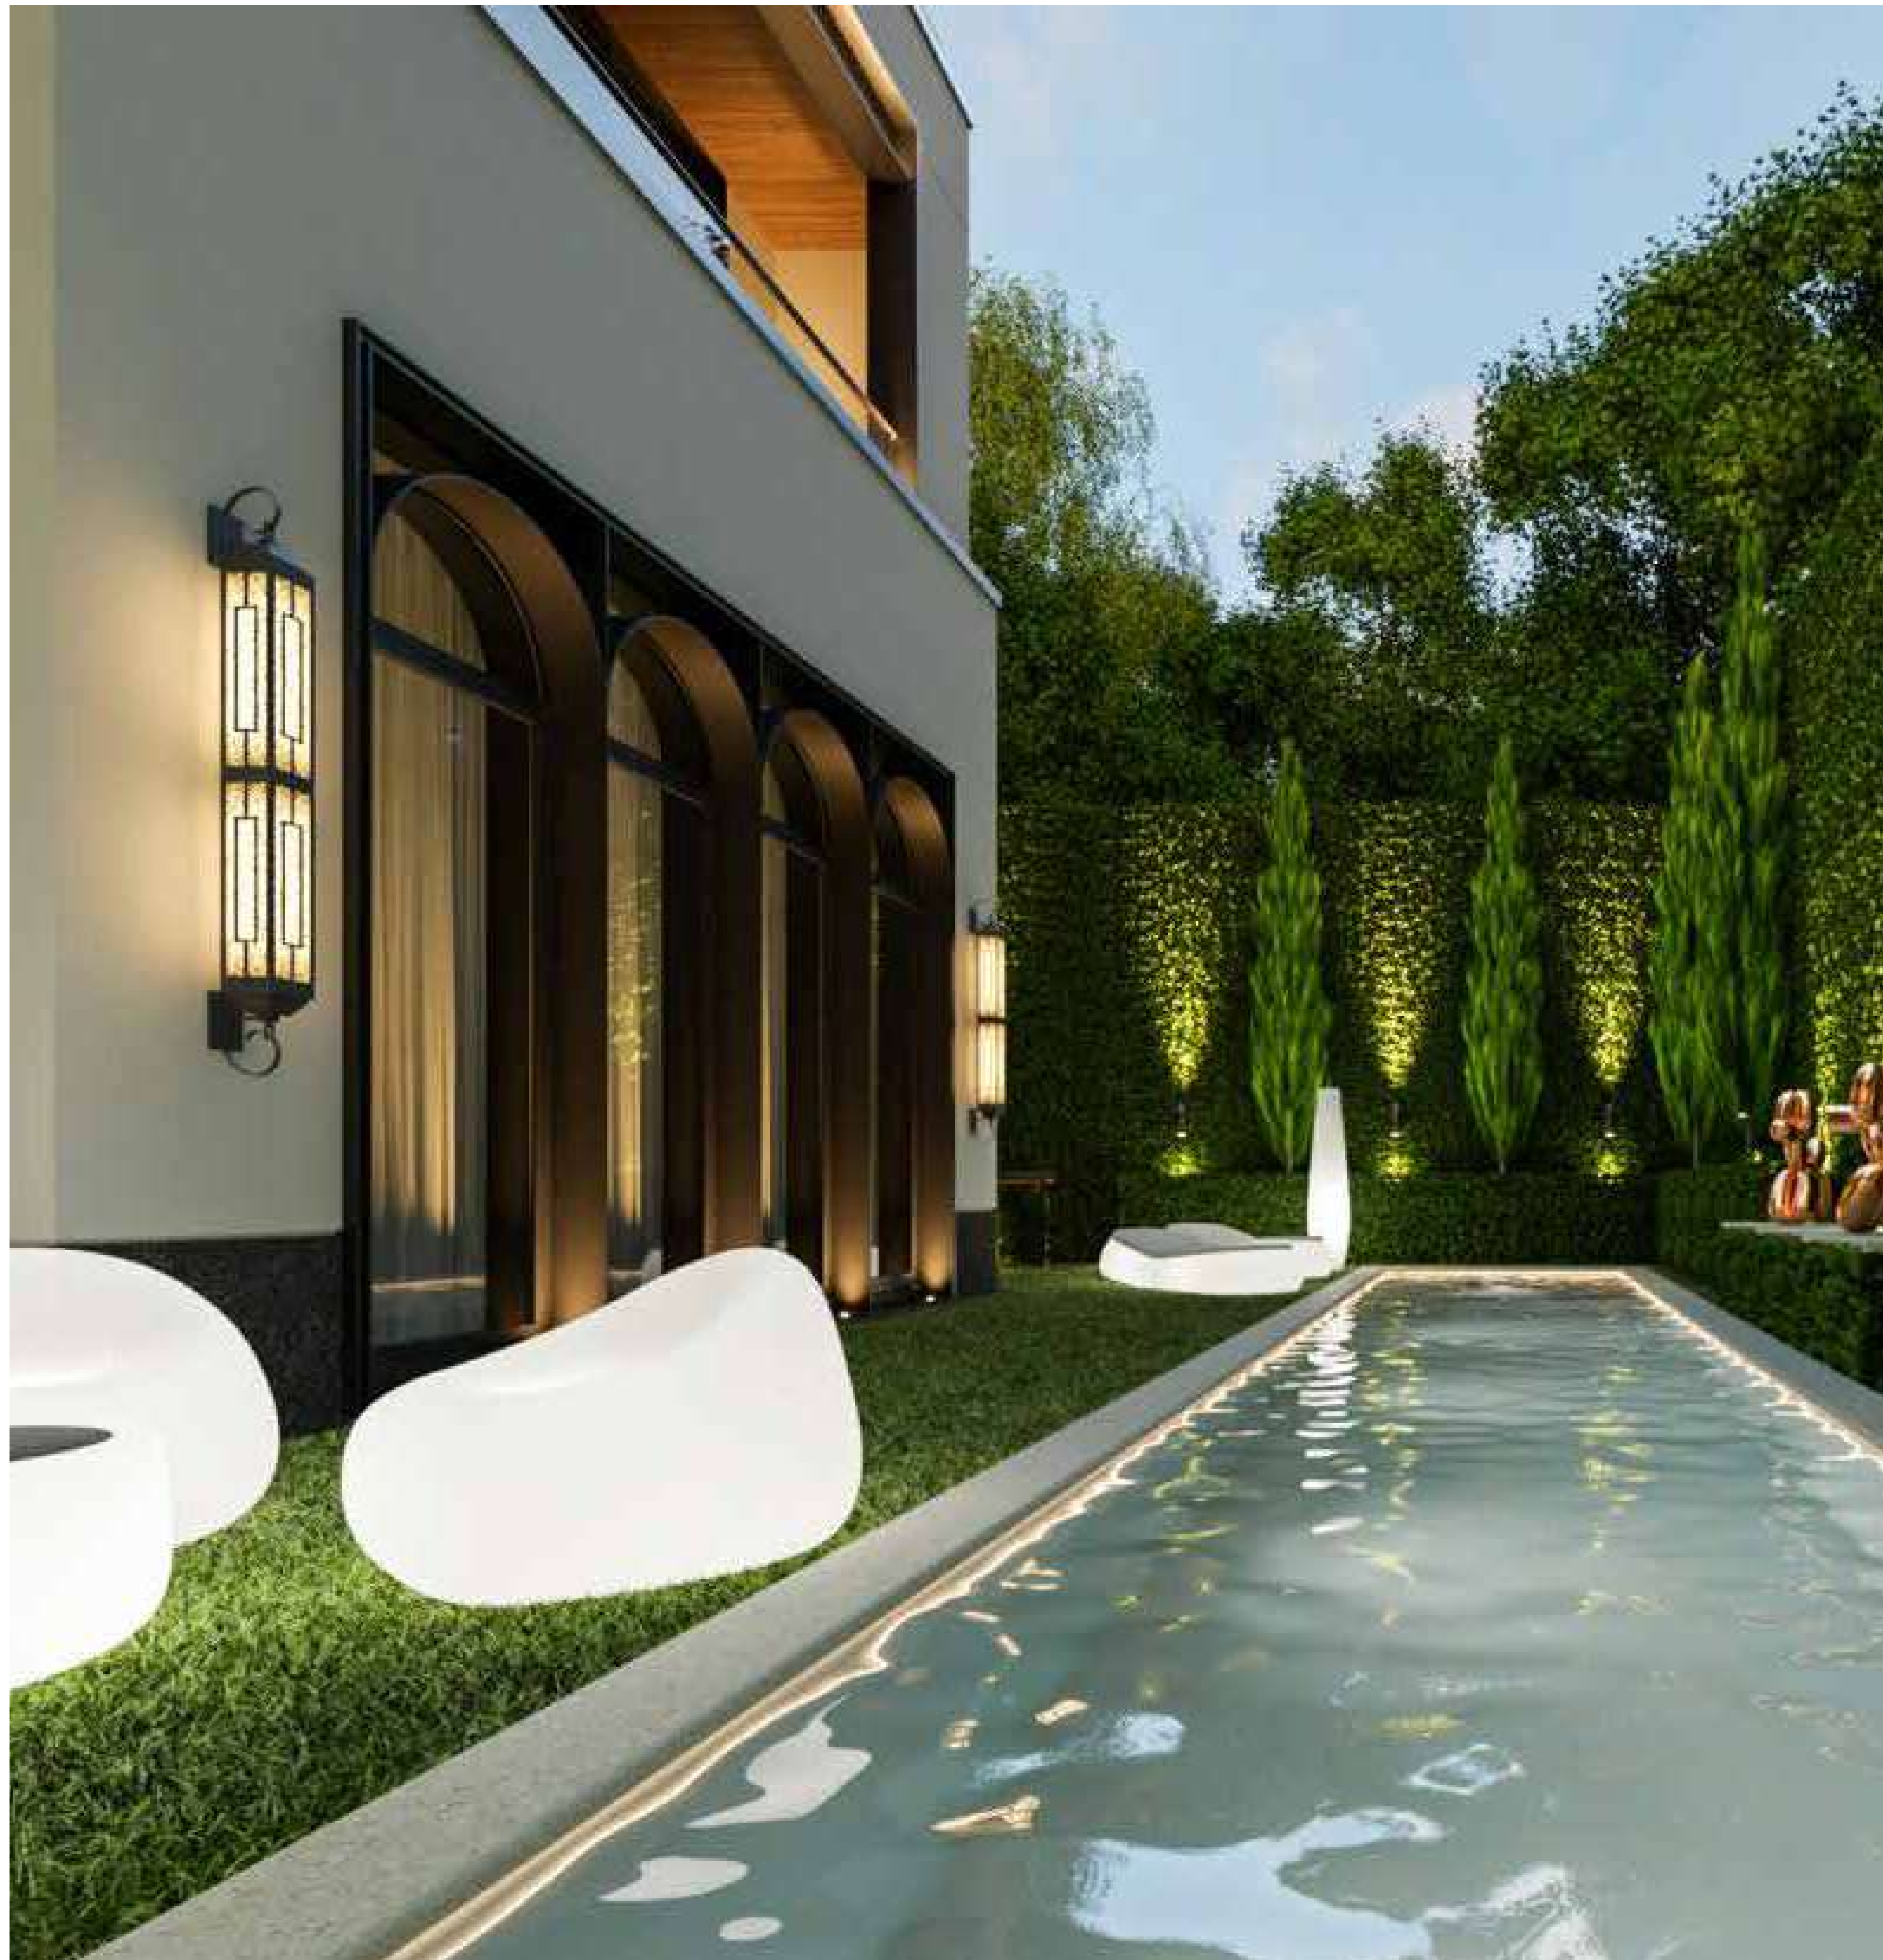

HY House

Scope : Architecture Design
Type : Single Dwellings, Residential Estate
Location : Bandung, West Java
Area Size : 590 sqm
Building Size : 981 sqm
Design Style : Modern Tropical
Status : On Going
Year : On Going
Interior : Mudita Lestari
Contractor : By Owner