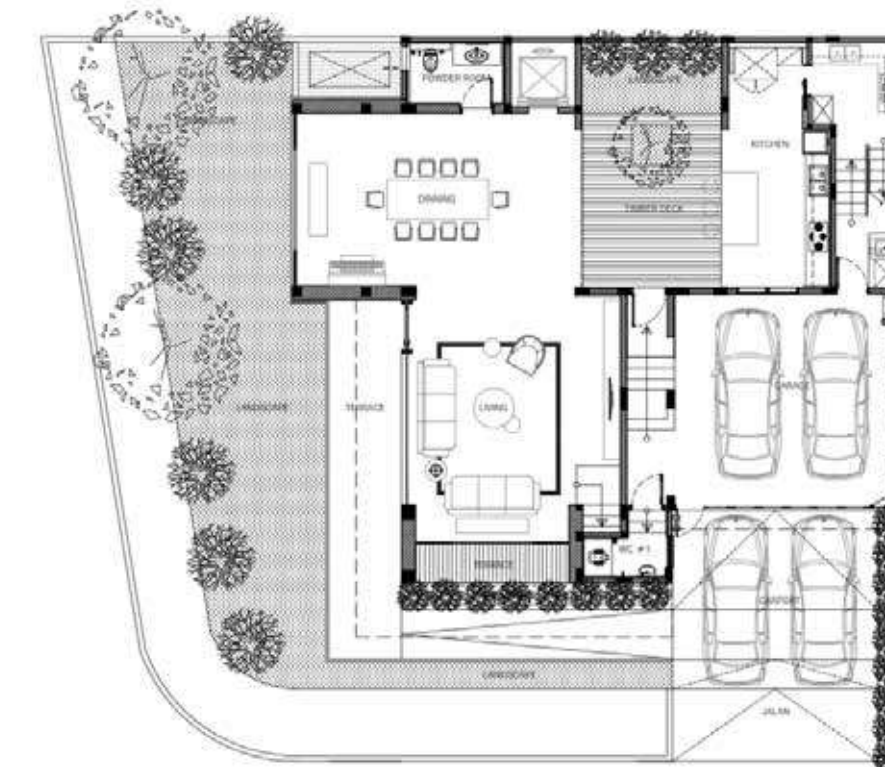

JH House

JH House

Scope : Architecture + Interior Design
Type : Single Dwellings, Residential Estate
Location : Alam Sutera, Kota Tangerang
Area Size : 420 sqm
Building Size : 880 sqm
Design Style : Modern Tropical
Status : Completed
Year : 2019
Interior : Cowema Studio
Contractor : Pak Griffin
Photographer : Cowema Studio

JK House

JK House

Scope : Architecture Design
Type : Single Dwellings, Residential Estate
Location : Pantai Indah Kapuk, North Jakarta
Area Size : 647,25 sqm
Building Size : 1.290,6 sqm
Design Style : Modern Tropical
Status : Completed
Year : 2023
Interior : Chrystalline Interior
Contractor : Pak Munadi
Photographer : Cowema Studio

MG House

MG House

Scope : Architecture + Interior Design
Type : Single Dwellings, Residential Estate
Location : West Jakarta
Area Size : 366,16 sqm
Building Size : 718, 27 sqm
Design Style : Modern Tropical
Status : Completed
Year : 2022
Interior : Cowema Studio
Contractor : Pak Munadi
Photographer : Cowema Studio