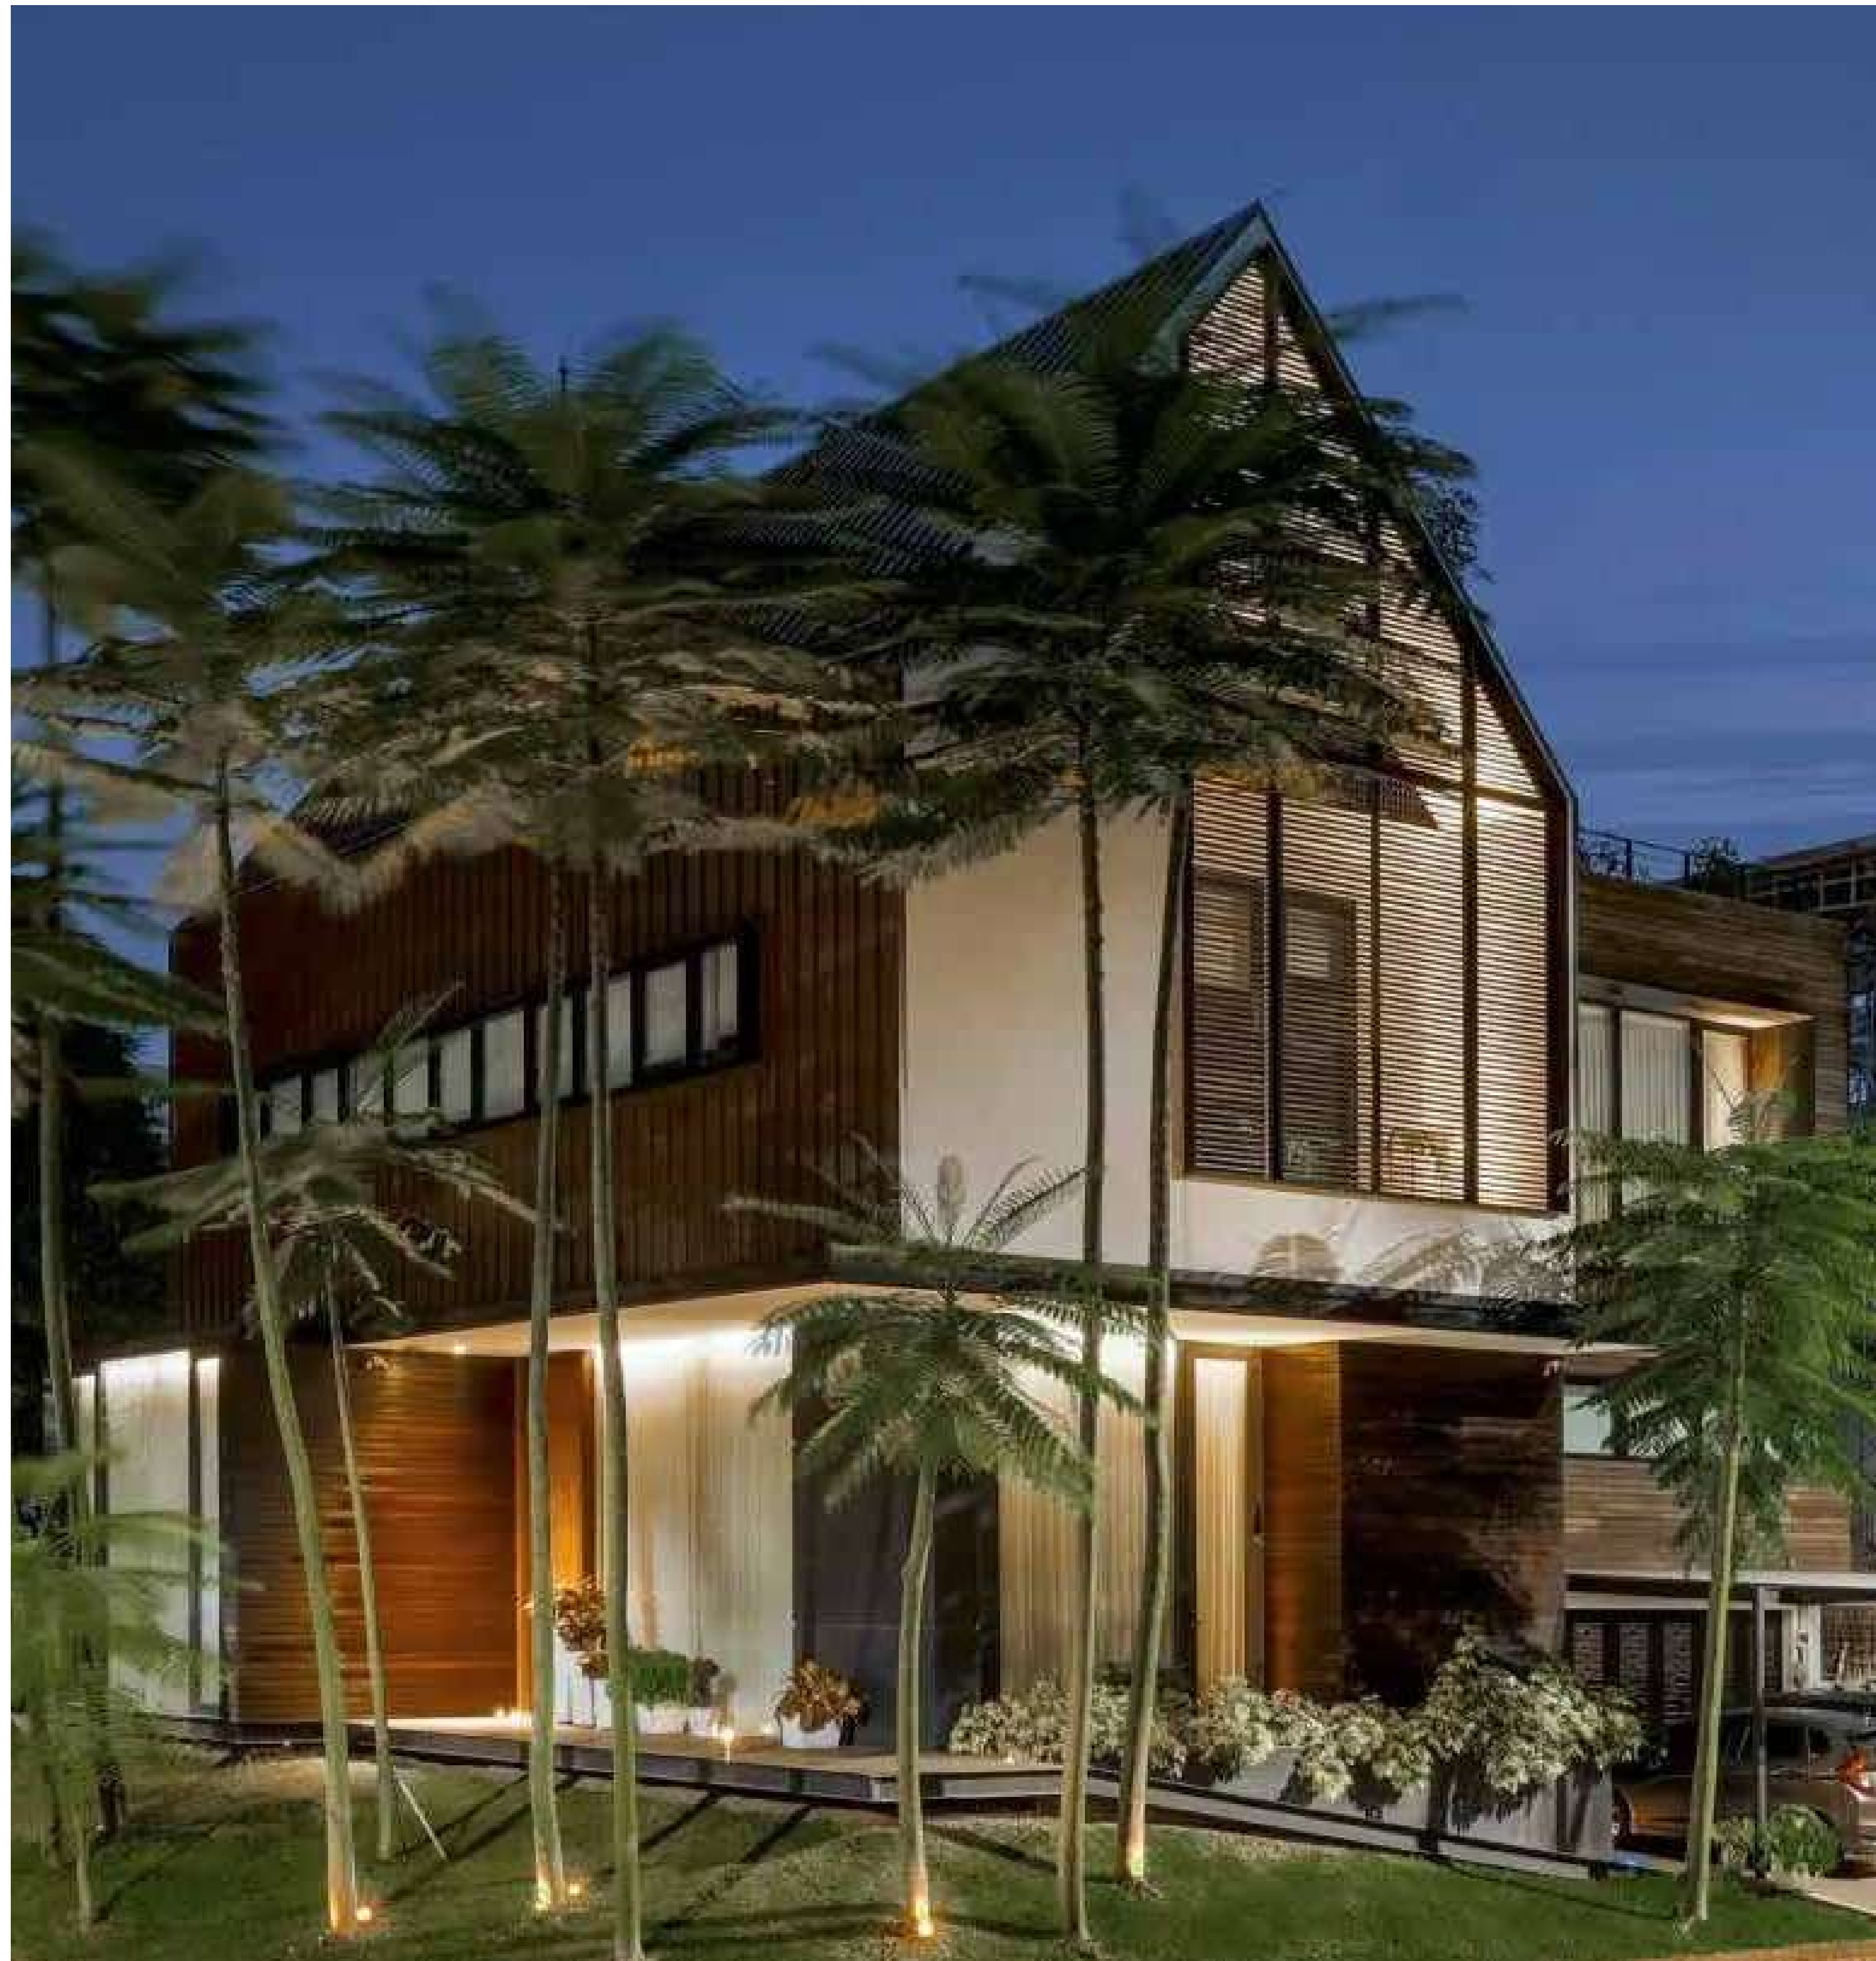

MG House

Scope : Architecture + Interior Design
Type : Single Dwellings, Residential Estate
Location : West Jakarta
Area Size : 366,16 sqm
Building Size : 718, 27 sqm
Design Style : Modern Tropical
Status : Completed
Year : 2022
Interior : Cowema Studio
Contractor : Pak Munadi
Photographer : Cowema Studio