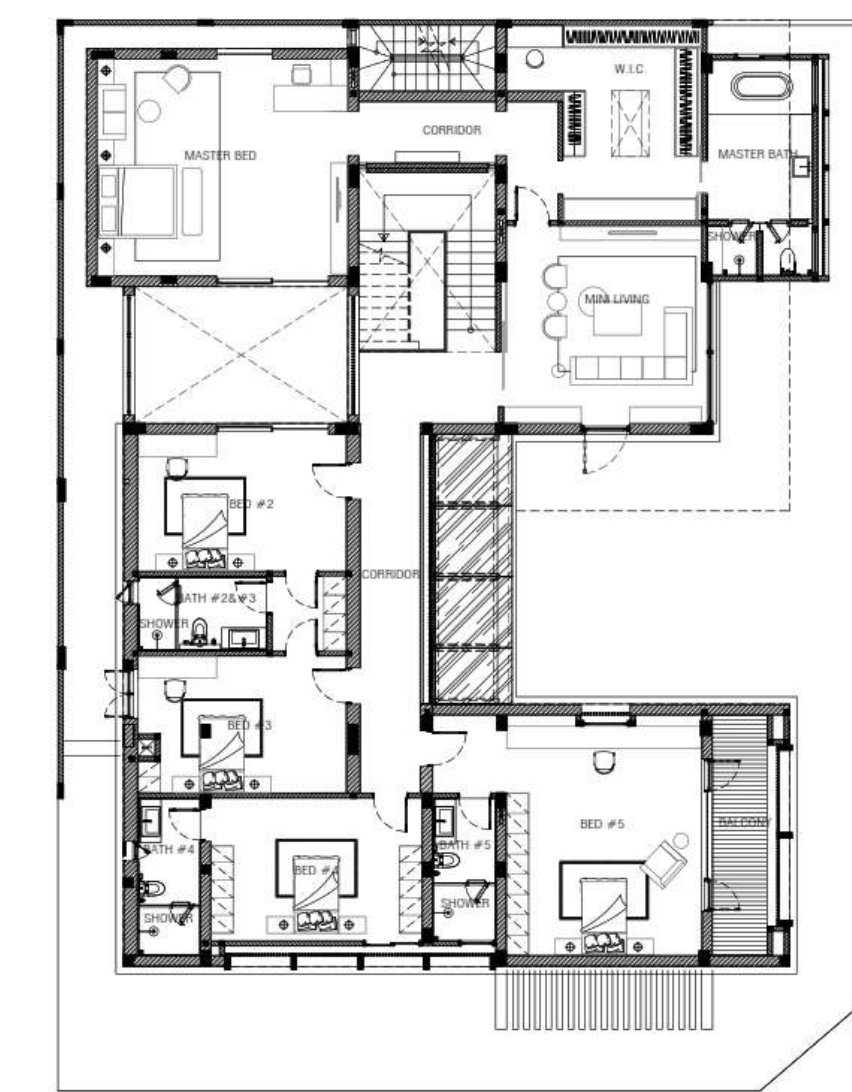

JG House

01M
22

JG House

Scope	: Architecture + Interior Design
Type	: Single Dwellings, Residential Estate
Location	: Pantai Indah Kapuk, North Jakarta
Area Size	: 600 sqm
Building Size	: 400 sqm
Design Style	: Modern Tropical
Status	: Completed
Year	: 2019
Interior	: Cowema Studio
Contractor	: -
Photographer	: Cowema Studio

JH House

JH House

Scope : Architecture + Interior Design
Type : Single Dwellings, Residential Estate
Location : Alam Sutera, Kota Tangerang
Area Size : 420 sqm
Building Size : 880 sqm
Design Style : Modern Tropical
Status : Completed
Year : 2019
Interior : Cowema Studio
Contractor : Pak Griffin
Photographer : Cowema Studio

JK House

JK House

Scope : Architecture Design
Type : Single Dwellings, Residential Estate
Location : Pantai Indah Kapuk, North Jakarta
Area Size : 647,25 sqm
Building Size : 1.290,6 sqm
Design Style : Modern Tropical
Status : Completed
Year : 2023
Interior : Chrystalline Interior
Contractor : Pak Munadi
Photographer : Cowema Studio