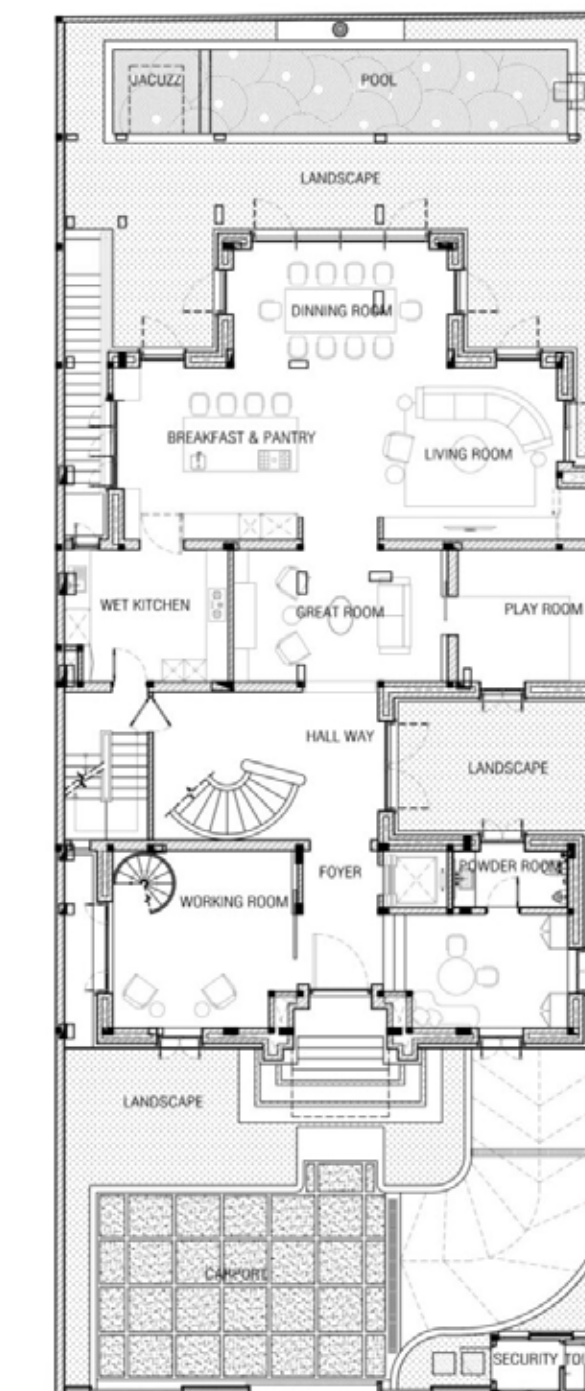

BL House

BL House

Scope : Architecture Design
Type : Single Dwellings, Residential Estate
Location : Pantai Mutiara, North Jakarta
Area Size : 424,44 sqm
Building Size : 981,06 sqm
Design Style : Modern
Status : On Going
Year : On Going

DD House

DD House

Scope	: Architecture + Interior Design
Type	: Single Dwellings, Residential Estate
Location	: North Jakarta
Area Size	: 612,5 sqm
Building Size	: 1356 sqm
Design Style	: Modern Tropical
Status	: Completed
Year	: 2018
Interior	: Cowema Studio
Contractor	: Pak Hubertus
Photographer	: Sefval Mogalana

HY House

HY House

Scope : Architecture Design
Type : Single Dwellings, Residential Estate
Location : Bandung, West Java
Area Size : 590 sqm
Building Size : 981 sqm
Design Style : Modern Tropical
Status : On Going
Year : On Going
Interior : Mudita Lestari
Contractor : By Owner