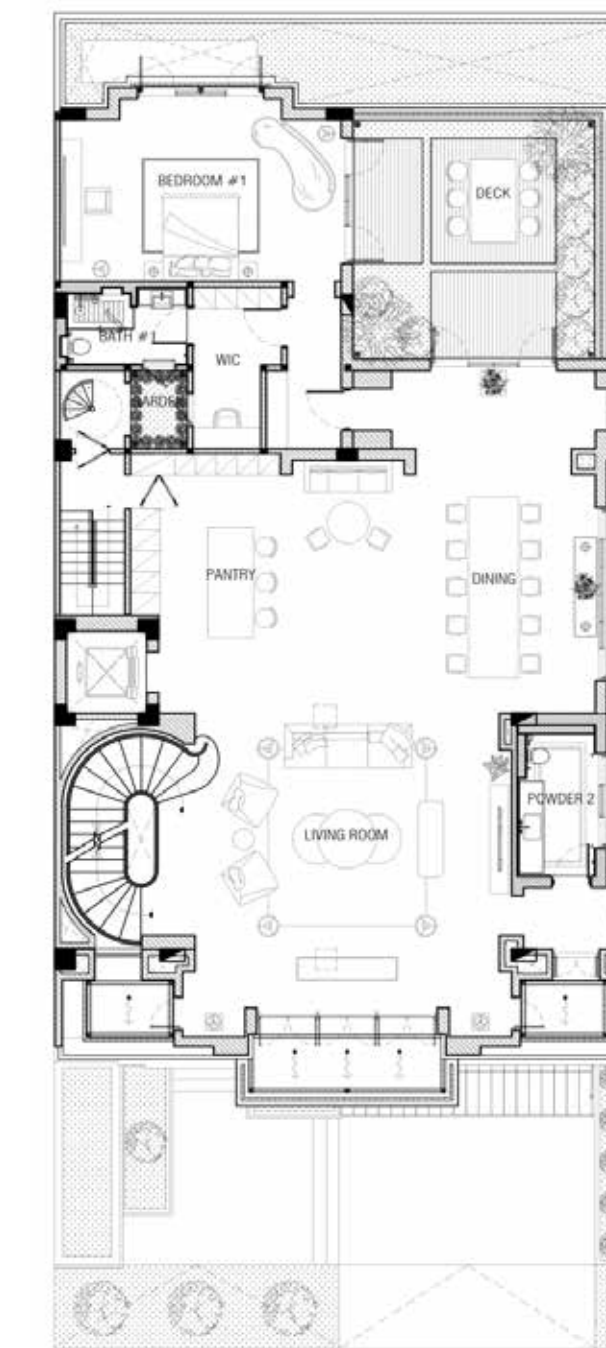

GB House

Scope : Architecture + Interior Design
Type : Single Dwellings, Residential Estate
Location : Summarecon, Bogor
Area Size : 420 sqm
Building Size : 904.73 sqm
Design Style : Classical Tropical
Status : On Going
Year : 2024
Interior : Cowema Studio
Contractor : Pak Robiyanto