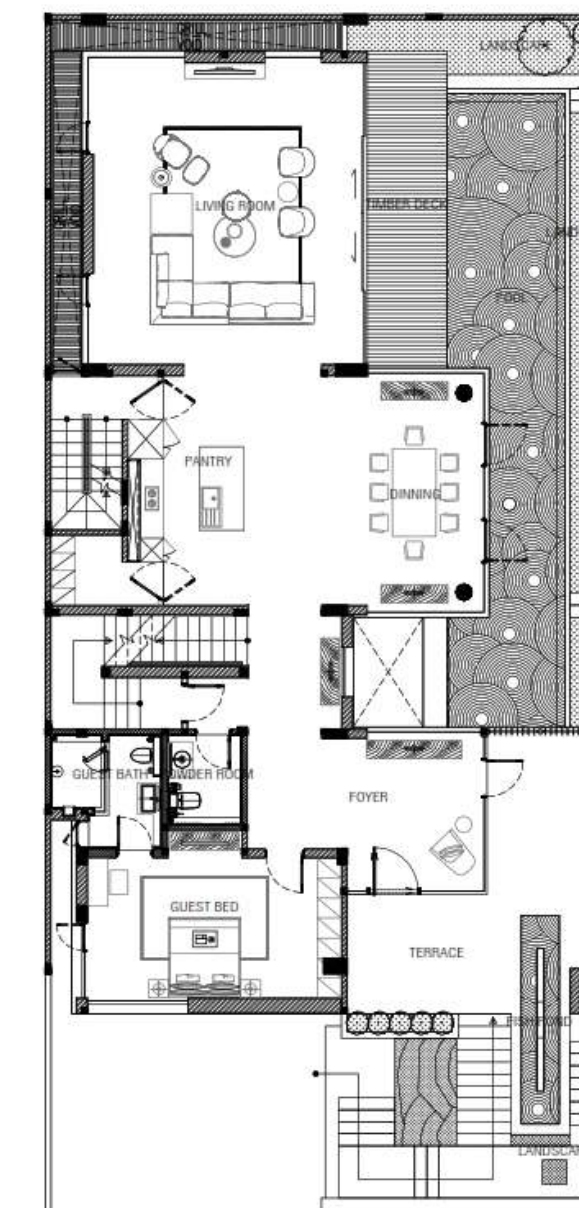

JG House

01M
22

JG House

Scope	: Architecture + Interior Design
Type	: Single Dwellings, Residential Estate
Location	: Pantai Indah Kapuk, North Jakarta
Area Size	: 600 sqm
Building Size	: 400 sqm
Design Style	: Modern Tropical
Status	: Completed
Year	: 2019
Interior	: Cowema Studio
Contractor	: -
Photographer	: Cowema Studio

JH House

JH House

Scope : Architecture + Interior Design
Type : Single Dwellings, Residential Estate
Location : Alam Sutera, Kota Tangerang
Area Size : 420 sqm
Building Size : 880 sqm
Design Style : Modern Tropical
Status : Completed
Year : 2019
Interior : Cowema Studio
Contractor : Pak Griffin
Photographer : Cowema Studio