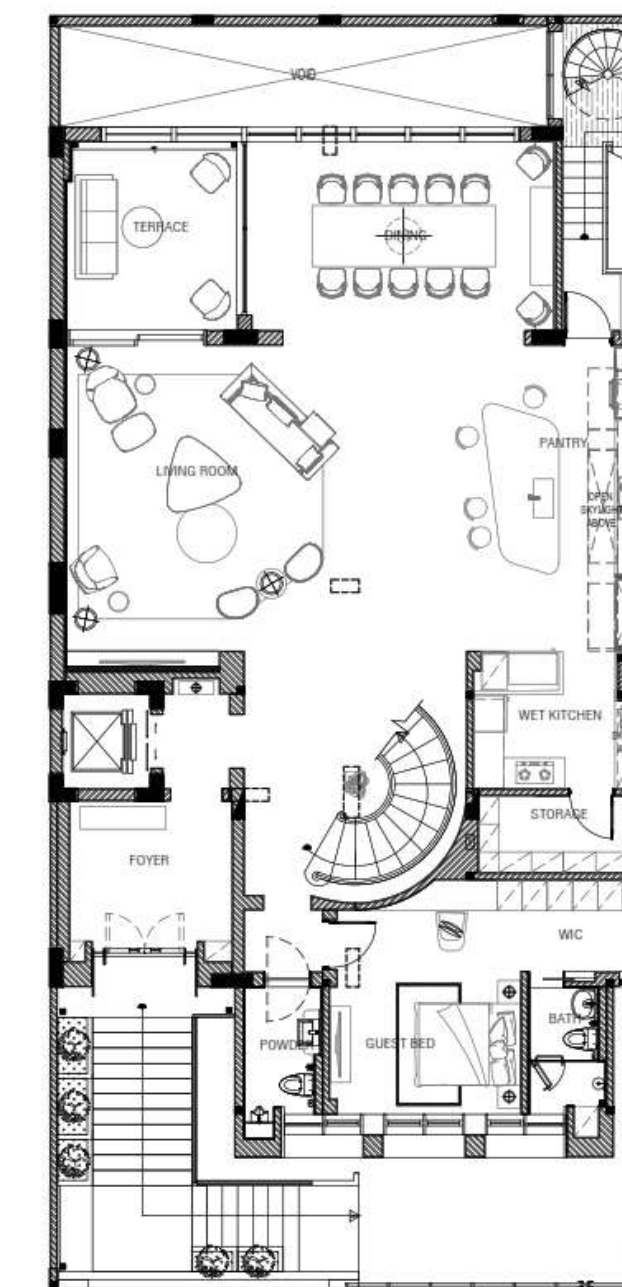

PNY House

Scope : Architecture + Interior Design
Type : Single Dwellings, Residential Estate
Location : Permata Buana, West Jakarta
Area Size : 400 sqm
Building Size : 1,100 sqm
Design Style : Classical Tropical
Status : On Going
Year : On Going
Interior : Cowema Studio
Contractor : Pak Irwan