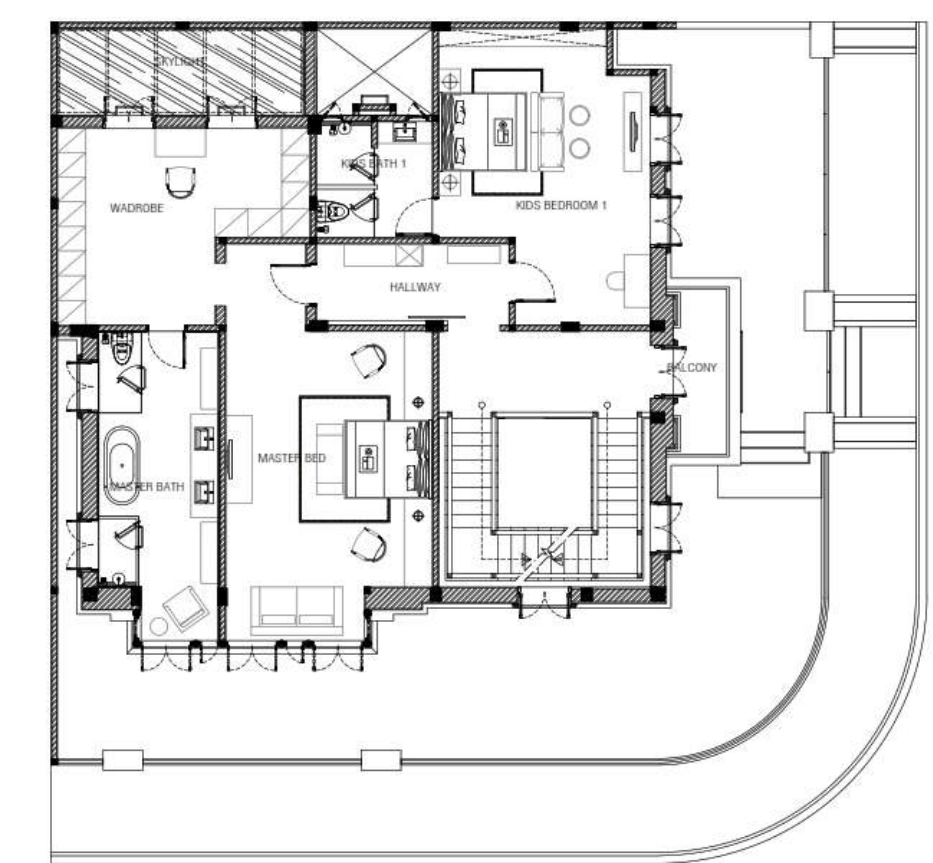

CB House

Scope : Architecture Design
Type : Single Dwellings, Residential Estate
Location : Artha Gading, North Jakarta
Area Size : 298 sqm
Building Size : 513 sqm
Design Style : Classical - French
Status : Completed
Year : 2017
Interior : Cowema Studio
Contractor : PT. Mega Firdaus
Photographer : Cowema Studio