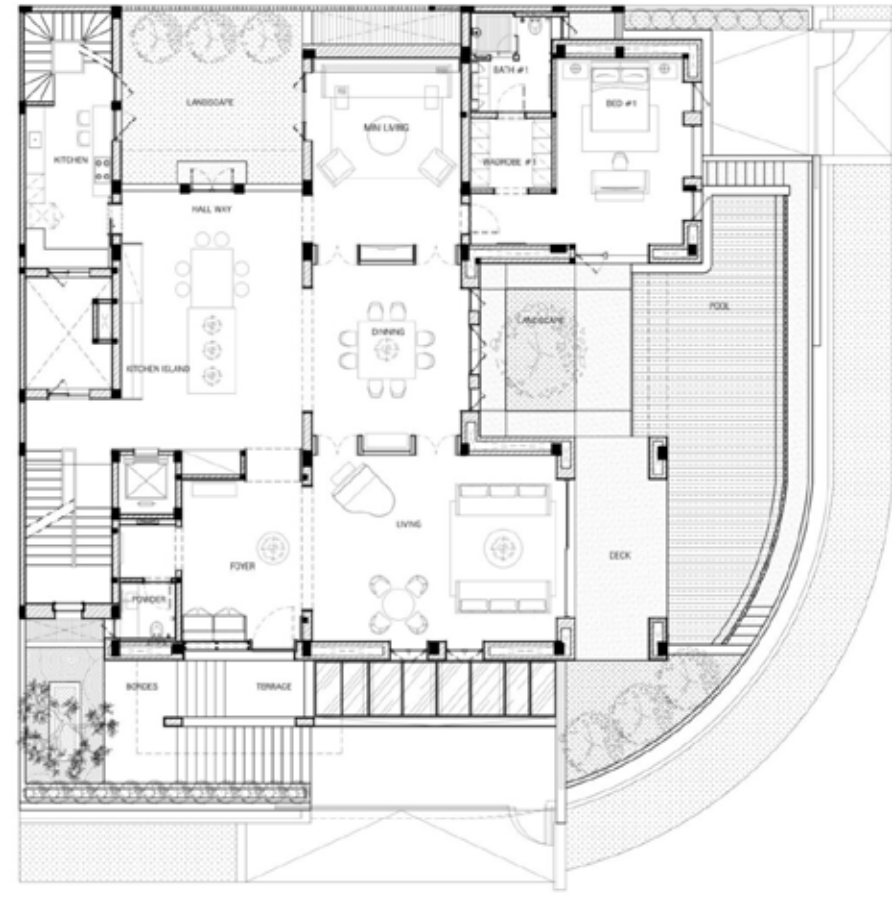

NF House

Scope : Architecture Design
Type : Single Dwellings, Residential Estate
Location : Permata Buana, West Jakarta
Area Size : 608 sqm
Building Size : 1,400 sqm
Design Style : Contemporary Classic
Status : Completed
Year : 2022
Interior : Integrha Pratama Artistry
Contractor : Ronny Budhihardja
Photographer : Cowema Studio