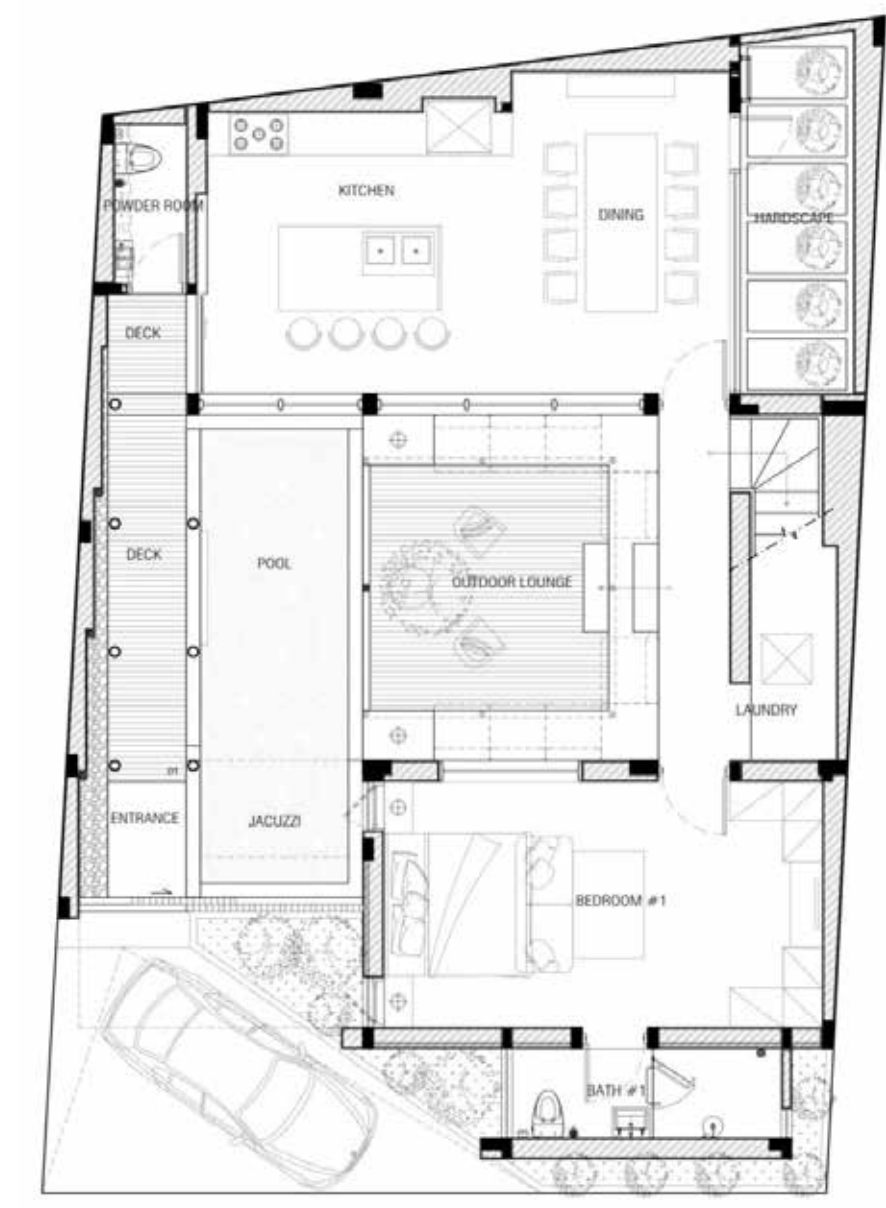

The Pasisi Kavling 1, 2, & 3

Scope : Architecture + Interior Design
Type : Villa Estate
Location : Canggu, Bali
Area Size : 3.142 sqm
Building Size : 602 sqm
Design Style : Modern Tropical
Status : On Going
Year : On Going
Interior : Cowema Studio
Contractor : Pak Gustu