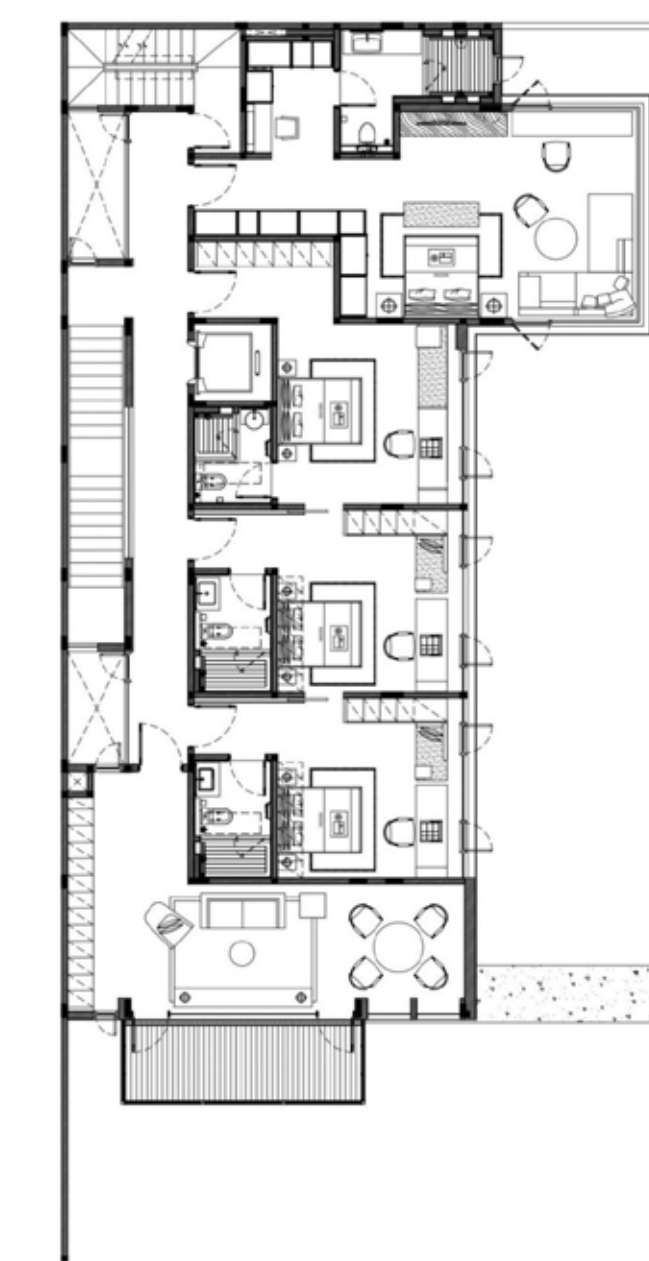

DD House

DD House

Scope	: Architecture + Interior Design
Type	: Single Dwellings, Residential Estate
Location	: North Jakarta
Area Size	: 612,5 sqm
Building Size	: 1356 sqm
Design Style	: Modern Tropical
Status	: Completed
Year	: 2018
Interior	: Cowema Studio
Contractor	: Pak Hubertus
Photographer	: Sefval Mogalana

HY House

HY House

Scope : Architecture Design
Type : Single Dwellings, Residential Estate
Location : Bandung, West Java
Area Size : 590 sqm
Building Size : 981 sqm
Design Style : Modern Tropical
Status : On Going
Year : On Going
Interior : Mudita Lestari
Contractor : By Owner

JG House

01M
22

JG House

Scope	: Architecture + Interior Design
Type	: Single Dwellings, Residential Estate
Location	: Pantai Indah Kapuk, North Jakarta
Area Size	: 600 sqm
Building Size	: 400 sqm
Design Style	: Modern Tropical
Status	: Completed
Year	: 2019
Interior	: Cowema Studio
Contractor	: -
Photographer	: Cowema Studio