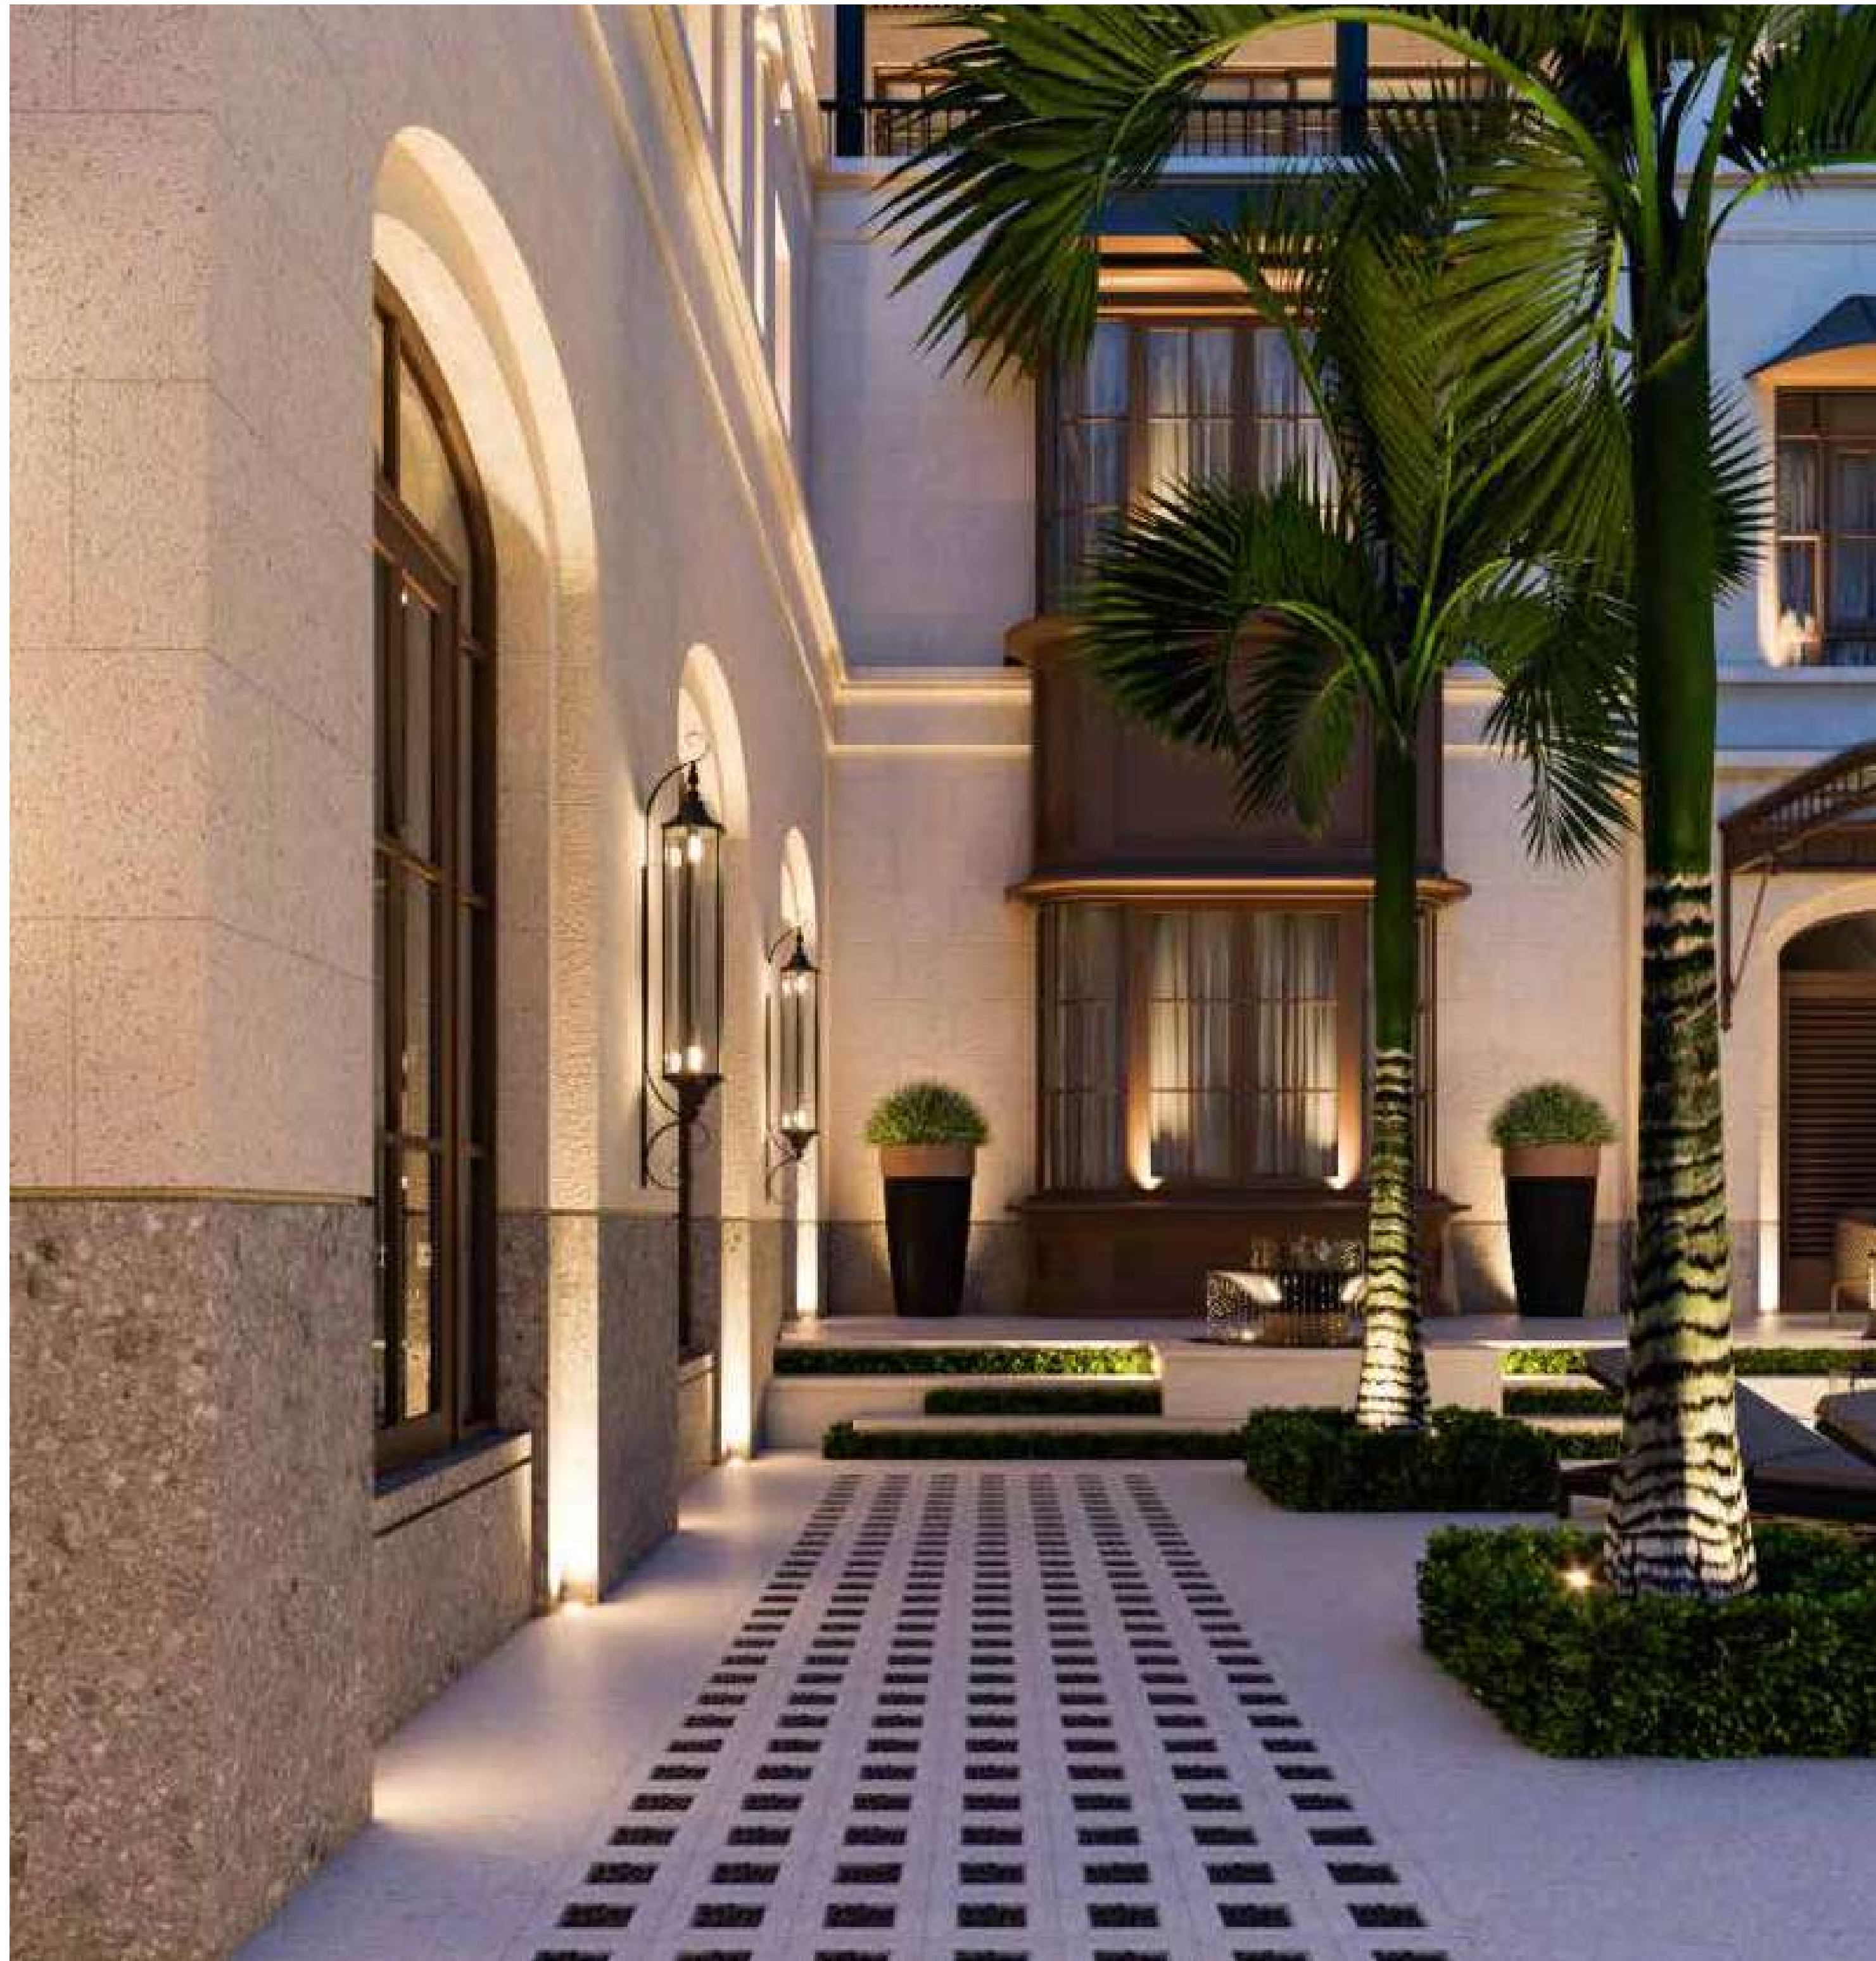

DT House

Scope : Architecture Design
Type : Single Dwellings, Residential Estate
Location : Menteng, Central Jakarta
Area Size : 700 sqm
Building Size : 1,200 sqm
Design Style : Classical
Status : On Going
Year : On Going
Interior : Mudita Lestari
Contractor : Pak Eddy