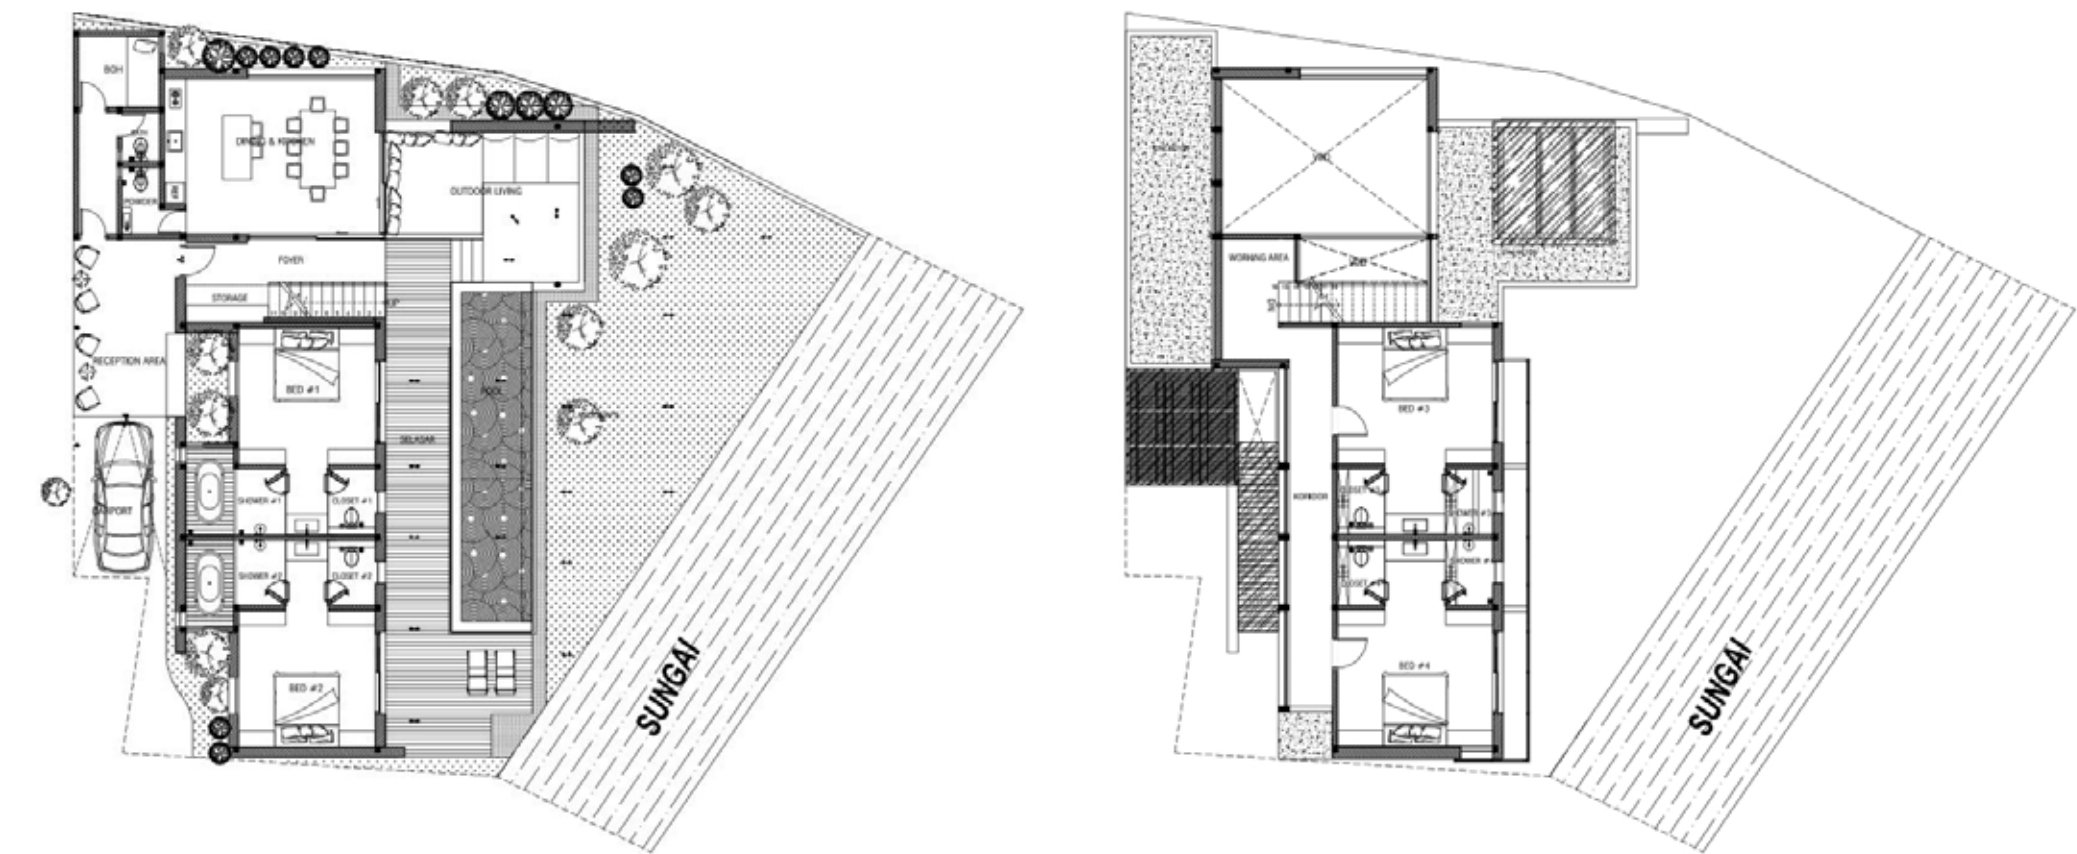

The Pasisi Kavling 10, & 11

Scope : Architecture + Interior Design
Type : Villa Estate
Location : Canggu, Bali
Area Size : 342,3 sqm
Building Size : 333,93 sqm
Design Style : Modern Tropical
Status : On Going
Year : On Going
Interior : Cowema Studio
Contractor : Pak Gustu