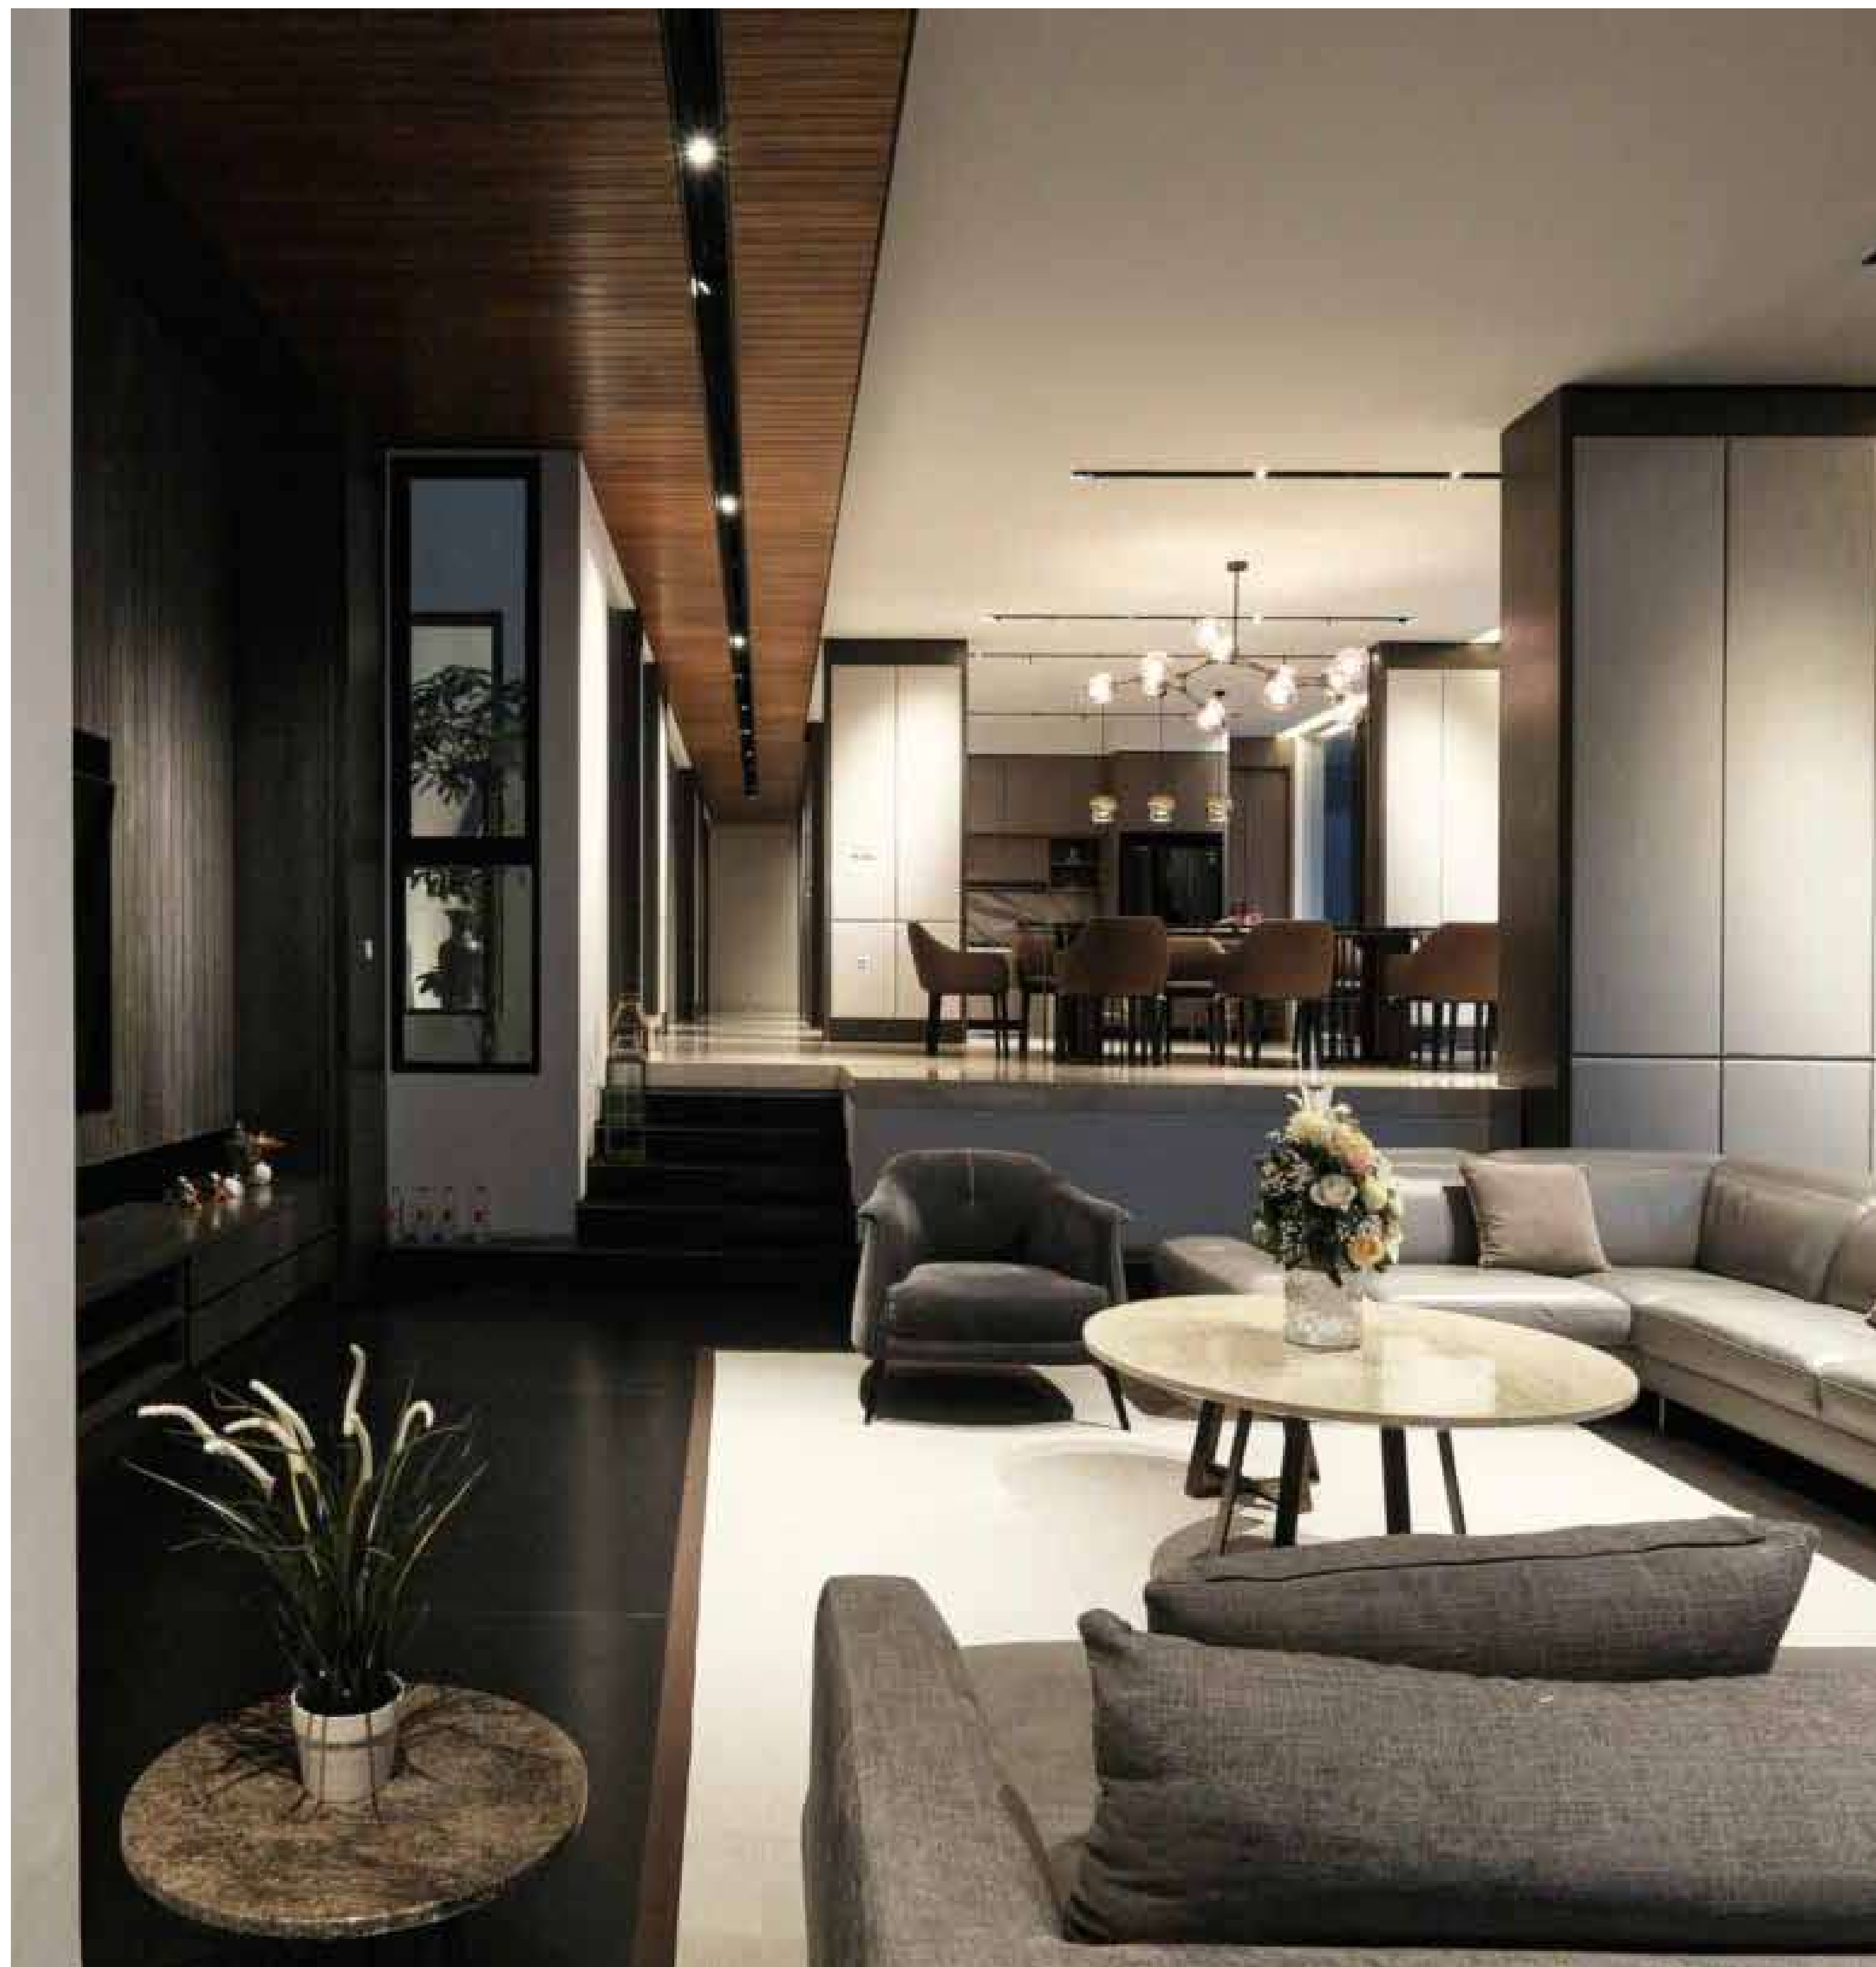

JG House

Scope	: Architecture + Interior Design
Type	: Single Dwellings, Residential Estate
Location	: Pantai Indah Kapuk, North Jakarta
Area Size	: 600 sqm
Building Size	: 400 sqm
Design Style	: Modern Tropical
Status	: Completed
Year	: 2019
Interior	: Cowema Studio
Contractor	: -
Photographer	: Cowema Studio