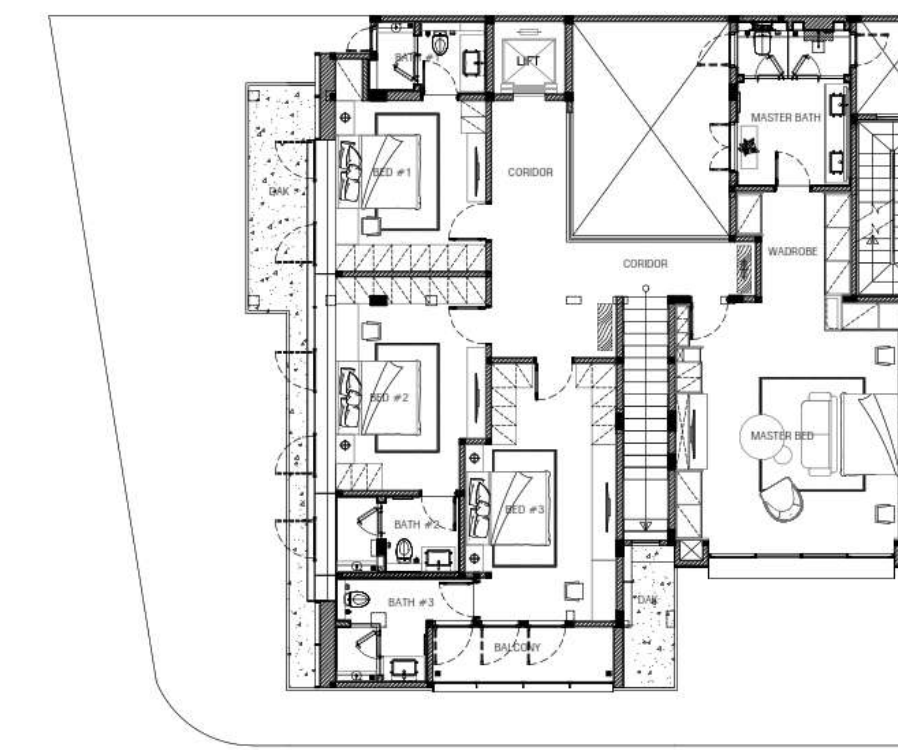

JK House

JK House

Scope : Architecture Design
Type : Single Dwellings, Residential Estate
Location : Pantai Indah Kapuk, North Jakarta
Area Size : 647,25 sqm
Building Size : 1.290,6 sqm
Design Style : Modern Tropical
Status : Completed
Year : 2023
Interior : Chrystalline Interior
Contractor : Pak Munadi
Photographer : Cowema Studio

MG House

MG House

Scope : Architecture + Interior Design
Type : Single Dwellings, Residential Estate
Location : West Jakarta
Area Size : 366,16 sqm
Building Size : 718, 27 sqm
Design Style : Modern Tropical
Status : Completed
Year : 2022
Interior : Cowema Studio
Contractor : Pak Munadi
Photographer : Cowema Studio