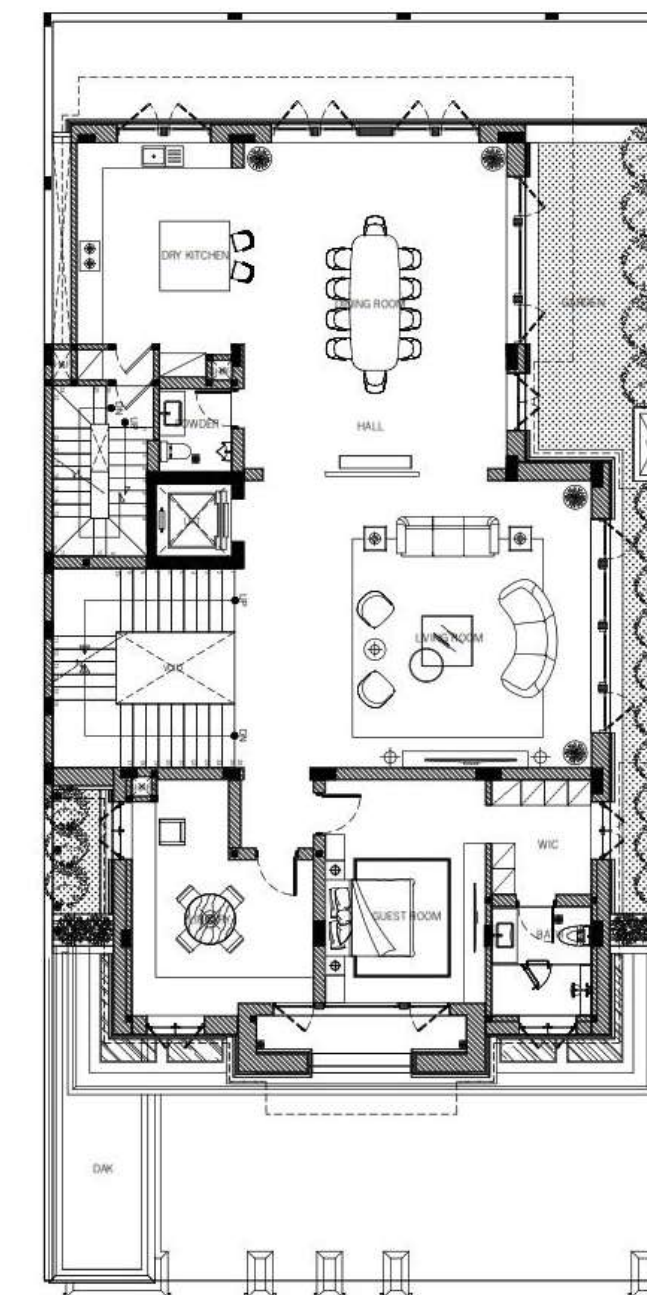

DP24 House

DP24 House

Scope	: Architecture + Interior Design
Type	: Single Dwellings, Residential Estate
Location	: Menteng, Central Jakarta
Area Size	: 1,527 sqm
Building Size	: 1,654 sqm
Design Style	: Classical Tropical
Status	: On Going
Year	: On Going
Interior	: Cowema Studio
Contractor	: Pak Irwan

DR House

DR House

Scope	: Architecture + Interior Design
Type	: Single Dwellings, Residential Estate
Location	: Ancol, North Jakarta
Area Size	: 450 sqm
Building Size	: 900 sqm
Design Style	: Classical Tropical
Status	: On Going
Year	: On Going
Interior	: Cowema Studio
Contractor	: By owner