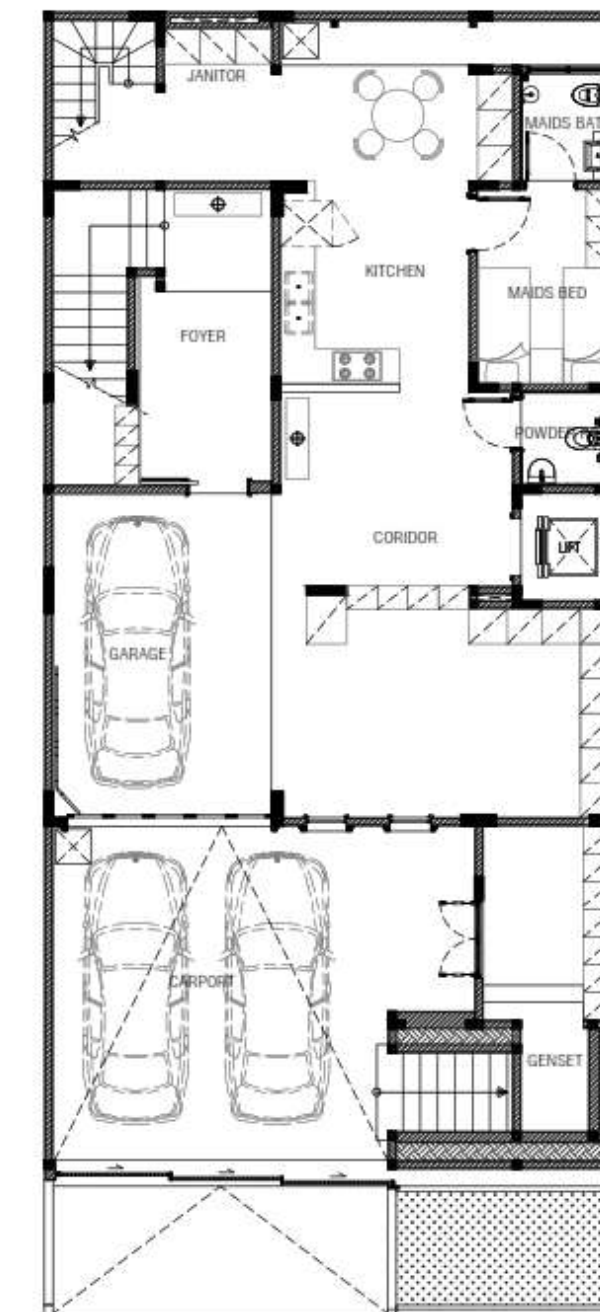

Monday - Friday from 08.30 - 17.30

Projects

AF House

AF House

Scope : Architecture + Interior Design
Type : Single Dwellings, Residential Estate
Location : Pluit Karang, North Jakarta
Area Size : 200 sqm
Building Size : 563 sqm
Design Style : Classical Tropical
Status : On Going
Year : On Going
Interior : Cowema Studio
Contractor : Pak Irwan

BL House

BL House

Scope : Architecture Design
Type : Single Dwellings, Residential Estate
Location : Pantai Mutiara, North Jakarta
Area Size : 424,44 sqm
Building Size : 981,06 sqm
Design Style : Modern
Status : On Going
Year : On Going

DD House

DD House

Scope	: Architecture + Interior Design
Type	: Single Dwellings, Residential Estate
Location	: North Jakarta
Area Size	: 612,5 sqm
Building Size	: 1356 sqm
Design Style	: Modern Tropical
Status	: Completed
Year	: 2018
Interior	: Cowema Studio
Contractor	: Pak Hubertus
Photographer	: Sefval Mogalana