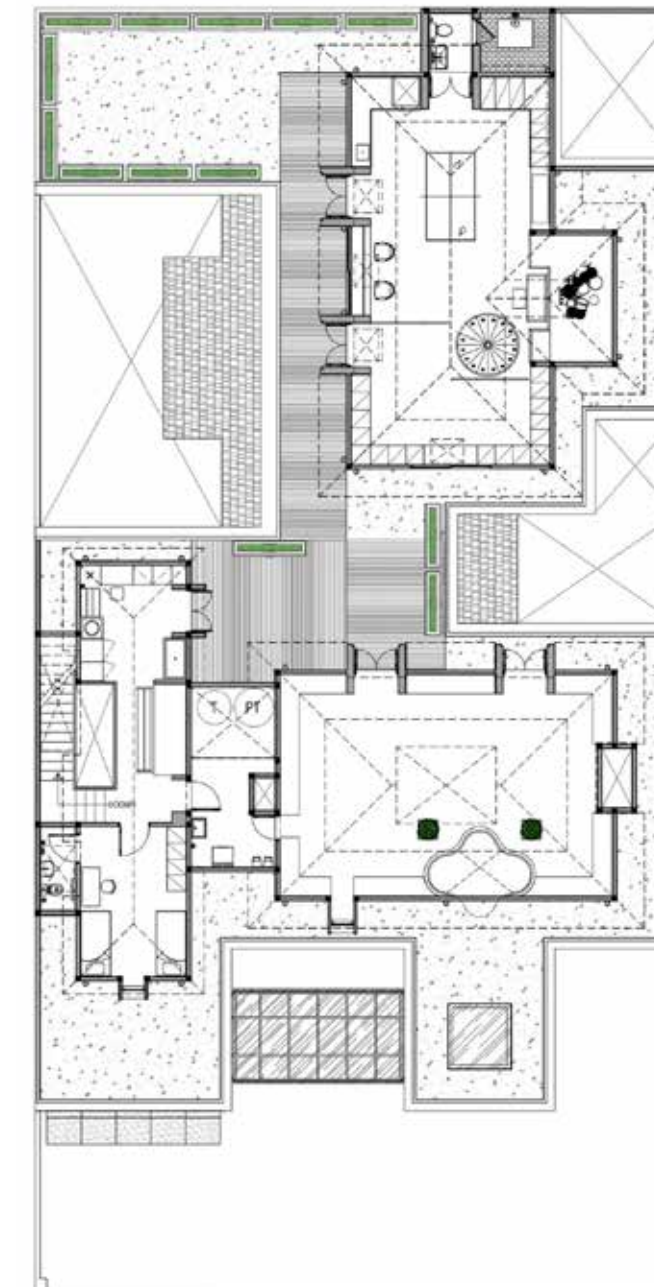

GA House

Scope : Architecture + Interior Design
Type : Single Dwellings, Residential Estate
Location : West Jakarta
Area Size : 800 sqm
Building Size : 765 sqm
Design Style : Tropical Singapore Colonial
Status : Completed
Year : 2019
Interior : Cowema Studio
Contractor : Pak Munadi
Photographer : Welly Kusumo