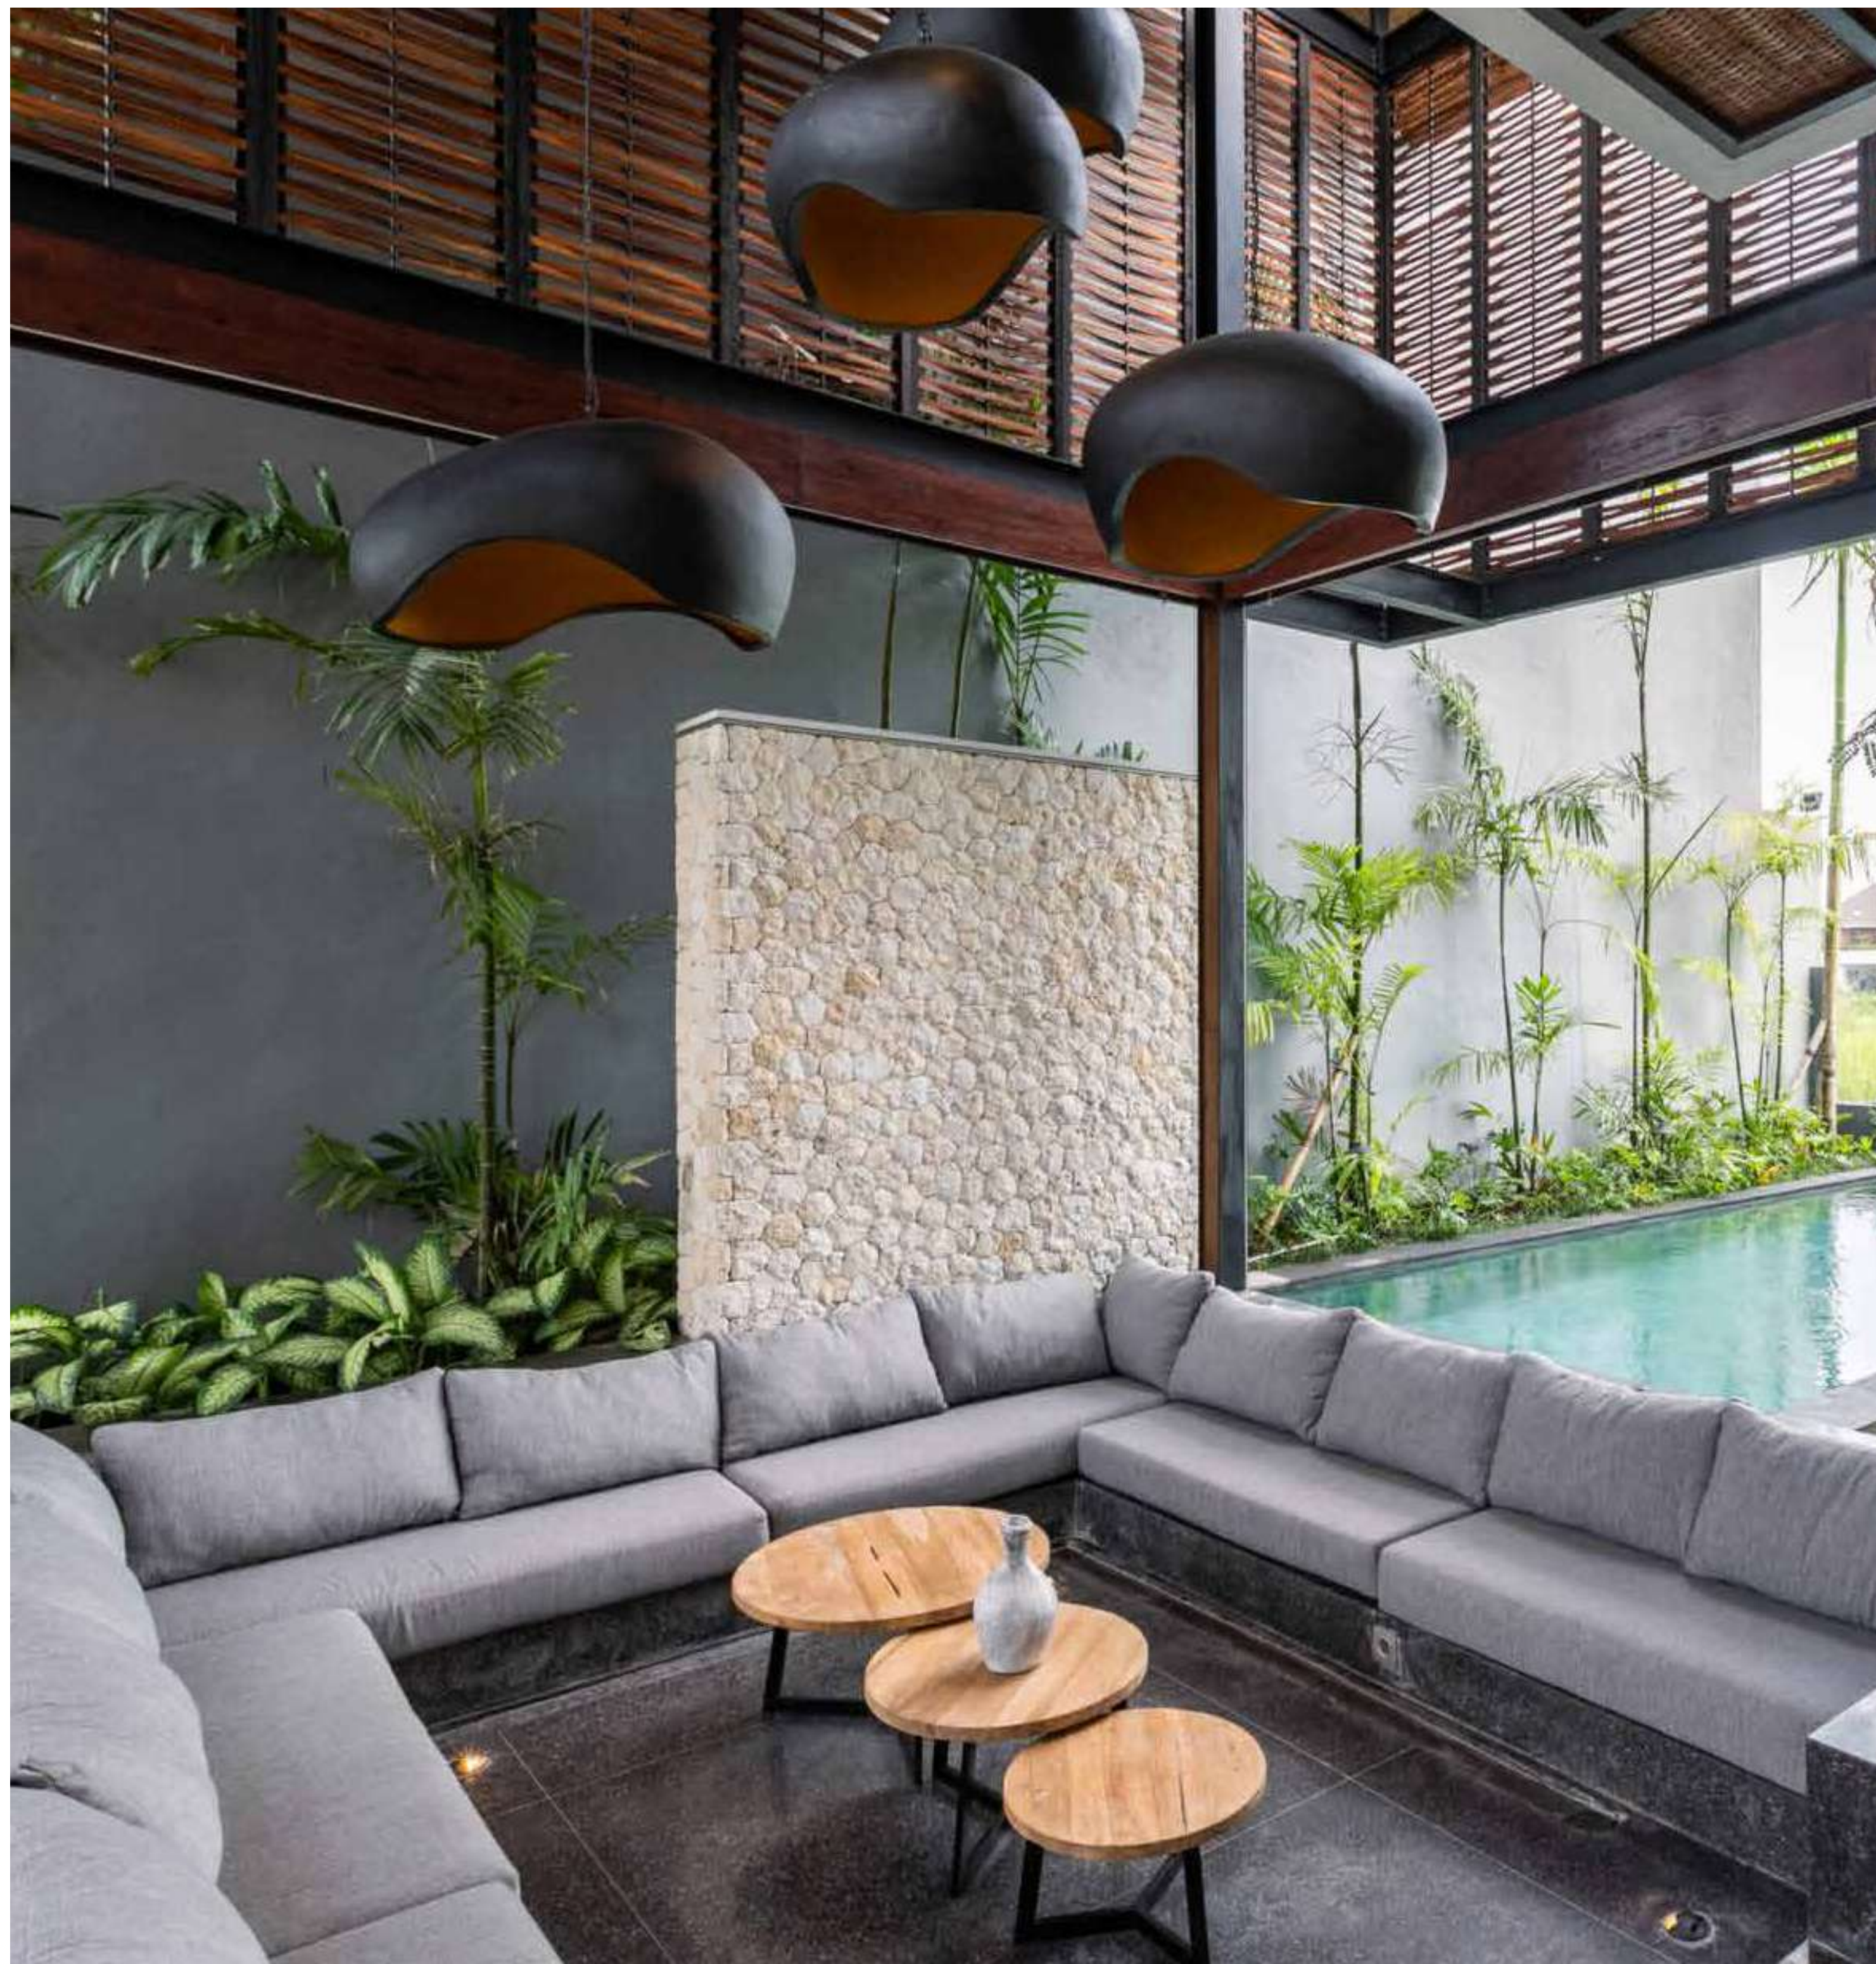

The Hollow

The Hollow

Scope : Architecture + Interior Design
Type : Single Dwellings, Villa Estate
Location : Canggu, Bali
Area Size : 250 sqm
Building Size : 323 sqm
Design Style : Tropical
Status : Completed
Year : 2023
Interior : Cowema Studio
Contractor : Pak Kiki
Photographer : Balirep_