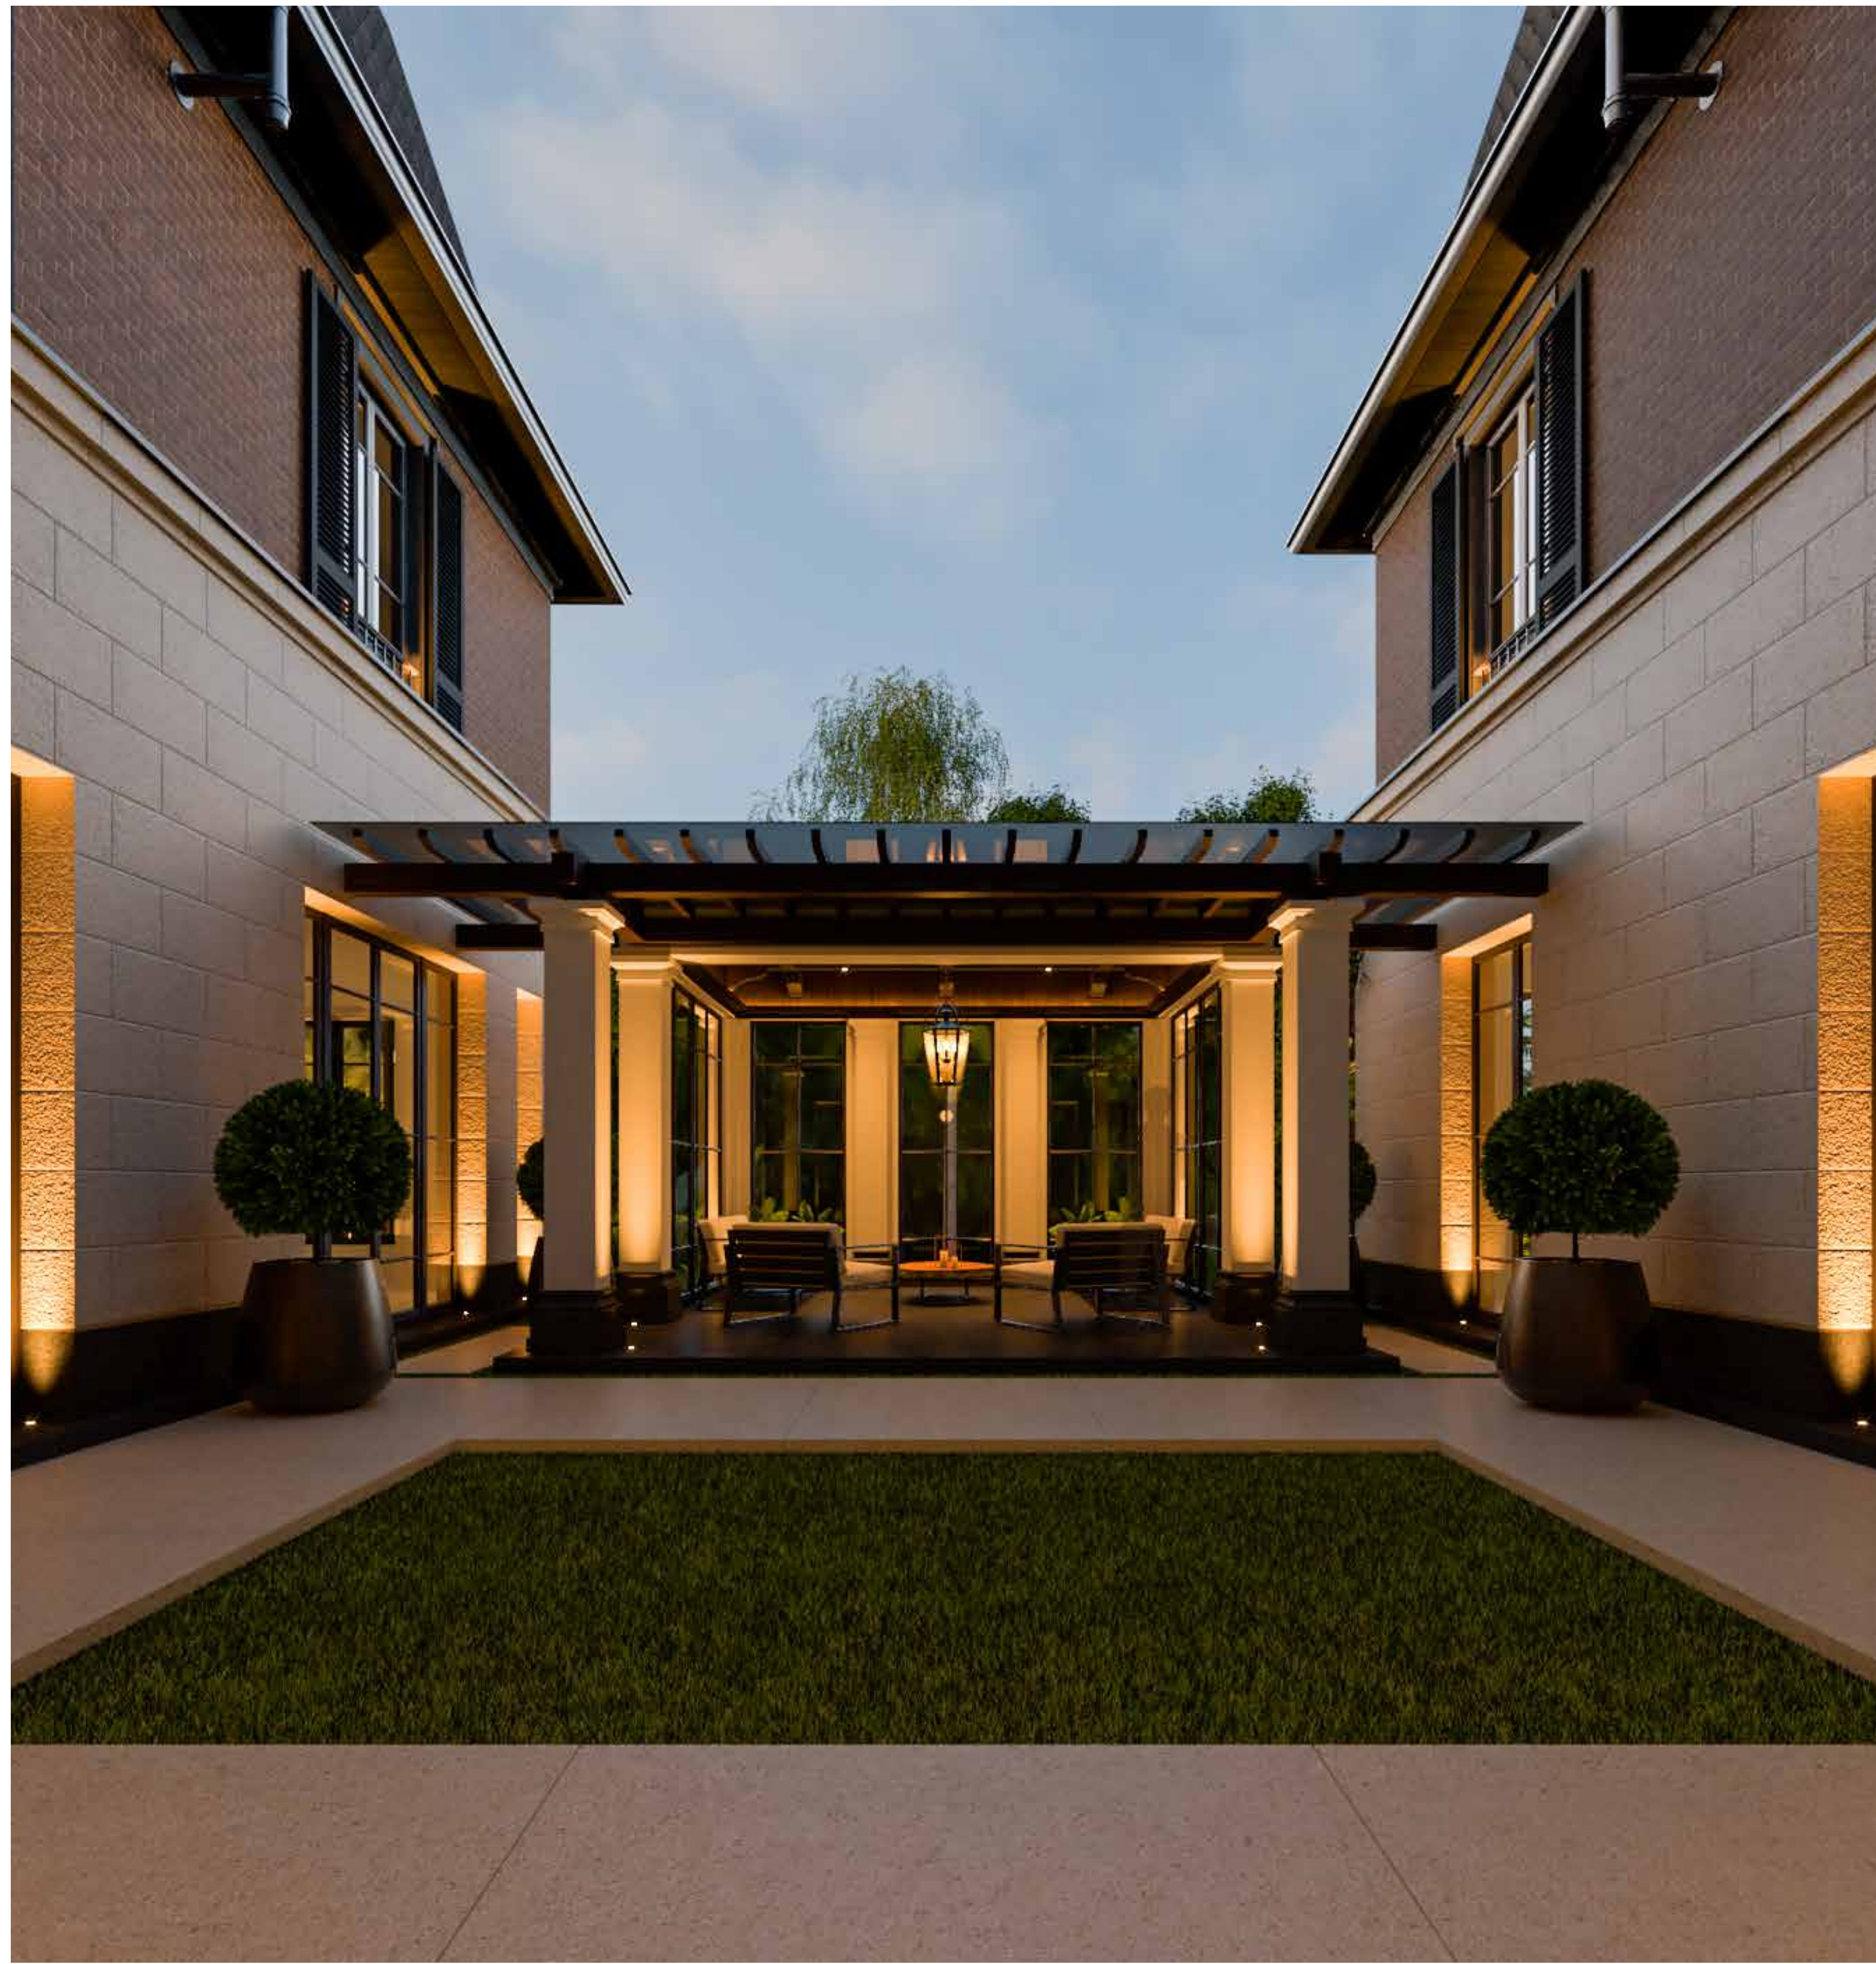

RM House

RM House

Scope : Architecture + Interior Design
Type : Single Dwellings, Residential Estate
Location : Green Garden, West Jakarta
Area Size : 750 sqm
Design Style : Classical Tropical
Status : On Going
Year : 2024
Interior : Cowema Studio