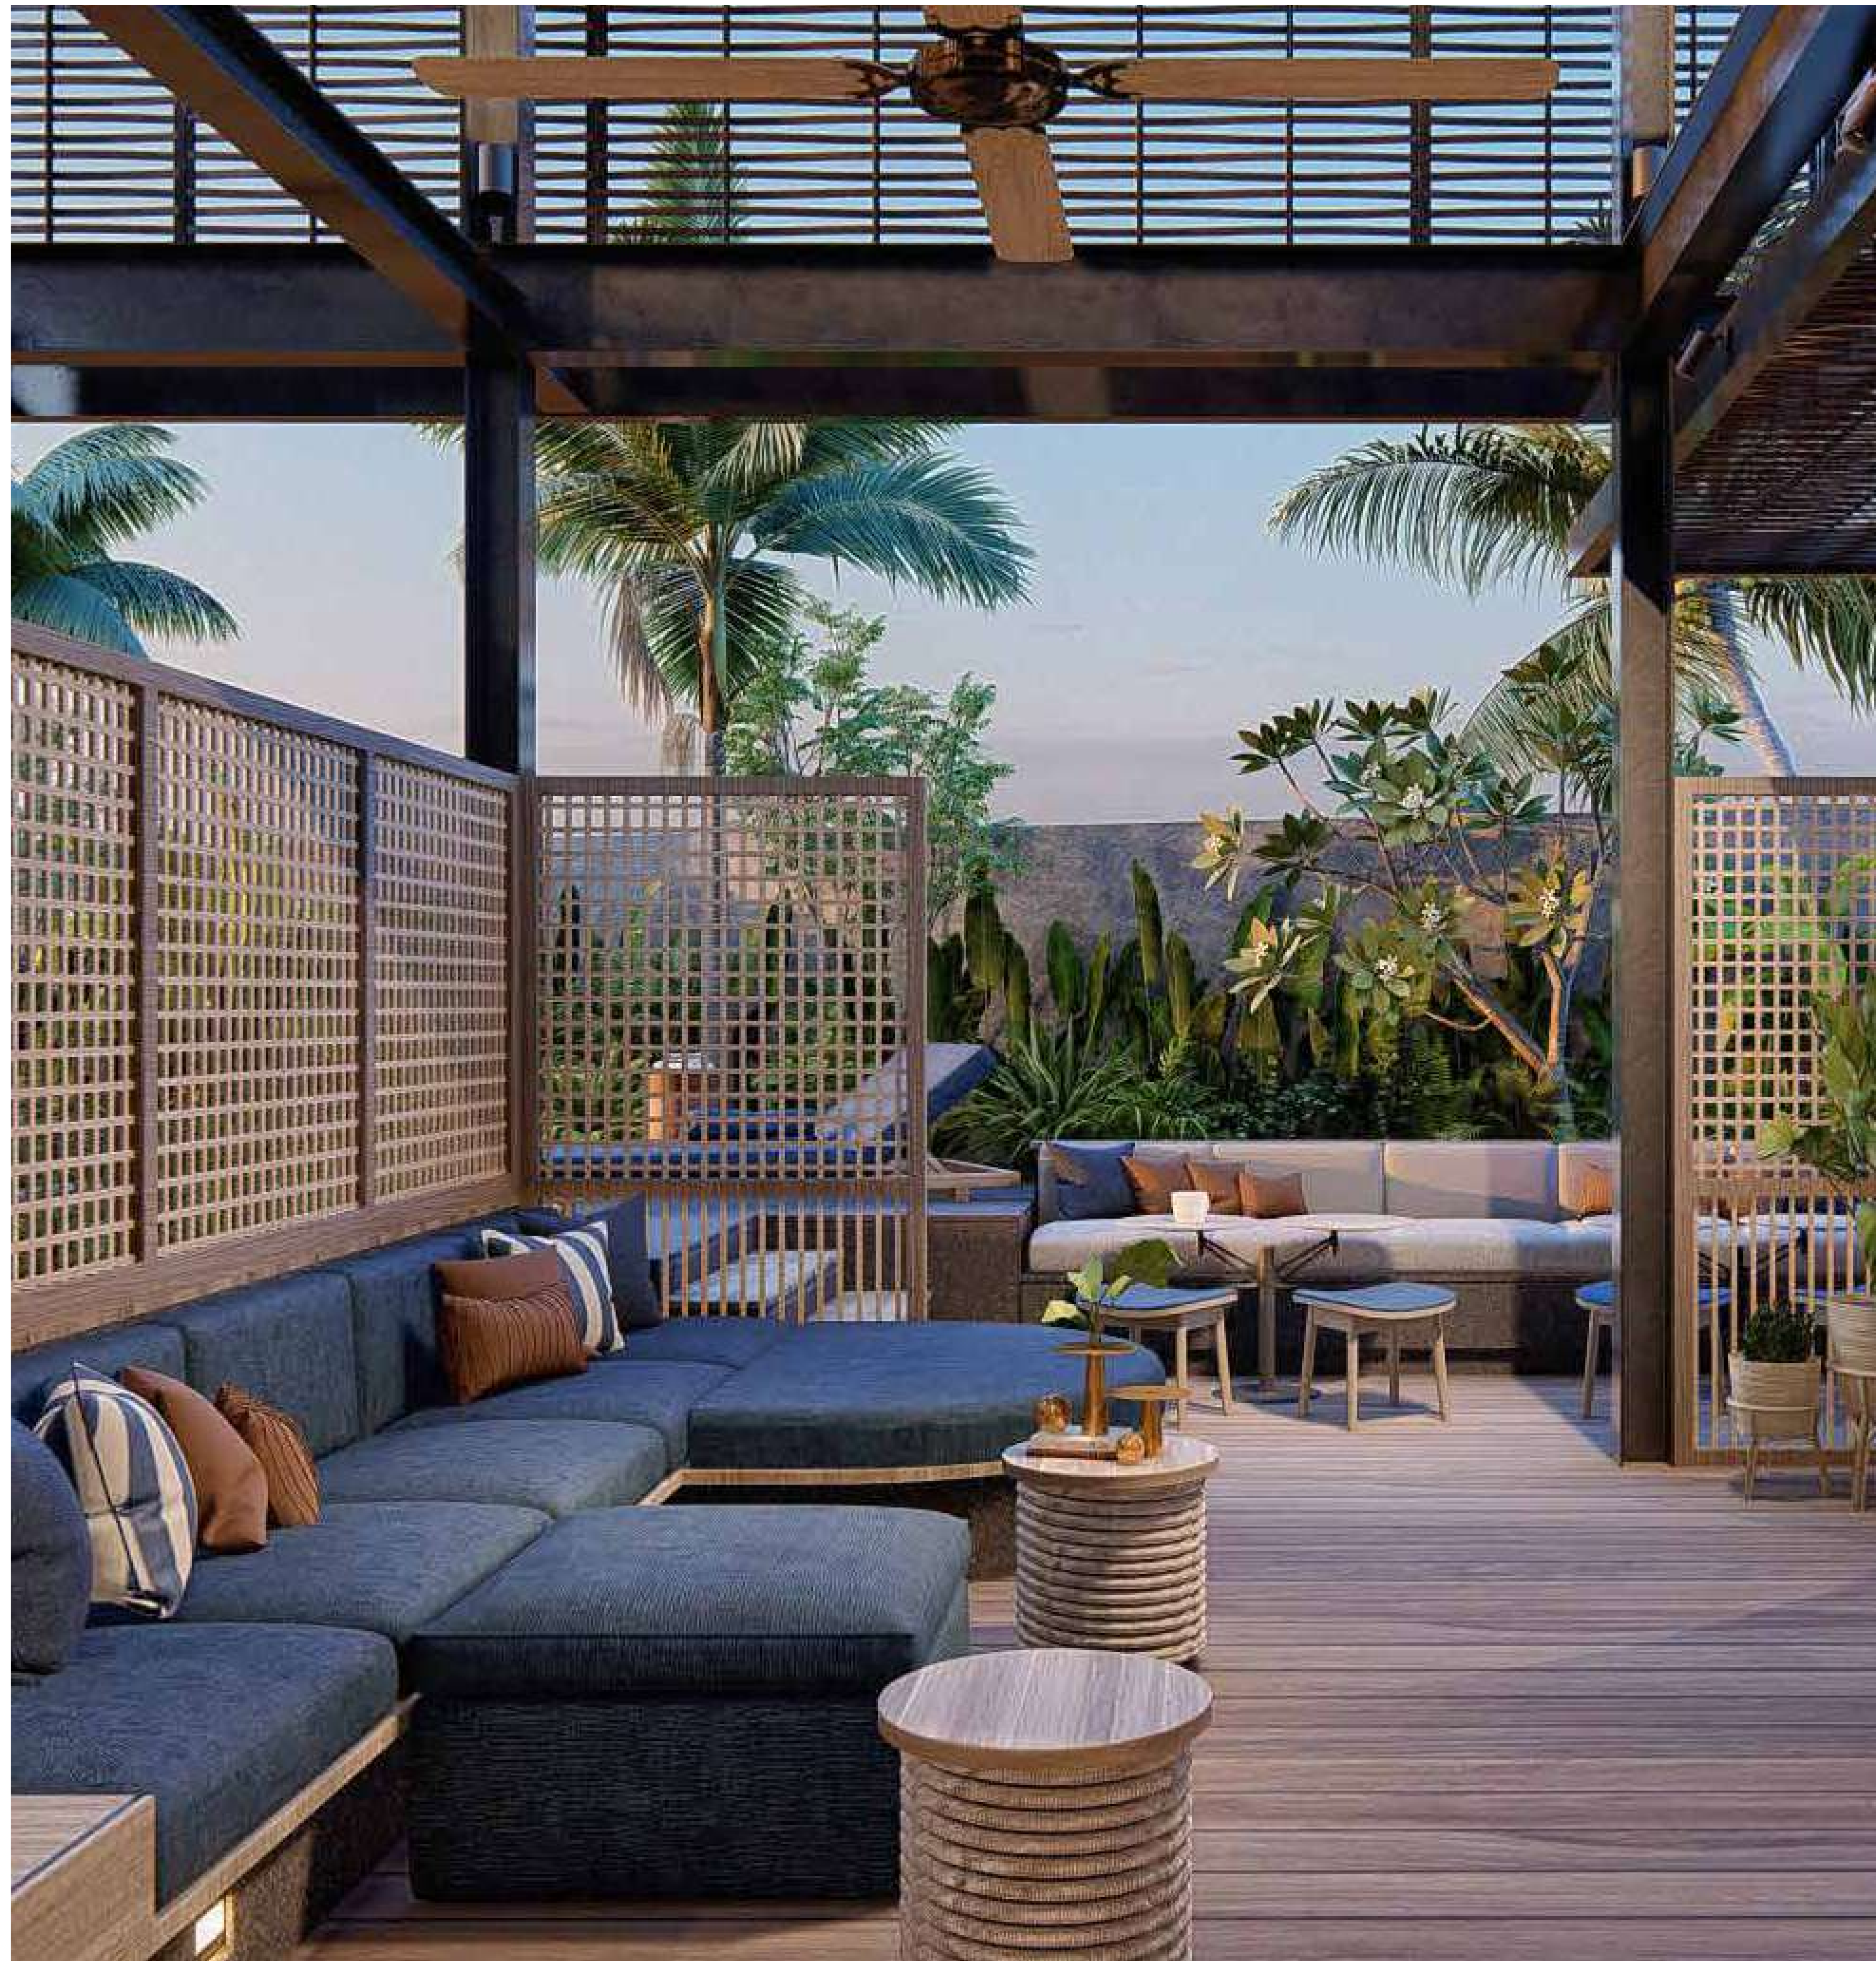

The Pasisi

Kavling 6, 7, 8, 9, & 12

Scope : Architecture + Interior Design
Type : Villa Estate
Location : Canggu, Bali
Area Size : 3.142 sqm
Building Size : 218.03 sqm
Design Style : Modern Tropical
Status : On Going
Year : On Going
Interior : Cowema Studio
Contractor : CV Arumulia Bangun Persada