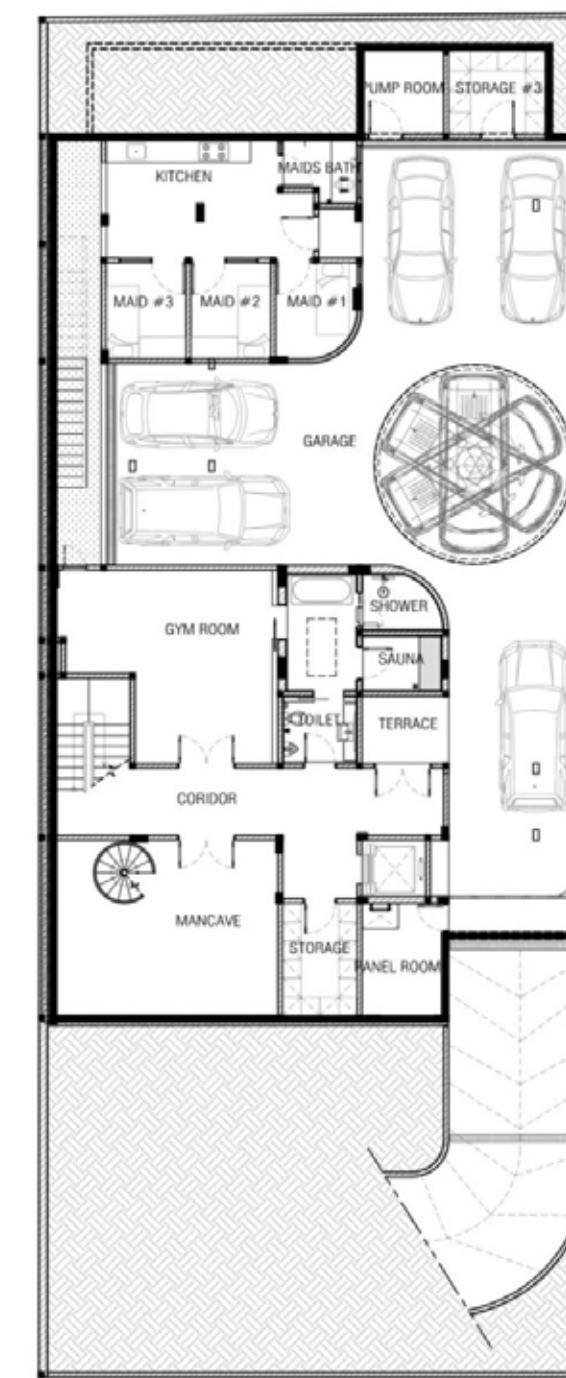

BL House

BL House

Scope : Architecture Design
Type : Single Dwellings, Residential Estate
Location : Pantai Mutiara, North Jakarta
Area Size : 424,44 sqm
Building Size : 981,06 sqm
Design Style : Modern
Status : On Going
Year : On Going

DD House

DD House

Scope	: Architecture + Interior Design
Type	: Single Dwellings, Residential Estate
Location	: North Jakarta
Area Size	: 612,5 sqm
Building Size	: 1356 sqm
Design Style	: Modern Tropical
Status	: Completed
Year	: 2018
Interior	: Cowema Studio
Contractor	: Pak Hubertus
Photographer	: Sefval Mogalana

HY House

HY House

Scope : Architecture Design
Type : Single Dwellings, Residential Estate
Location : Bandung, West Java
Area Size : 590 sqm
Building Size : 981 sqm
Design Style : Modern Tropical
Status : On Going
Year : On Going
Interior : Mudita Lestari
Contractor : By Owner