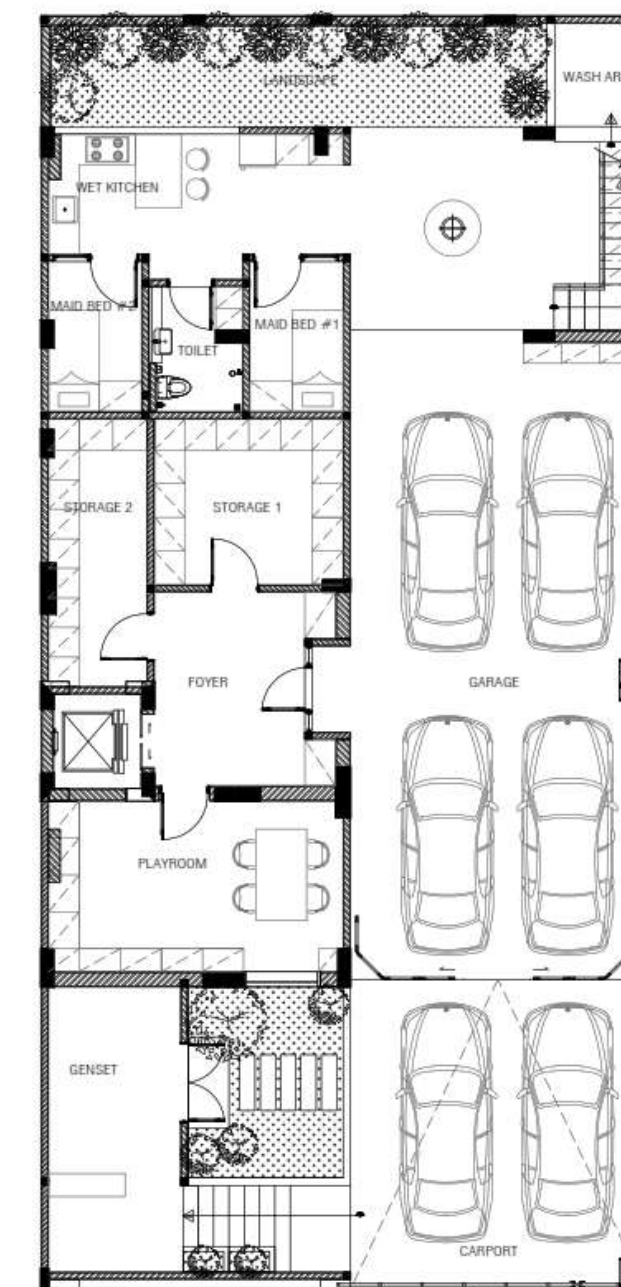

PNY House

Scope : Architecture + Interior Design
Type : Single Dwellings, Residential Estate
Location : Permata Buana, West Jakarta
Area Size : 400 sqm
Building Size : 1,100 sqm
Design Style : Classical Tropical
Status : On Going
Year : On Going
Interior : Cowema Studio
Contractor : Pak Irwan