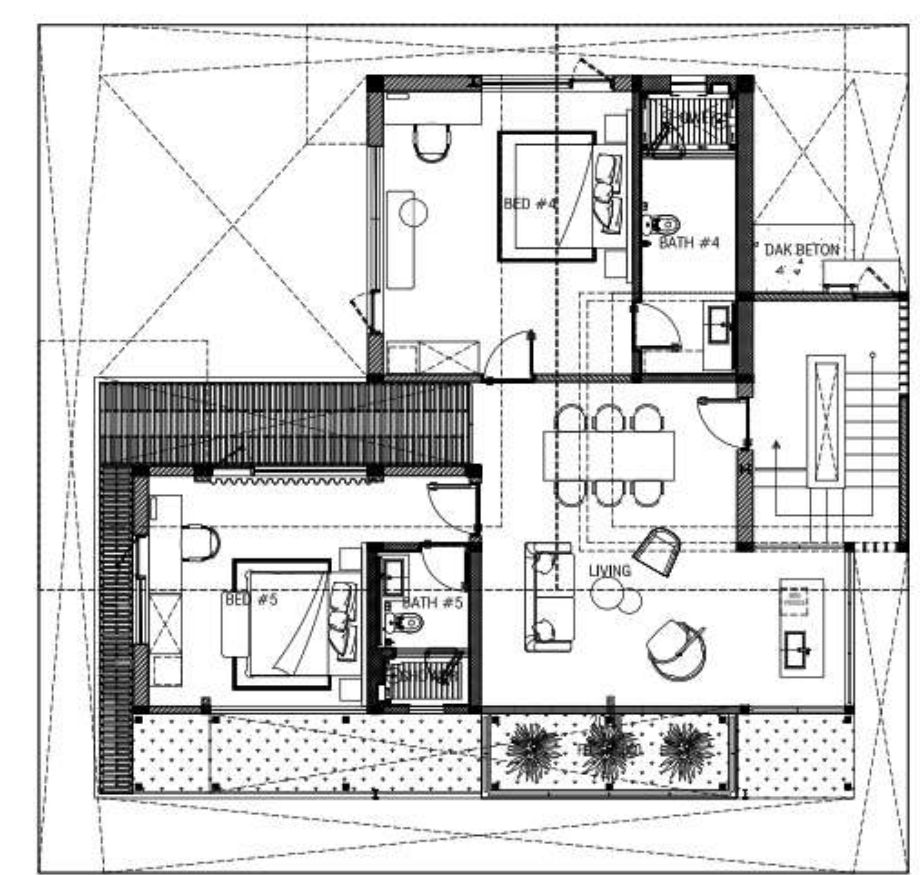

RK House

RK House

Scope : Architecture + Interior Design
Type : Single Dwellings, Residential Estate
Location : Cinere, Tangerang
Area Size : 475 sqm
Building Size : 943 sqm
Design Style : Modern Tropical
Status : Completed
Year : 2023
Interior : Cowema Studio
Contractor : Pak Griffin

The Hollow

The Hollow

Scope : Architecture + Interior Design
Type : Single Dwellings, Villa Estate
Location : Canggu, Bali
Area Size : 250 sqm
Building Size : 323 sqm
Design Style : Tropical
Status : Completed
Year : 2023
Interior : Cowema Studio
Contractor : Pak Kiki
Photographer : Balirep_