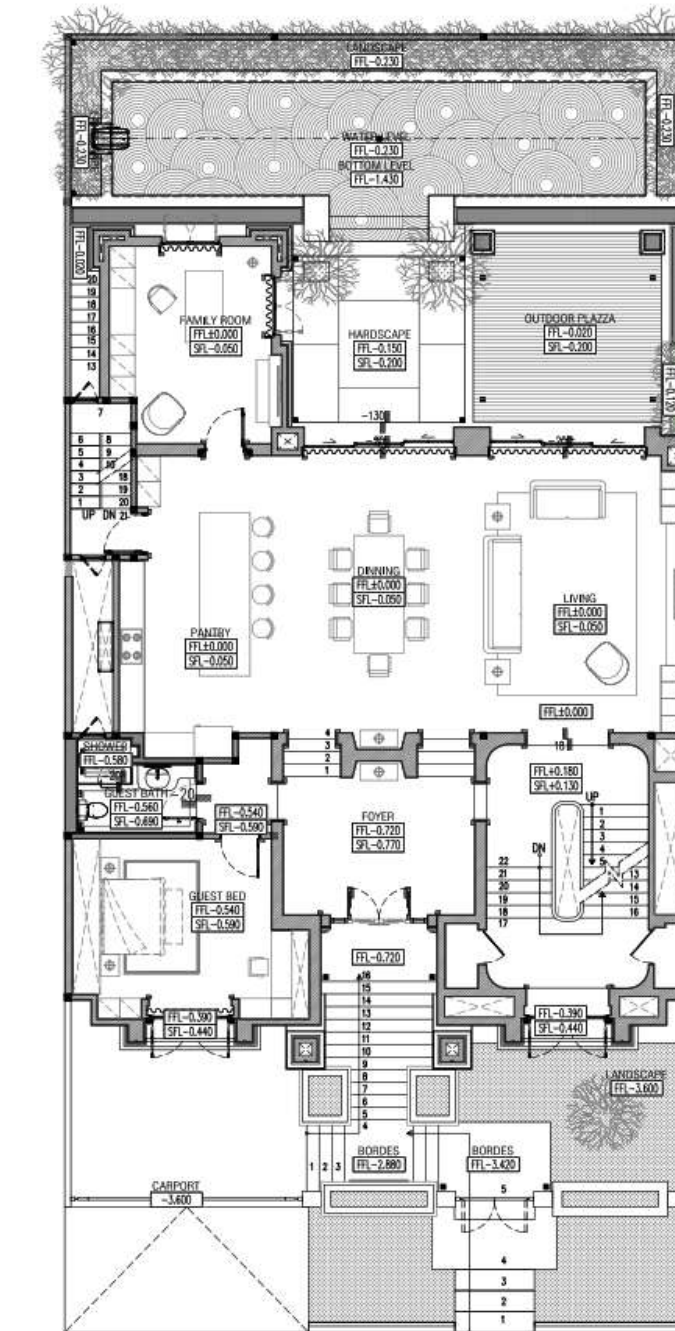

AM House

AM House

Scope : Architecture + Interior Design
Type : Single Dwellings, Residential Estate
Location : North Jakarta
Area Size : 420 sqm
Building Size : 864 sqm
Design Style : Classical, Tropical
Status : Completed
Year : 2023
Interior : Cowema Studio
Contractor : Pak Iko Kiswanto
Photographer : Nilai Asia, & Mario Wibowo