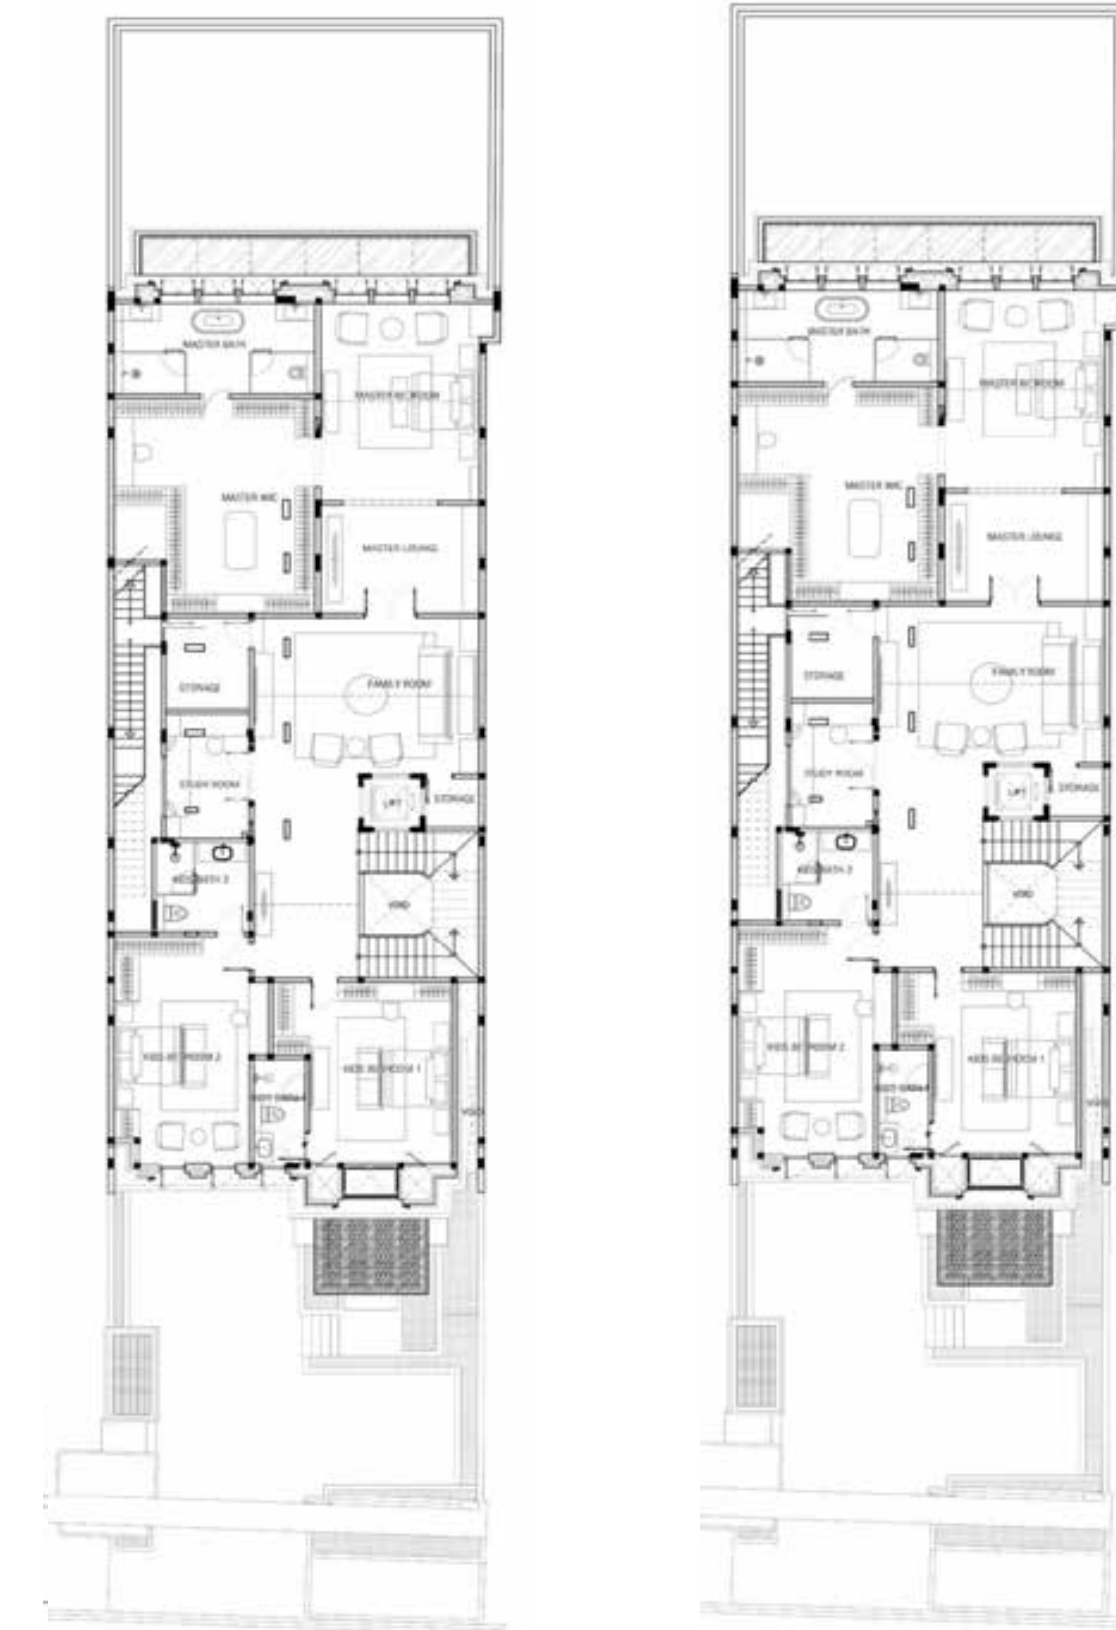

AM House

AM House

Scope : Architecture + Interior Design
Type : Single Dwellings, Residential Estate
Location : North Jakarta
Area Size : 420 sqm
Building Size : 864 sqm
Design Style : Classical, Tropical
Status : Completed
Year : 2023
Interior : Cowema Studio
Contractor : Pak Iko Kiswanto
Photographer : Nilai Asia, & Mario Wibowo

AW House

AW House

Scope	: Architecture + Interior Design
Type	: Single Dwellings, Residential Estate
Location	: Padalarang, Bandung
Area Size	: 389.4 sqm
Building Size	: 592.78 sqm
Design Style	: Classical Tropical
Status	: On Going
Year	: On Going
Interior	: Cowema Studio
Contractor	: Pak Irwan

BJ House

BJ House

Scope	: Architecture Design
Type	: Single Dwellings, Residential Estate
Location	: Menteng, Central Jakarta
Area Size	: 596.42 sqm
Building Size	: 1,111.51 sqm
Design Style	: Classical Tropical
Status	: On Going
Year	: On Going
Interior	: Mudita Lestari
Contractor	: Pak Eddy