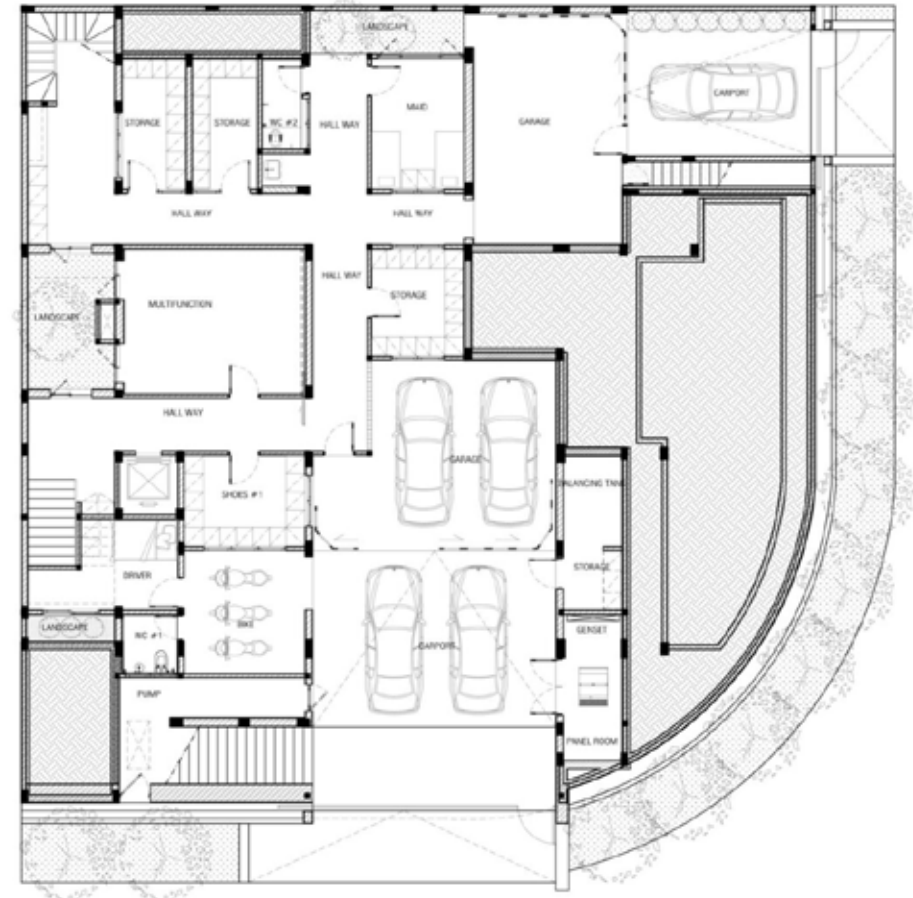

NF House

Scope : Architecture Design
Type : Single Dwellings, Residential Estate
Location : Permata Buana, West Jakarta
Area Size : 608 sqm
Building Size : 1,400 sqm
Design Style : Contemporary Classic
Status : Completed
Year : 2022
Interior : Integrha Pratama Artistry
Contractor : Ronny Budhihardja
Photographer : Cowema Studio