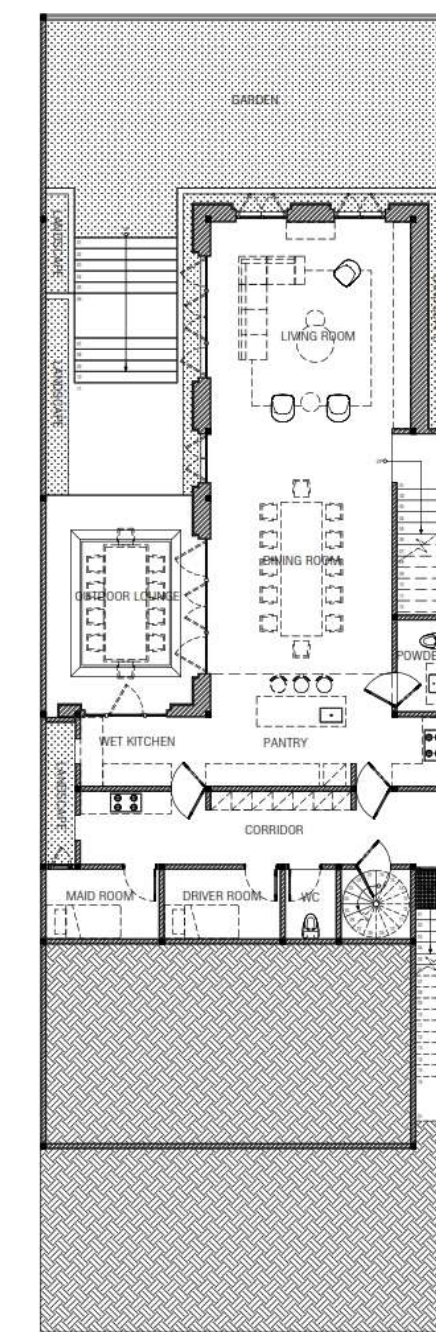

AM House

AM House

Scope : Architecture + Interior Design
Type : Single Dwellings, Residential Estate
Location : North Jakarta
Area Size : 420 sqm
Building Size : 864 sqm
Design Style : Classical, Tropical
Status : Completed
Year : 2023
Interior : Cowema Studio
Contractor : Pak Iko Kiswanto
Photographer : Nilai Asia, & Mario Wibowo

AW House

AW House

Scope	: Architecture + Interior Design
Type	: Single Dwellings, Residential Estate
Location	: Padalarang, Bandung
Area Size	: 389.4 sqm
Building Size	: 592.78 sqm
Design Style	: Classical Tropical
Status	: On Going
Year	: On Going
Interior	: Cowema Studio
Contractor	: Pak Irwan