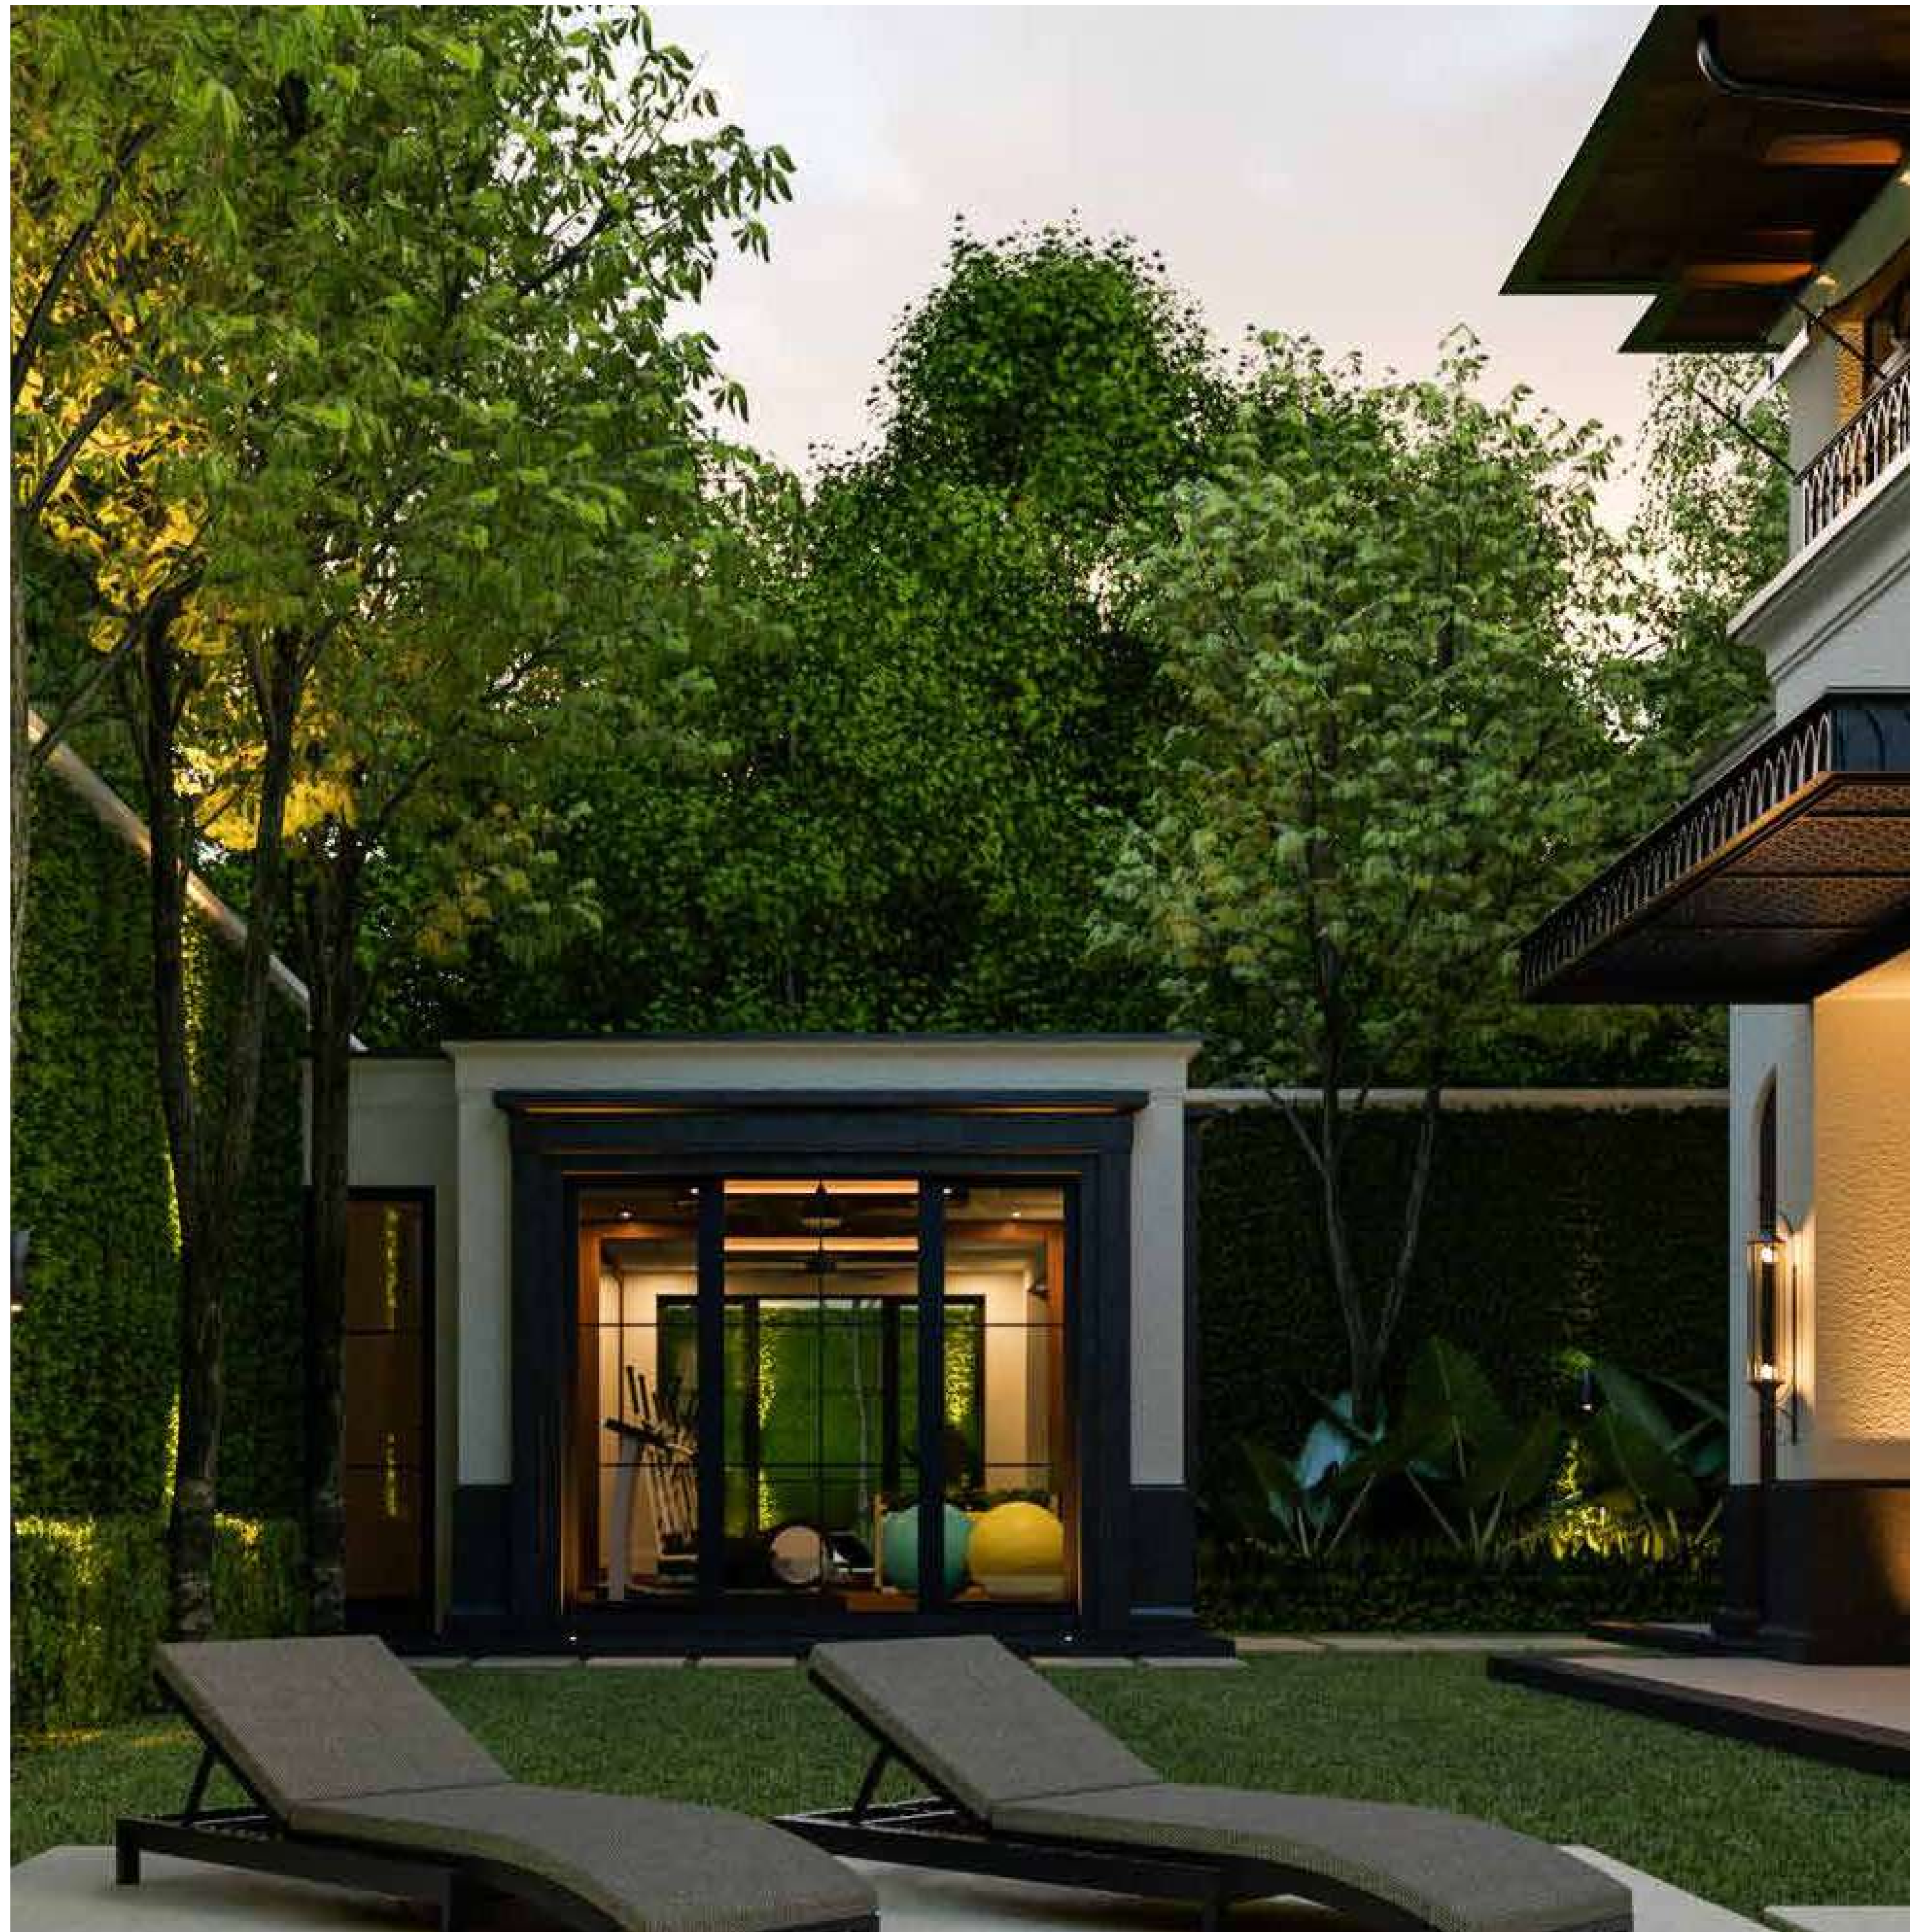

DP24 House

Scope	: Architecture + Interior Design
Type	: Single Dwellings, Residential Estate
Location	: Menteng, Central Jakarta
Area Size	: 1,527 sqm
Building Size	: 1,654 sqm
Design Style	: Classical Tropical
Status	: On Going
Year	: On Going
Interior	: Cowema Studio
Contractor	: Pak Irwan