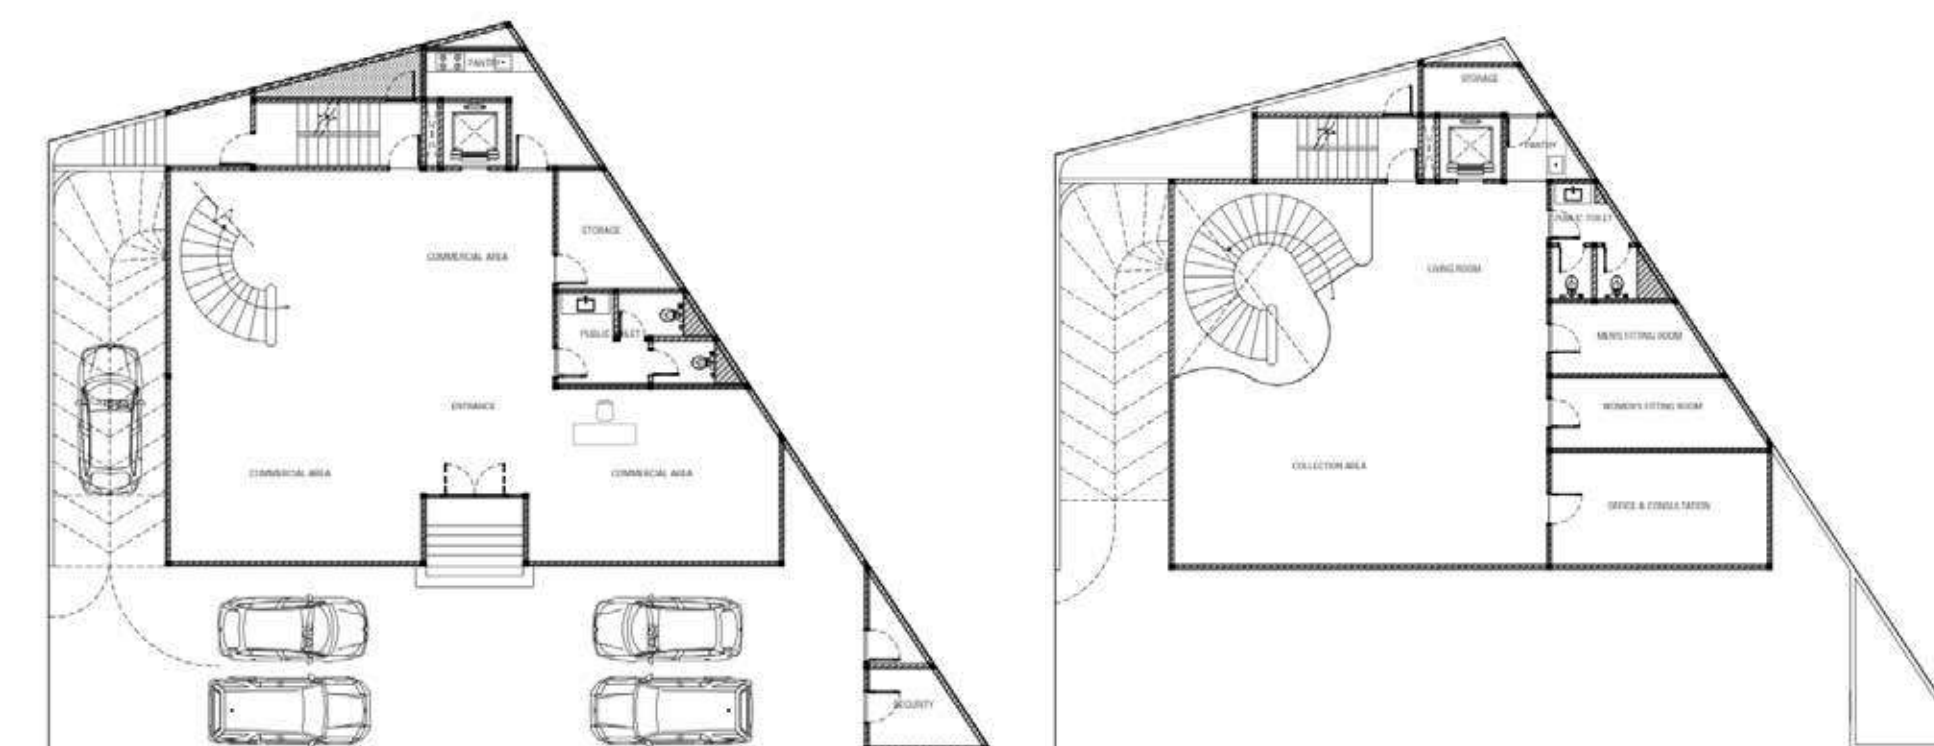

GB House

GB House

Scope : Architecture + Interior Design
Type : Single Dwellings, Residential Estate
Location : Summarecon, Bogor
Area Size : 420 sqm
Building Size : 904.73 sqm
Design Style : Classical Tropical
Status : On Going
Year : 2024
Interior : Cowema Studio
Contractor : Pak Robiyanto

IG Mixuse

IG Mixuse

Scope : Architecture + Interior Design
Type : Mixuse, Apartment
Location : Kebayoran Baru, South Jakarta
Area Size : 400 sqm
Building Size : 1,400 sqm
Design Style : Classical Tropical
Status : Concept
Year : 2023
Interior : Cowema Studio