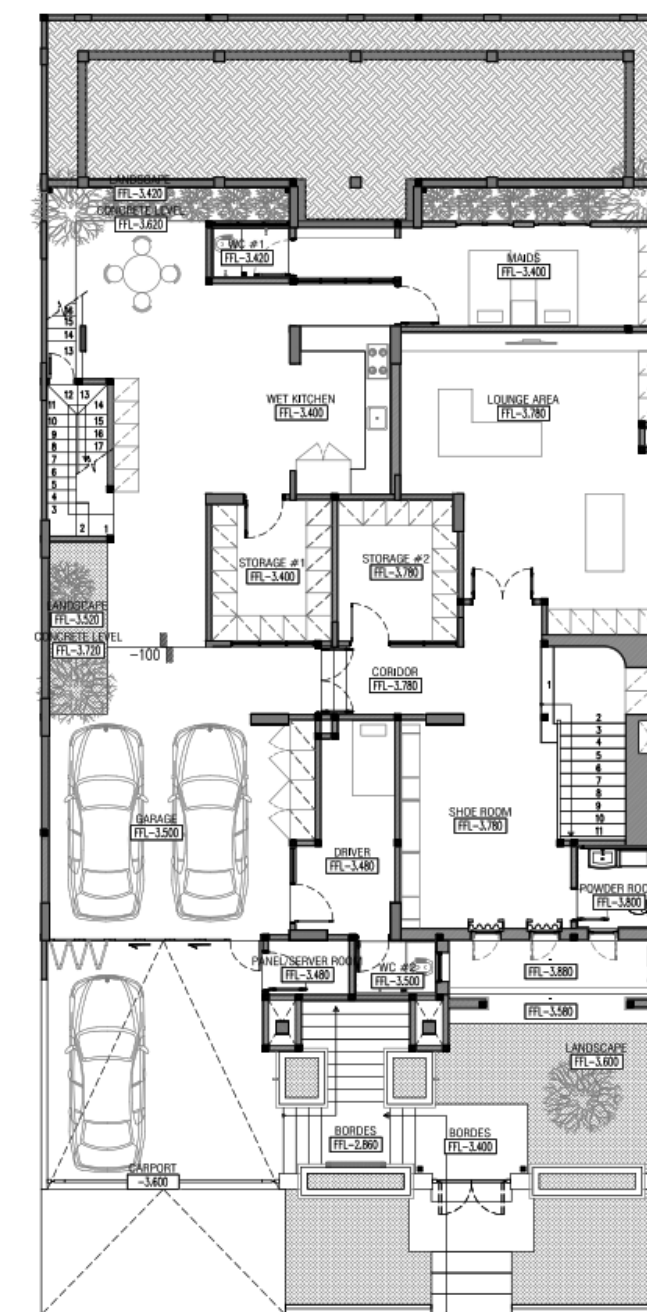

The Hollow

The Hollow

Scope : Architecture + Interior Design
Type : Single Dwellings, Villa Estate
Location : Canggu, Bali
Area Size : 250 sqm
Building Size : 323 sqm
Design Style : Tropical
Status : Completed
Year : 2023
Interior : Cowema Studio
Contractor : Pak Kiki
Photographer : Balirep_

AM House

AM House

Scope : Architecture + Interior Design
Type : Single Dwellings, Residential Estate
Location : North Jakarta
Area Size : 420 sqm
Building Size : 864 sqm
Design Style : Classical, Tropical
Status : Completed
Year : 2023
Interior : Cowema Studio
Contractor : Pak Iko Kiswanto
Photographer : Nilai Asia, & Mario Wibowo