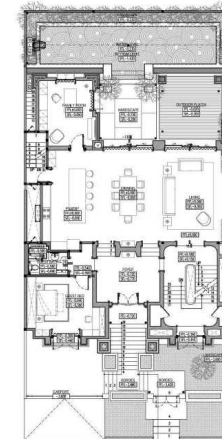

AM House

AM House

Scope	: Architecture + Interior Design
Type	: Single Dwellings, Residential Estate
Location	: North Jakarta
Area Size	: 420 sqm
Building Size	: 864 sqm
Design Style	: Classical, Tropical
Status	: Completed
Year	: 2023
Interior	: Cowema Studio
Contractor	: Pak Iko Kiswanto
Photographer	: Nilai Asia, & Mario Wibowo