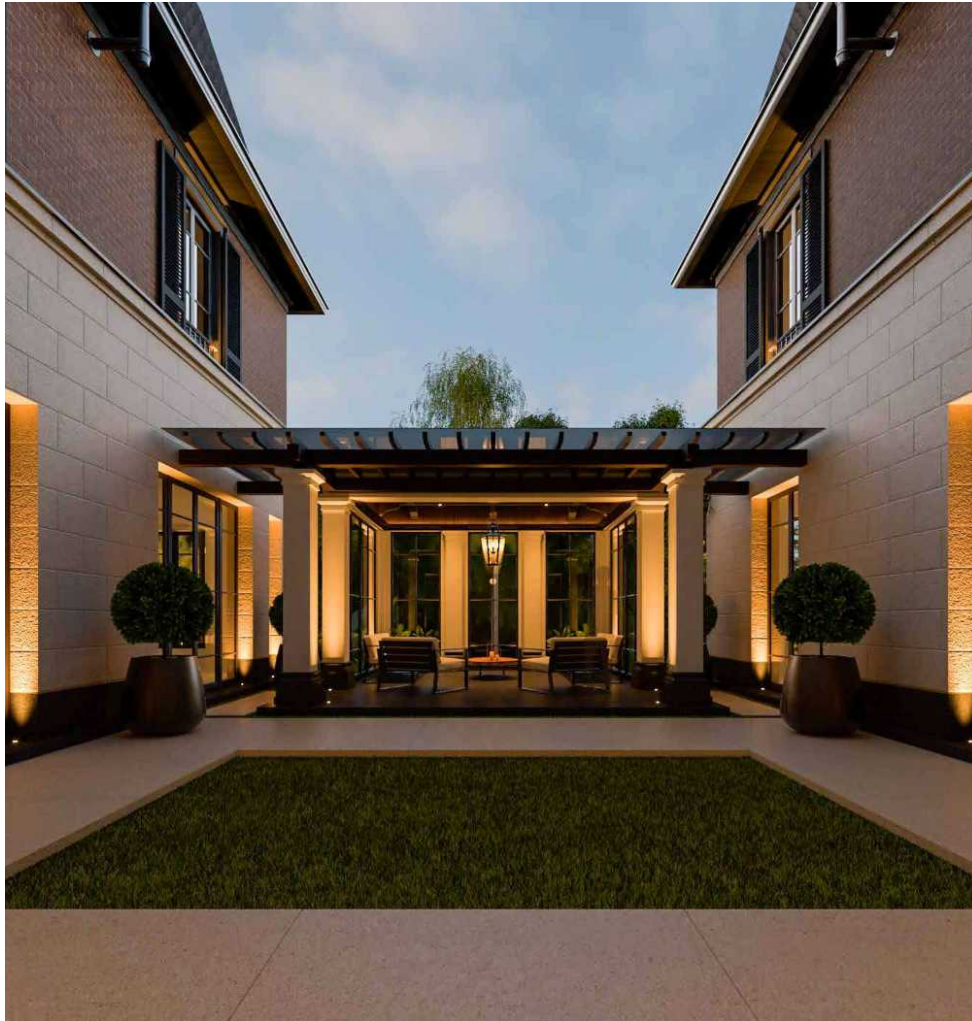

RM House

Scope	: Architecture + Interior Design
Type	: Single Dwellings, Residential Estate
Location	: Green Garden, West Jakarta
Area Size	: 750 sqm
Design Style	: Classical Tropical
Status	: On Going
Year	: 2024
Interior	: Cowema Studio