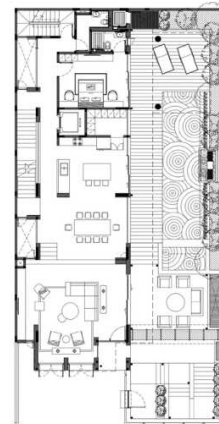

HY House

HY House

Scope	: Architecture Design
Type	: Single Dwellings, Residential Estate
Location	: Bandung, West Java
Area Size	: 590 sqm
Building Size	: 981 sqm
Design Style	: Modern Tropical
Status	: On Going
Year	: On Going
Interior	: Mudita Lestari
Contractor	: By Owner

JG House

JG House

Scope	: Architecture + Interior Design
Type	: Single Dwellings, Residential Estate
Location	: Pantai Indah Kapuk, North Jakarta
Area Size	: 600 sqm
Building Size	: 400 sqm
Design Style	: Modern Tropical
Status	: Completed
Year	: 2019
Interior	: Cowema Studio
Contractor	: -
Photographer	: Cowema Studio