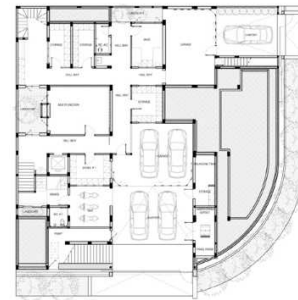

NF House

Scope	: Architecture Design
Type	: Single Dwellings, Residential Estate
Location	: Permata Buana, West Jakarta
Area Size	: 608 sqm
Building Size	: 1,400 sqm
Design Style	: Contemporer Classic
Status	: Completed
Year	: 2022
Interior	: Integrha Pratama Artistry
Contractor	: Ronny Budhihardja
Photographer	: Cowema Studio