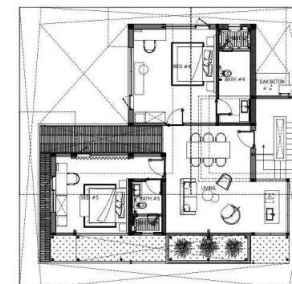

The Hollow

Scope : Architecture + Interior Design
Type : Single Dwellings, Villa Estate
Location : Canggu, Bali
Area Size : 250 sqm
Building Size : 323 sqm
Design Style : Tropical
Status : Completed
Year : 2023
Interior : Cowema Studio
Contractor : Pak Kiki
Photographer : Balirep_