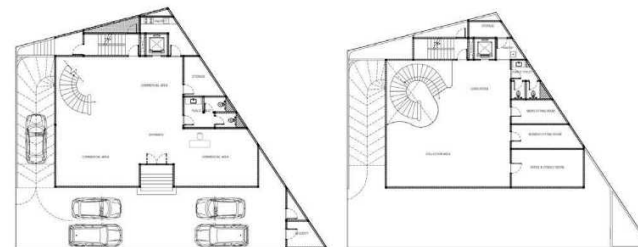

GB House

GB House

Scope	: Architecture + Interior Design
Type	: Single Dwellings, Residential Estate
Location	: Summarecon, Bogor
Area Size	: 420 sqm
Building Size	: 904.73 sqm
Design Style	: Classical Tropical
Status	: On Going
Year	: 2024
Interior	: Cowema Studio
Contractor	: Pak Robiyanto

IG Mixuse

IG Mixuse

Scope	: Architecture + Interior Design
Type	: Mixuse, Apartment
Location	: Kebayoran Baru, South Jakarta
Area Size	: 400 sqm
Building Size	: 1,400 sqm
Design Style	: Classical Tropical
Status	: Concept
Year	: 2023
Interior	: Cowema Studio