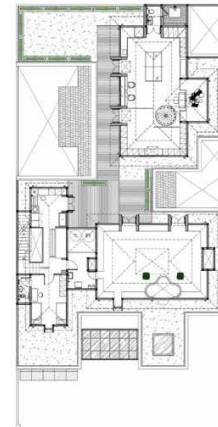

GA House

Scope	: Architecture + Interior Design
Type	: Single Dwellings, Residential Estate
Location	: West Jakarta
Area Size	: 800 sqm
Building Size	: 765 sqm
Design Style	: Tropical Singapore Colonial
Status	: Completed
Year	: 2019
Interior	: Cowema Studio
Contractor	: Pak Munadi
Photographer	: Welly Kusumo