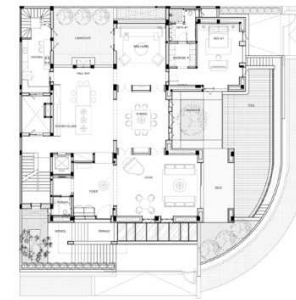

NF House

Scope	: Architecture Design
Type	: Single Dwellings, Residential Estate
Location	: Permata Buana, West Jakarta
Area Size	: 608 sqm
Building Size	: 1400 sqm
Design Style	: Tropical Contemporer
Status	: Completed
Year	: 2022
Interior	: Integrha Pratama Artistry
Contractor	: Ronny Budhihardja
Photographer	: Cowema Studio