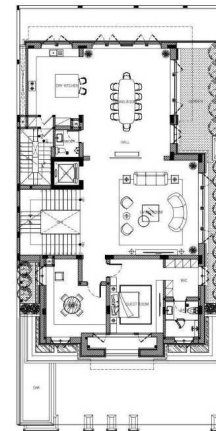

DR House

Scope	: Architecture + Interior Design
Type	: Single Dwellings, Residential Estate
Location	: Ancol, North Jakarta
Area Size	: 450 sqm
Building Size	: 900 sqm
Design Style	: Classical Tropical
Status	: On Going
Year	: On Going
Interior	: Cowema Studio
Contractor	: By owner