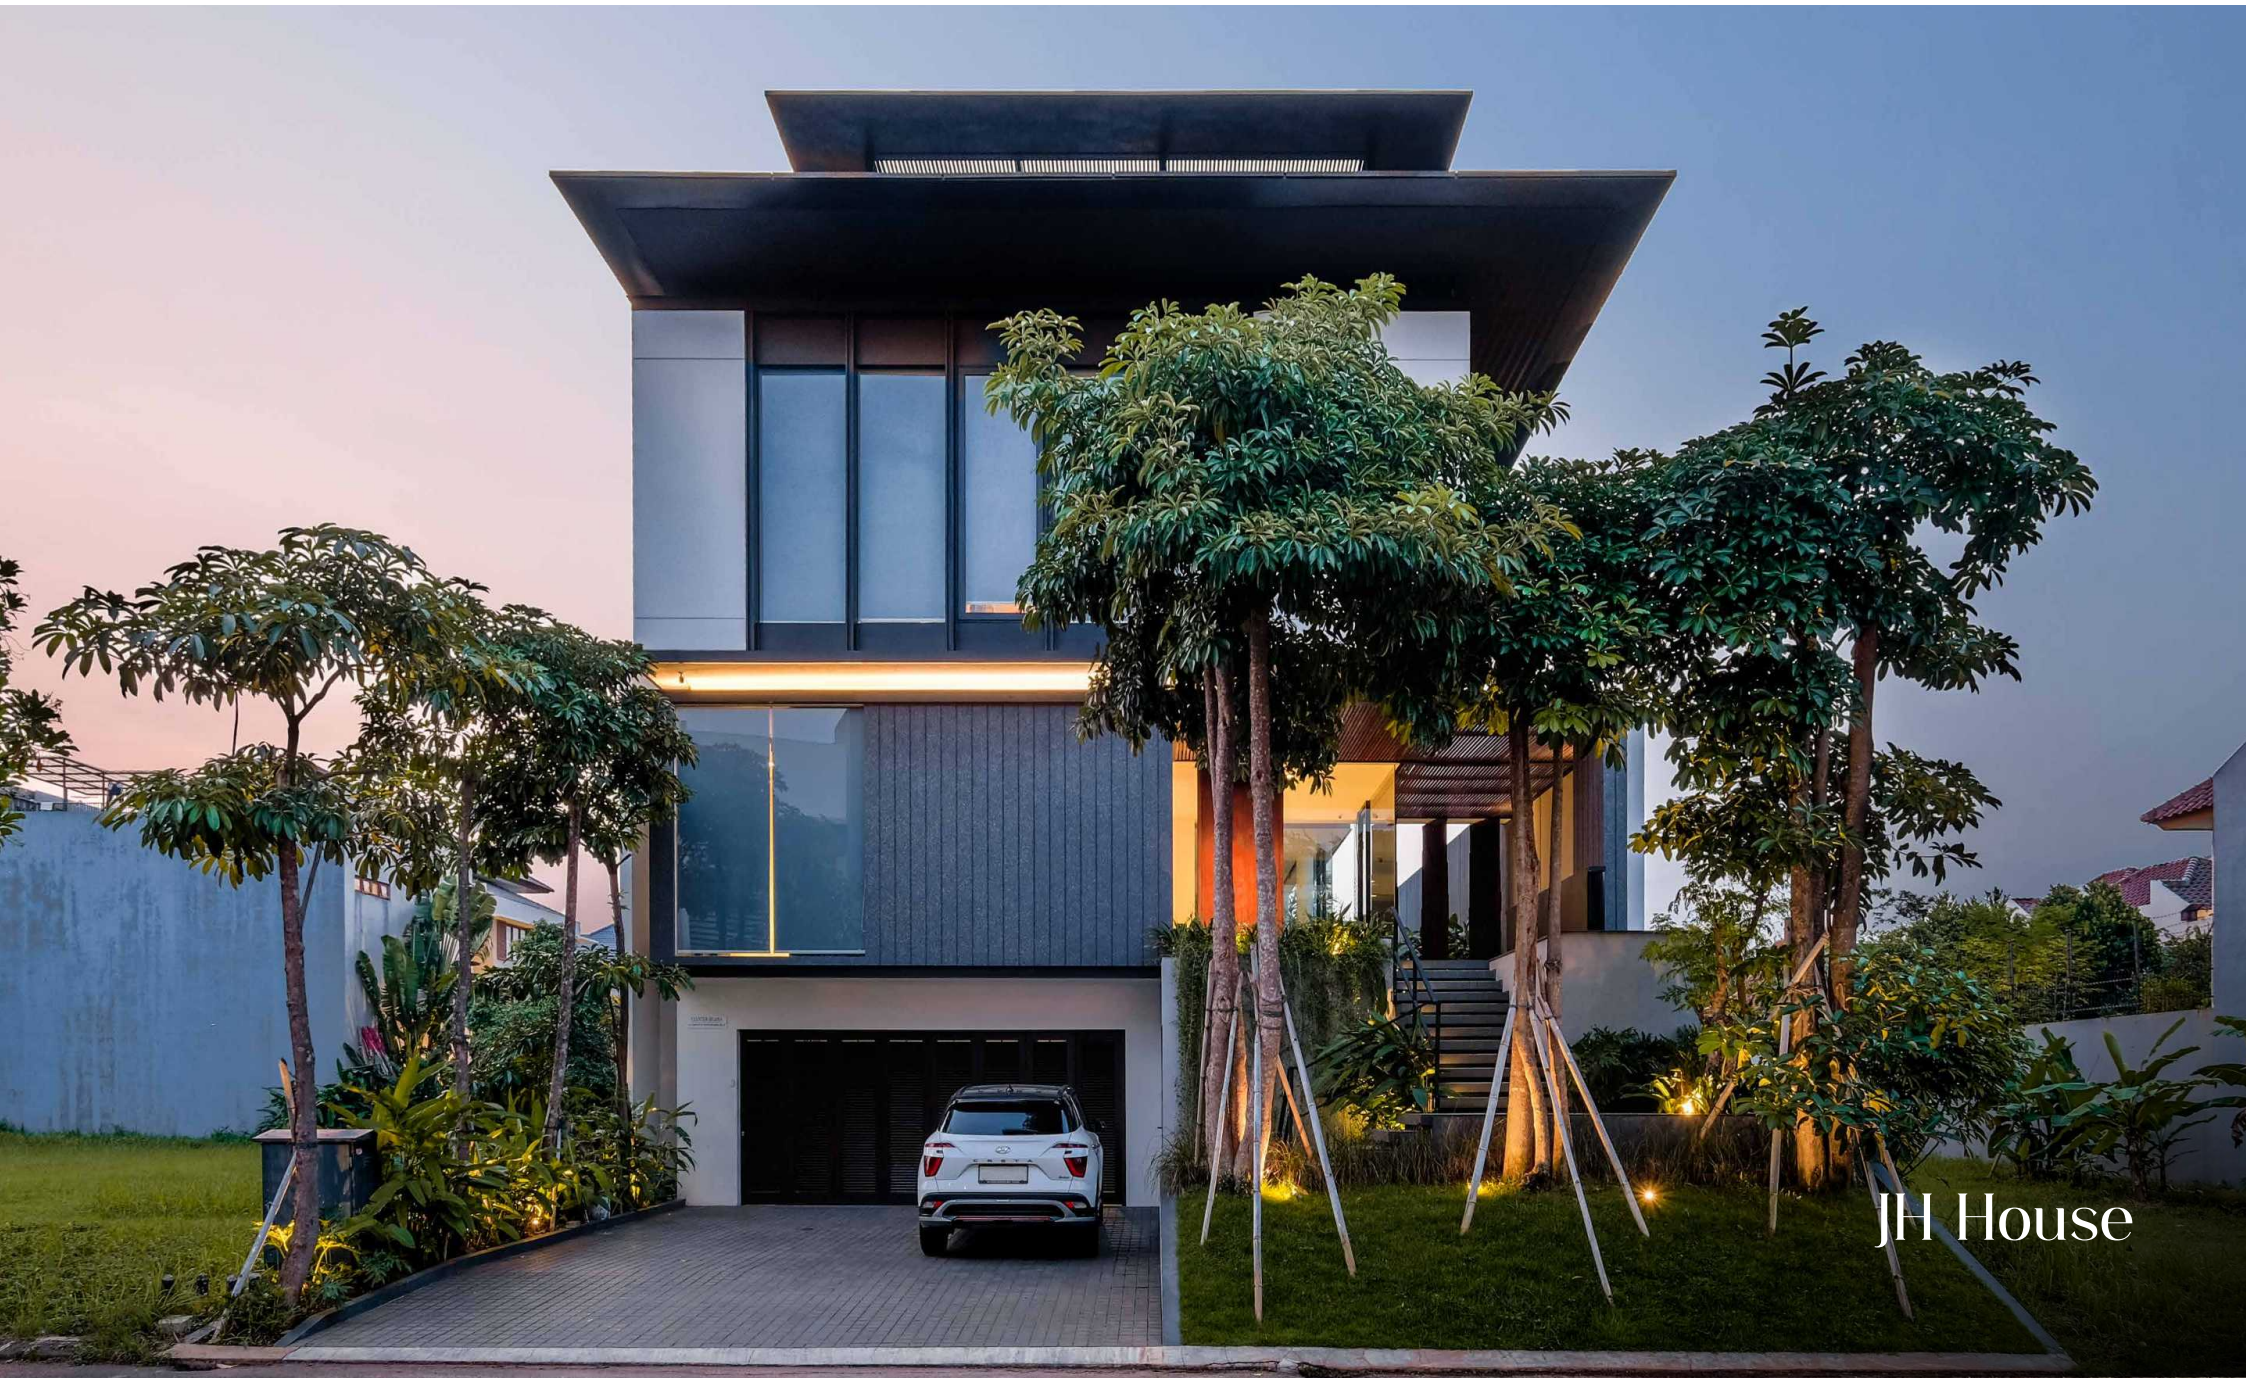

In the same year, CSA won an award as the first winner in an architectural design competition for a 'Finished Project' category held by Daikin in collaboration with IAI and HDII Jakarta. At the next year, Cowema Studio continued its winning streak in the Daikin competition, securing first place in the Finished Project Interior category. In 2024, the studio participated in the Naifest and was ranked in the top five by visitor votes. Additionally, Cowema Studio received the National Steel Architectural Award 2024 for the MG House residential project, winning first place in the built residential category and advancing to the ASEAN finals.

HY House

HY House

Scope	: Architecture Design
Type	: Single Dwellings, Residential Estate
Location	: Bandung, West Java
Area Size	: 590 sqm
Building Size	: 981 sqm
Design Style	: Modern Tropical
Status	: On Going
Year	: On Going
Interior	: Mudita Lestari
Contractor	: By Owner

JG House

JG House

Scope	: Architecture + Interior Design
Type	: Single Dwellings, Residential Estate
Location	: Pantai Indah Kapuk, North Jakarta
Area Size	: 600 sqm
Building Size	: 400 sqm
Design Style	: Modern Tropical
Status	: Completed
Year	: 2019
Interior	: Cowema Studio
Contractor	: -
Photographer	: Cowema Studio

JK House

JK House

Scope	: Architecture Design
Type	: Single Dwellings, Residential Estate
Location	: Pantai Indah Kapuk, North Jakarta
Area Size	: 647,25 sqm
Building Size	: 1.290,6 sqm
Design Style	: Modern Tropical
Status	: Completed
Year	: 2023
Interior	: Chrystalline Interior
Contractor	: Pak Munadi
Photographer	: Cowema Studio