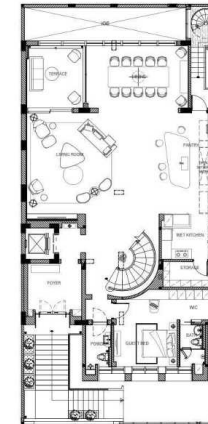

PNY House

Scope	: Architecture + Interior Design
Type	: Single Dwellings, Residential Estate
Location	: Permata Buana, West Jakarta
Area Size	: 400 sqm
Building Size	: 1,100 sqm
Design Style	: Classical Tropical
Status	: On Going
Year	: On Going
Interior	: Cowema Studio
Contractor	: Pak Irwan