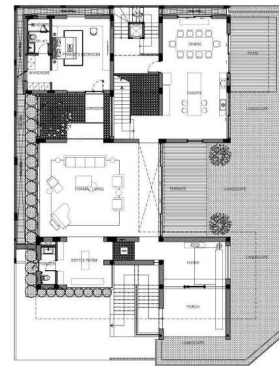

JH House

JH House

Scope	: Architecture + Interior Design
Type	: Single Dwellings, Residential Estate
Location	: Alam Sutera, Kota Tangerang
Area Size	: 420 sqm
Building Size	: 880 sqm
Design Style	: Modern Tropical
Status	: Completed
Year	: 2019
Interior	: Cowema Studio
Contractor	: Pak Griffin
Photographer	: Cowema Studio

JK House

JK House

Scope	: Architecture Design
Type	: Single Dwellings, Residential Estate
Location	: Pantai Indah Kapuk, North Jakarta
Area Size	: 647,25 sqm
Building Size	: 1.290,6 sqm
Design Style	: Modern Tropical
Status	: Completed
Year	: 2023
Interior	: Chrystalline Interior
Contractor	: Pak Munadi
Photographer	: Cowema Studio