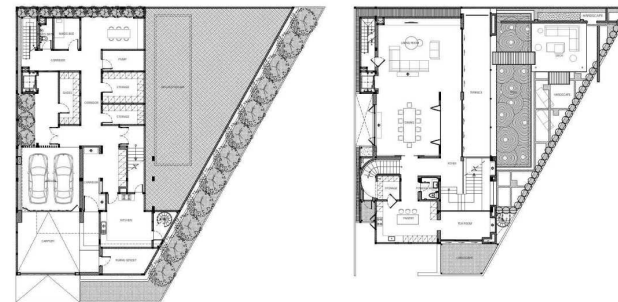

RK House

Scope	: Architecture + Interior Design
Type	: Single Dwellings, Residential Estate
Location	: Cinere, Tangerang
Area Size	: 475 sqm
Building Size	: 943 sqm
Design Style	: Modern Tropical
Status	: Completed
Year	: 2023
Interior	: Cowema Studio
Contractor	: Pak Griffin