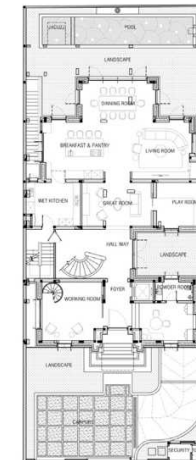

HY House

Scope	: Architecture Design
Type	: Single Dwellings, Residential Estate
Location	: Bandung, West Java
Area Size	: 590 sqm
Building Size	: 981 sqm
Design Style	: Modern Tropical
Status	: On Going
Year	: On Going
Interior	: Mudita Lestari
Contractor	: By Owner