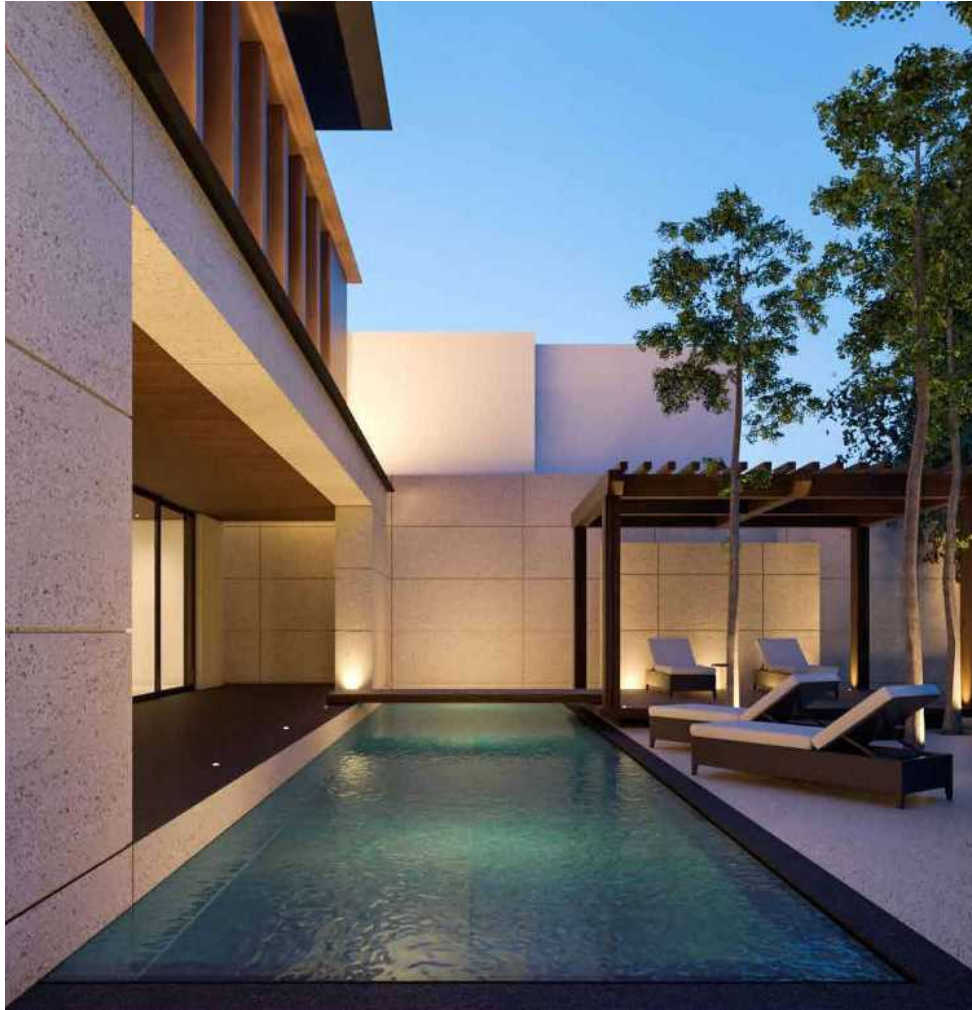

RK House

Scope	: Architecture + Interior Design
Type	: Single Dwellings, Residential Estate
Location	: Cinere, Tangerang
Area Size	: 475 sqm
Building Size	: 943 sqm
Design Style	: Modern Tropical
Status	: Completed
Year	: 2023
Interior	: Cowema Studio
Contractor	: Pak Griffin