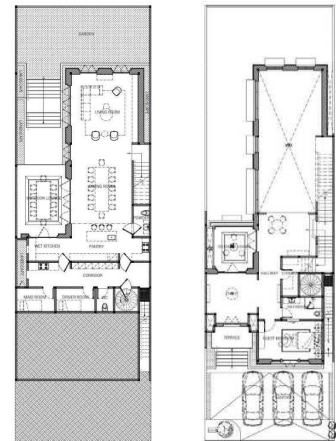

AW House

Scope	: Architecture + Interior Design
Type	: Single Dwellings, Residential Estate
Location	: Padalarang, Bandung
Area Size	: 389.4 sqm
Building Size	: 592.78 sqm
Design Style	: Classical Tropical
Status	: On Going
Year	: On Going
Interior	: Cowema Studio
Contractor	: Pak Irwan