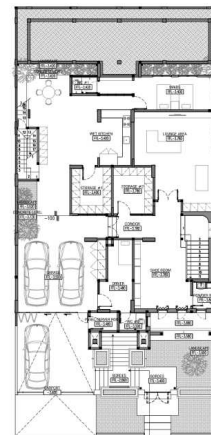

AM House

AM House

Scope	: Architecture + Interior Design
Type	: Single Dwellings, Residential Estate
Location	: North Jakarta
Area Size	: 420 sqm
Building Size	: 864 sqm
Design Style	: Classical, Tropical
Status	: Completed
Year	: 2023
Interior	: Cowema Studio
Contractor	: Pak Iko Kiswanto
Photographer	: Nilai Asia, & Mario Wibowo