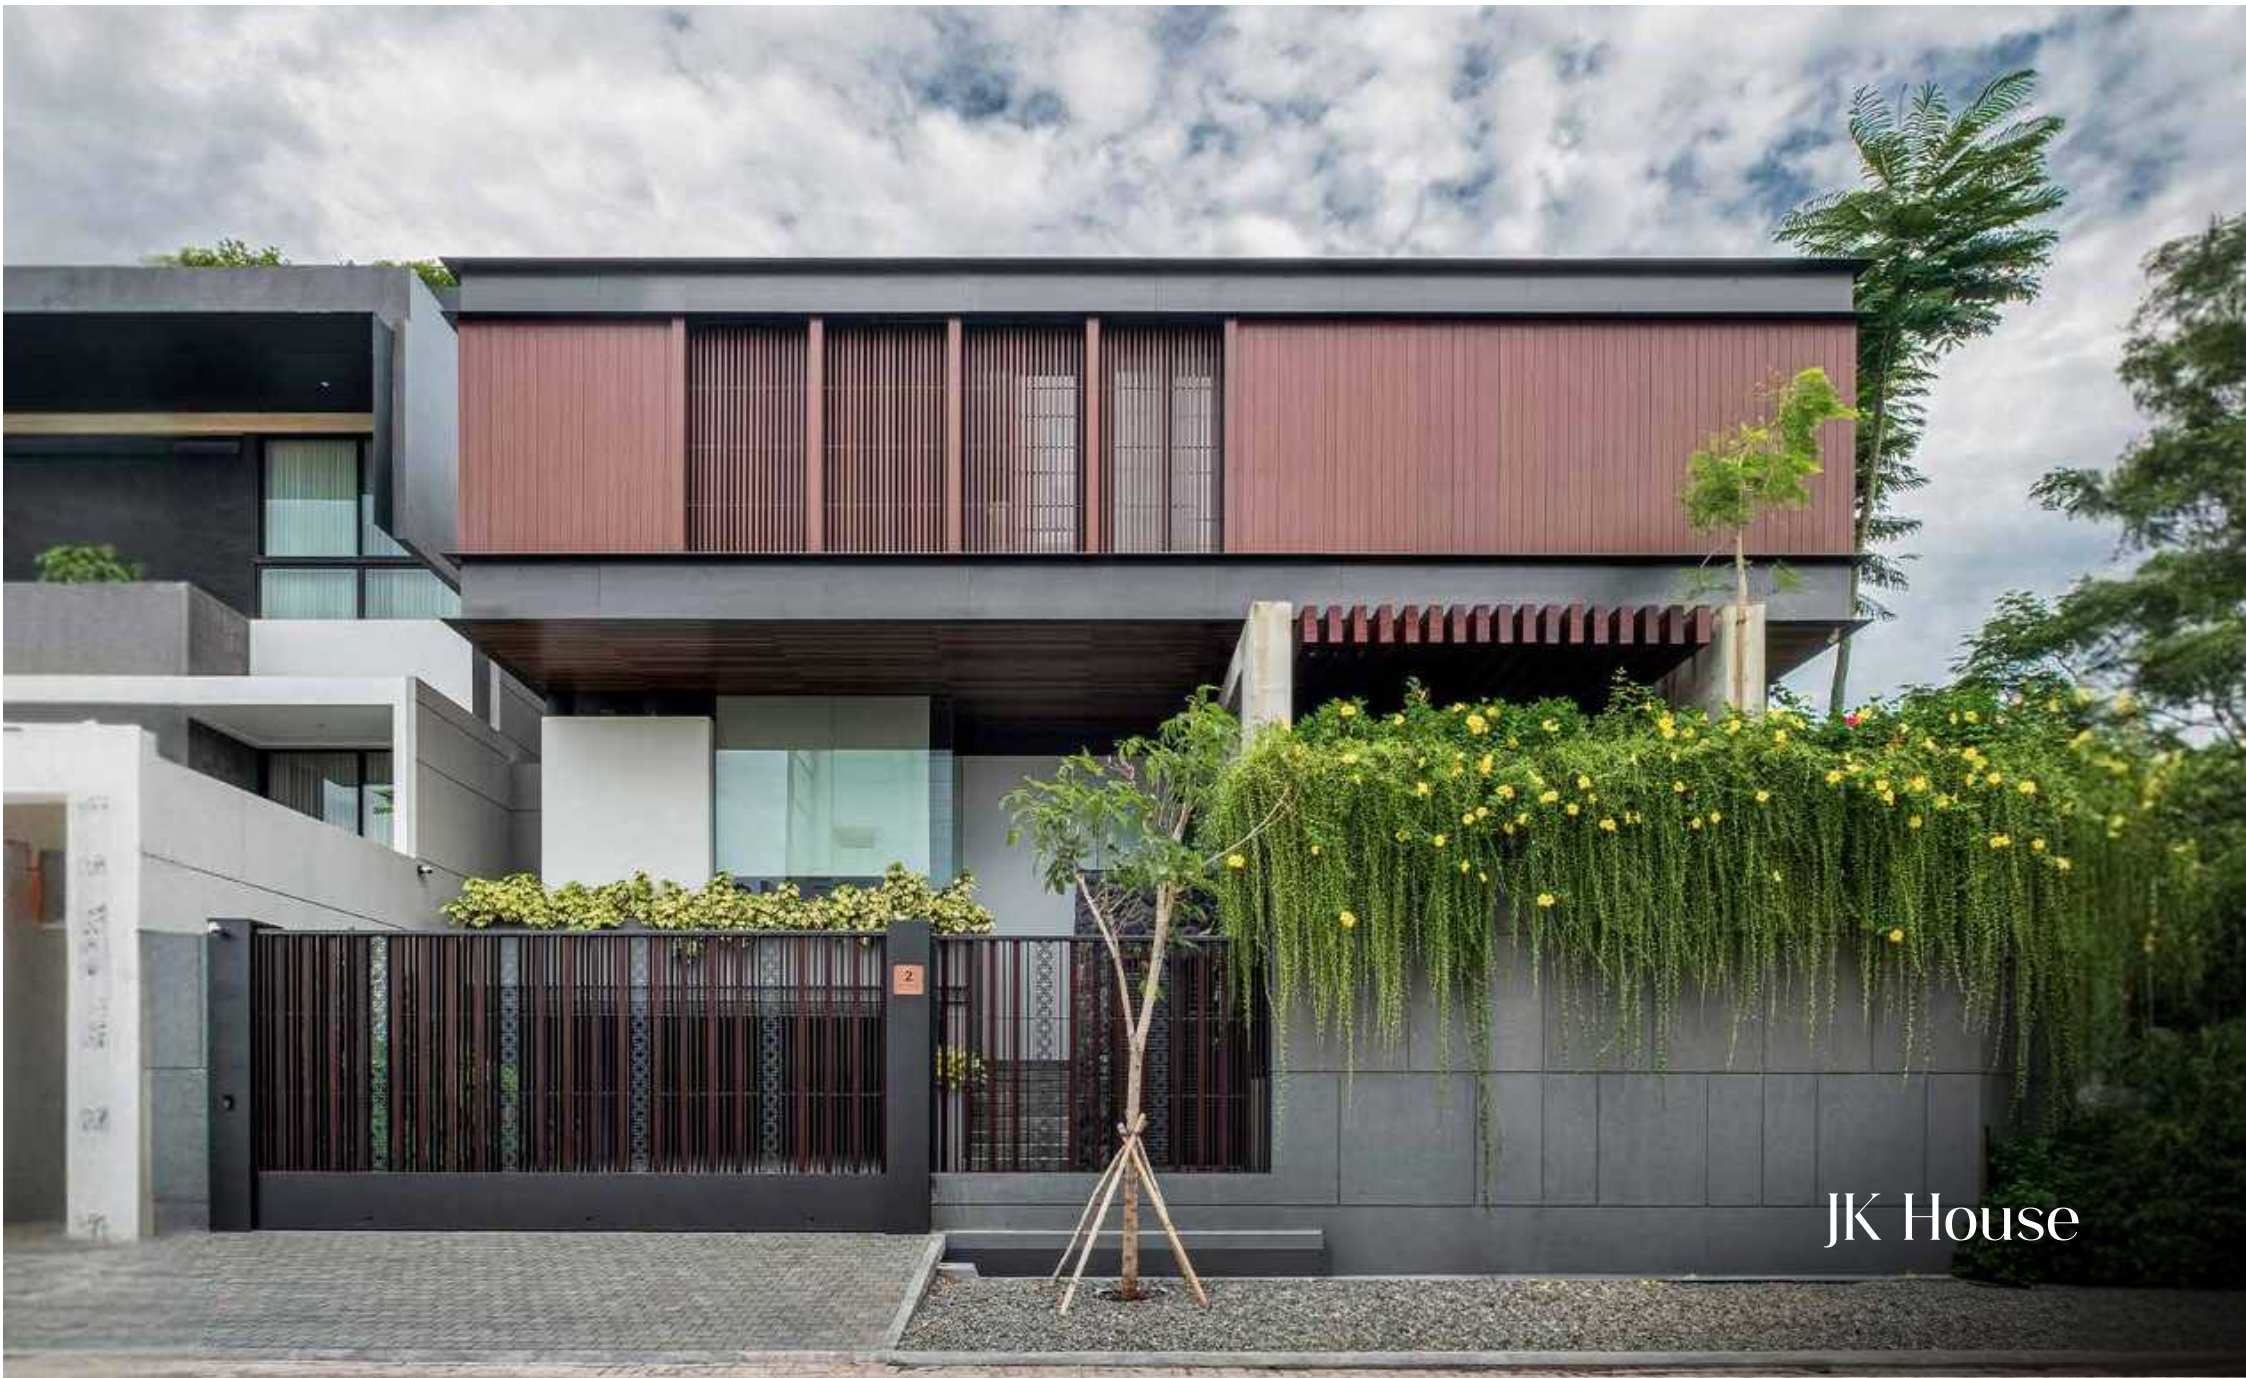

JG House

JG House

Scope	: Architecture + Interior Design
Type	: Single Dwellings, Residential Estate
Location	: Pantai Indah Kapuk, North Jakarta
Area Size	: 600 sqm
Building Size	: 400 sqm
Design Style	: Modern Tropical
Status	: Completed
Year	: 2019
Interior	: Cowema Studio
Contractor	: -
Photographer	: Cowema Studio

JK House

JK House

Scope	: Architecture Design
Type	: Single Dwellings, Residential Estate
Location	: Pantai Indah Kapuk, North Jakarta
Area Size	: 647,25 sqm
Building Size	: 1.290,6 sqm
Design Style	: Modern Tropical
Status	: Completed
Year	: 2023
Interior	: Chrystalline Interior
Contractor	: Pak Munadi
Photographer	: Cowema Studio