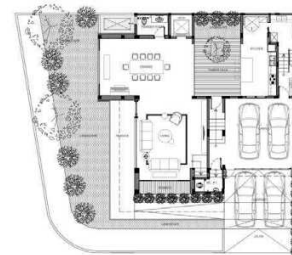

JK House

JK House

Scope	: Architecture Design
Type	: Single Dwellings, Residential Estate
Location	: Pantai Indah Kapuk, North Jakarta
Area Size	: 647,25 sqm
Building Size	: 1.290,6 sqm
Design Style	: Modern Tropical
Status	: Completed
Year	: 2023
Interior	: Chrystalline Interior
Contractor	: Pak Munadi
Photographer	: Cowema Studio

MG House

MG House

Scope	: Architecture + Interior Design
Type	: Single Dwellings, Residential Estate
Location	: West Jakarta
Area Size	: 366,16 sqm
Building Size	: 718, 27 sqm
Design Style	: Modern Tropical
Status	: Completed
Year	: 2022
Interior	: Cowema Studio
Contractor	: Pak Munadi
Photographer	: Cowema Studio