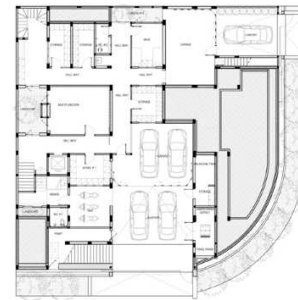

NF House

Scope	: Architecture Design
Type	: Single Dwellings, Residential Estate
Location	: Permata Buana, West Jakarta
Area Size	: 608 sqm
Building Size	: 1400 sqm
Design Style	: Tropical Contemporer
Status	: Completed
Year	: 2022
Interior	: Integrha Pratama Artistry
Contractor	: Ronny Budhihardja
Photographer	: Cowema Studio