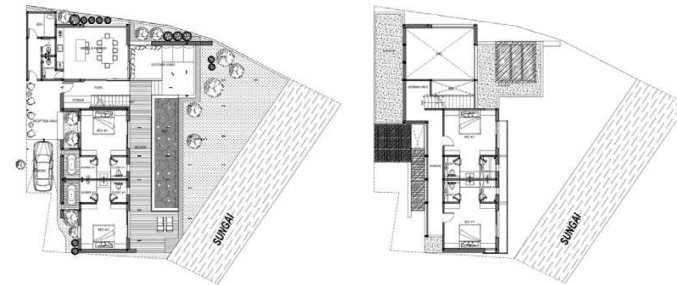

The Pasisi

Kavling 10, & 11

The Pasisi

Kavling 10, & 11

Scope	: Architecture + Interior Design
Type	: Villa Estate
Location	: Canggu, Bali
Area Size	: 342,3 sqm
Building Size	: 333,93 sqm
Design Style	: Modern Tropical
Status	: On Going
Year	: On Going
Interior	: Cowema Studio
Contractor	: Pak Gustu