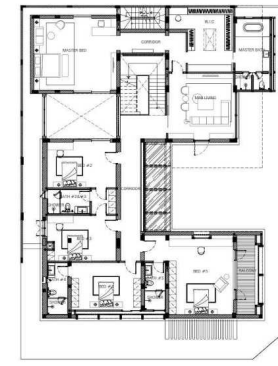

JH House

JH House

Scope	: Architecture + Interior Design
Type	: Single Dwellings, Residential Estate
Location	: Alam Sutera, Kota Tangerang
Area Size	: 420 sqm
Building Size	: 880 sqm
Design Style	: Modern Tropical
Status	: Completed
Year	: 2019
Interior	: Cowema Studio
Contractor	: Pak Griffin
Photographer	: Cowema Studio

JK House

JK House

Scope	: Architecture Design
Type	: Single Dwellings, Residential Estate
Location	: Pantai Indah Kapuk, North Jakarta
Area Size	: 647,25 sqm
Building Size	: 1.290,6 sqm
Design Style	: Modern Tropical
Status	: Completed
Year	: 2023
Interior	: Chrystalline Interior
Contractor	: Pak Munadi
Photographer	: Cowema Studio