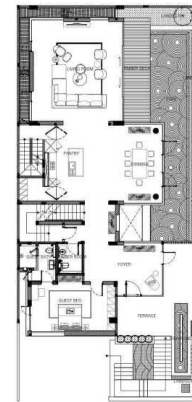

JH House

Scope	: Architecture + Interior Design
Type	: Single Dwellings, Residential Estate
Location	: Alam Sutera, Kota Tangerang
Area Size	: 420 sqm
Building Size	: 880 sqm
Design Style	: Modern Tropical
Status	: Completed
Year	: 2019
Interior	: Cowema Studio
Contractor	: Pak Griffin
Photographer	: Cowema Studio