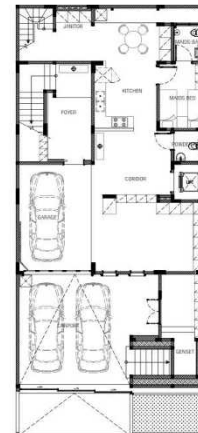

Office West Jakarta, Indonesia

Residential Project

AF House

AF House

Scope	: Architecture + Interior Design
Type	: Single Dwellings, Residential Estate
Location	: Pluit Karang, North Jakarta
Area Size	: 200 sqm
Building Size	: 563 sqm
Design Style	: Classical Tropical
Status	: On Going
Year	: On Going
Interior	: Cowema Studio
Contractor	: Pak Irwan

BL House

BL House

Scope : Architecture Design
Type : Single Dwellings, Residential Estate
Location : Pantai Mutiara, North Jakarta
Area Size : 424,44 sqm
Building Size : 981,06 sqm
Design Style : Modern
Status : On Going
Year : On Going