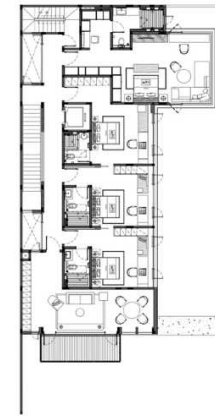

JG House

JG House

Scope	: Architecture + Interior Design
Type	: Single Dwellings, Residential Estate
Location	: Pantai Indah Kapuk, North Jakarta
Area Size	: 600 sqm
Building Size	: 400 sqm
Design Style	: Modern Tropical
Status	: Completed
Year	: 2019
Interior	: Cowema Studio
Contractor	: -
Photographer	: Cowema Studio