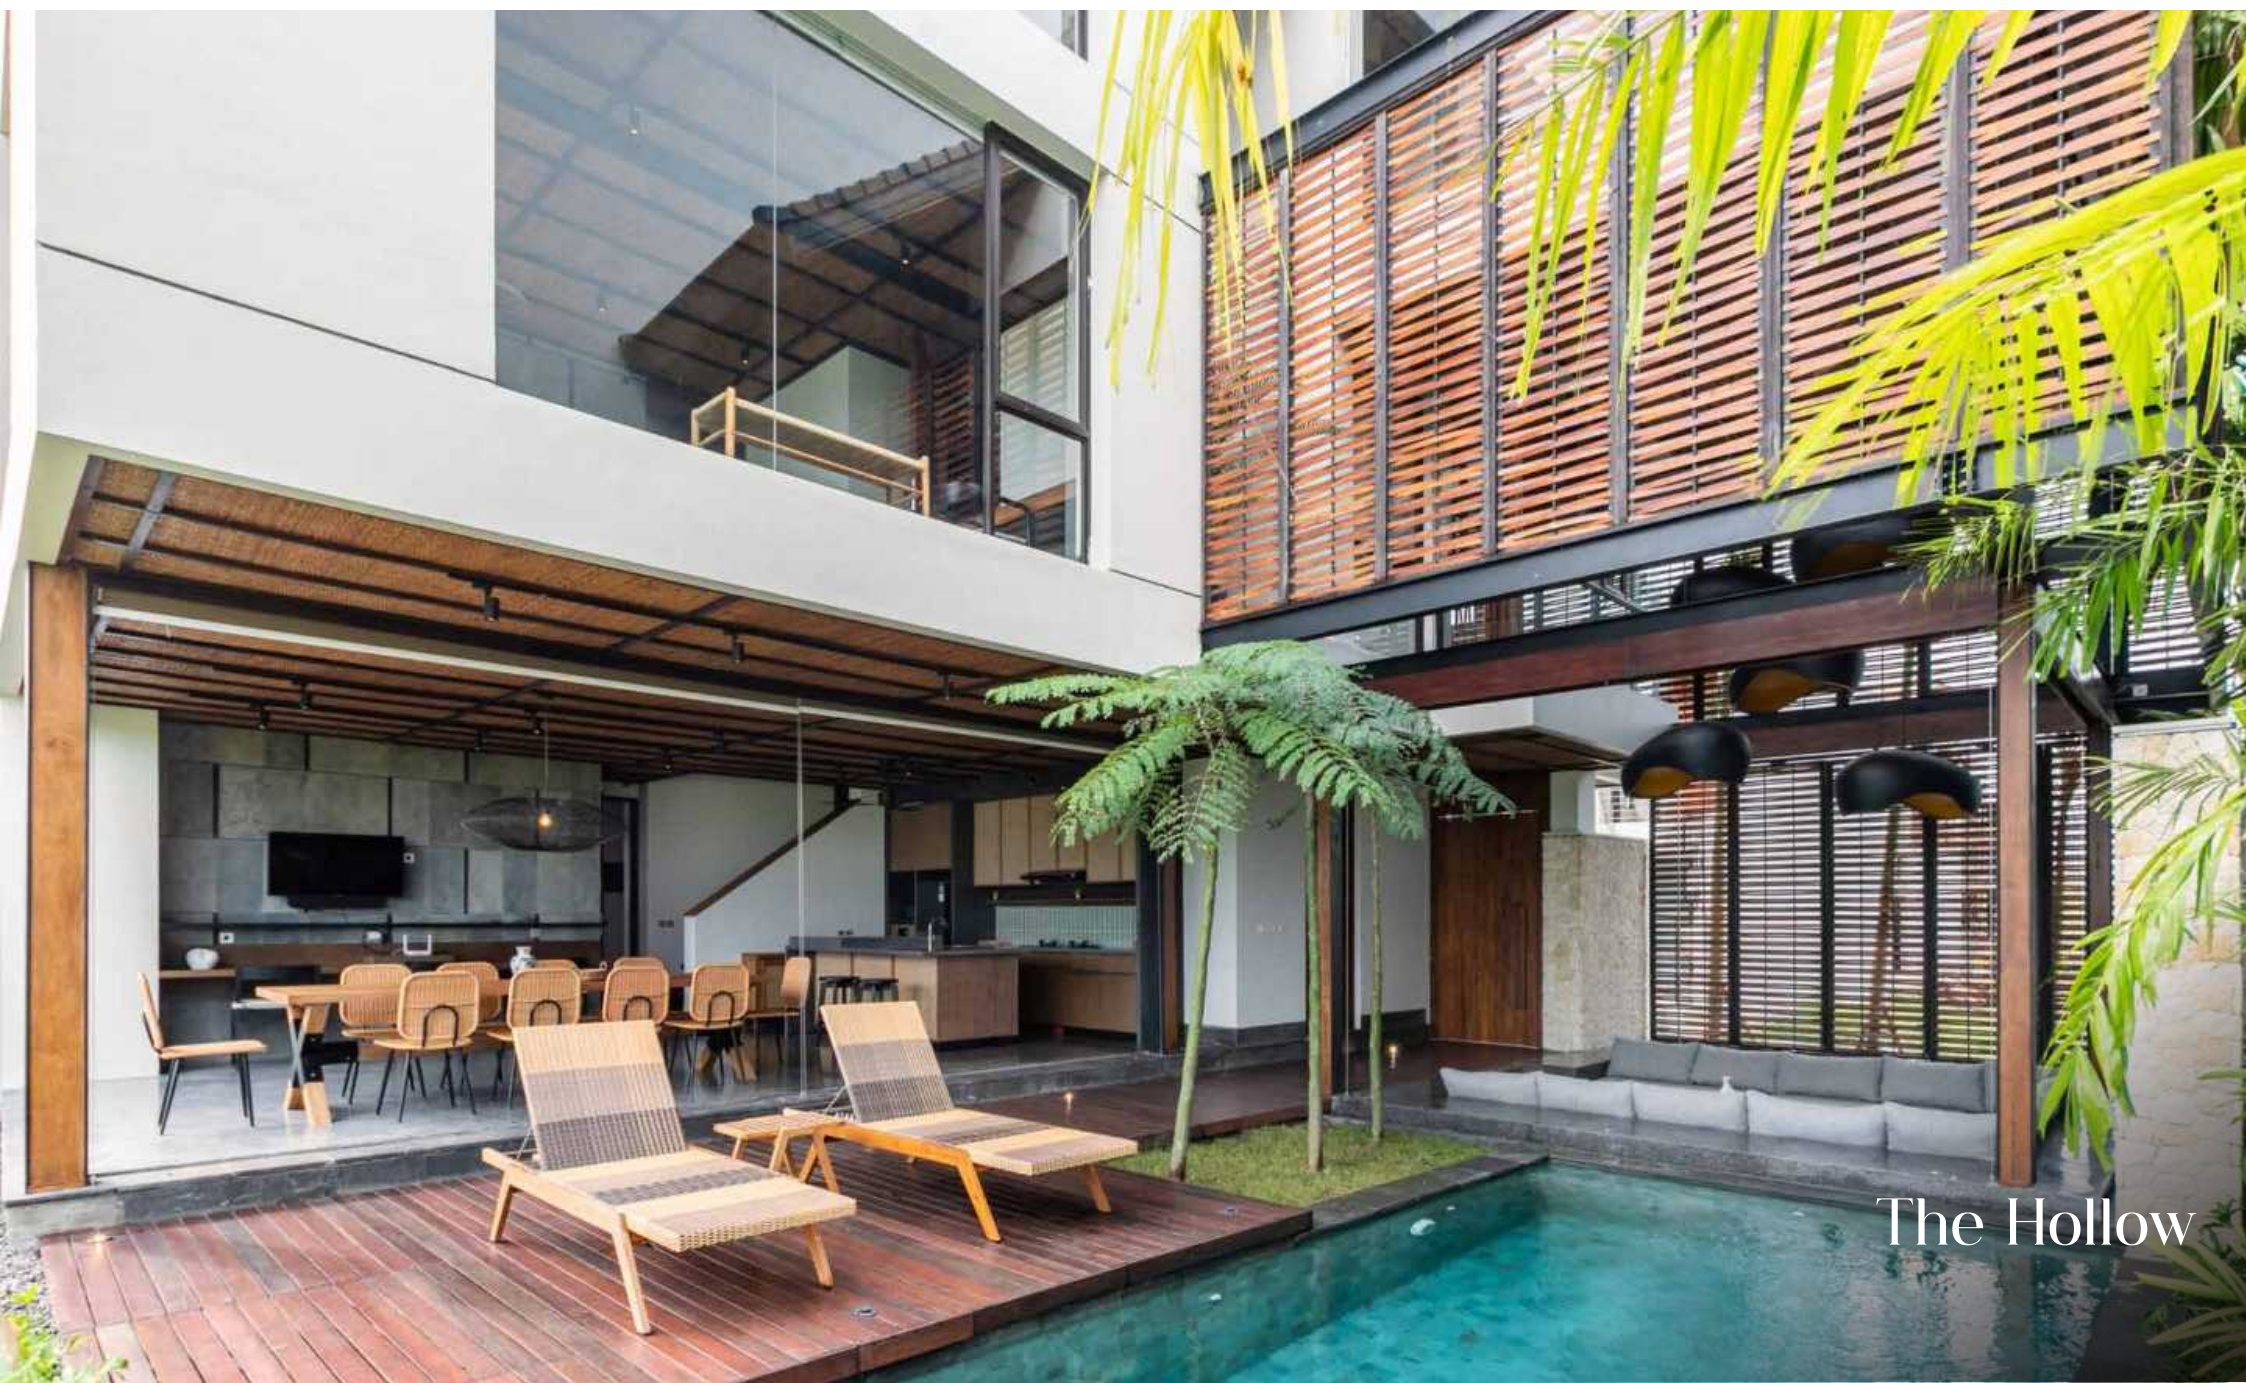

The Hollow

The Hollow

Scope : Architecture + Interior Design
Type : Single Dwellings, Villa Estate
Location : Canggu, Bali
Area Size : 250 sqm
Building Size : 323 sqm
Design Style : Tropical
Status : Completed
Year : 2023
Interior : Cowema Studio
Contractor : Pak Kiki
Photographer : Balirep_