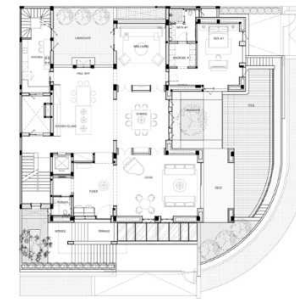

NF House

Scope	: Architecture Design
Type	: Single Dwellings, Residential Estate
Location	: Permata Buana, West Jakarta
Area Size	: 608 sqm
Building Size	: 1,400 sqm
Design Style	: Contemporer Classic
Status	: Completed
Year	: 2022
Interior	: Integrha Pratama Artistry
Contractor	: Ronny Budhihardja
Photographer	: Cowema Studio