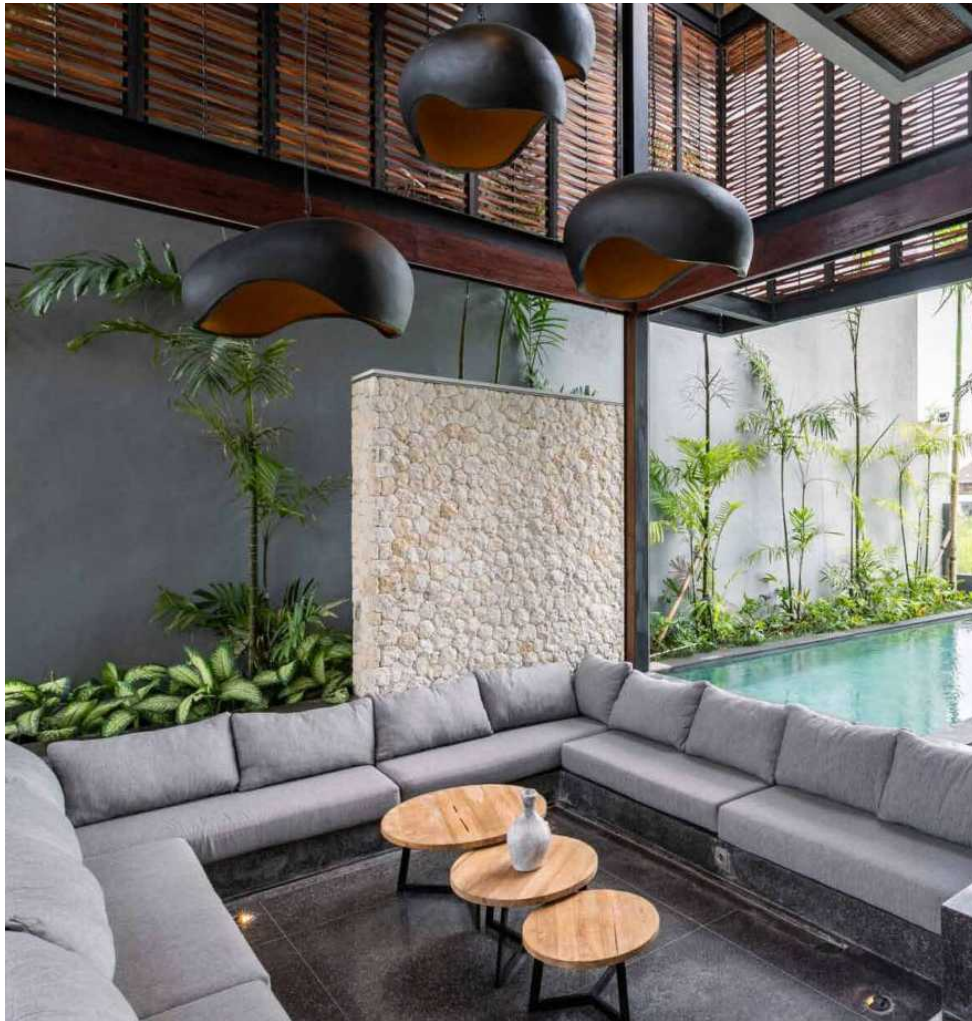

The Hollow

The Hollow

Scope : Architecture + Interior Design
Type : Single Dwellings, Villa Estate
Location : Canggu, Bali
Area Size : 250 sqm
Building Size : 323 sqm
Design Style : Tropical
Status : Completed
Year : 2023
Interior : Cowema Studio
Contractor : Pak Kiki
Photographer : Balirep_