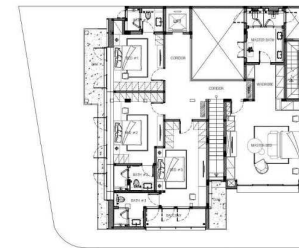

JK House

JK House

Scope	: Architecture Design
Type	: Single Dwellings, Residential Estate
Location	: Pantai Indah Kapuk, North Jakarta
Area Size	: 647,25 sqm
Building Size	: 1.290,6 sqm
Design Style	: Modern Tropical
Status	: Completed
Year	: 2023
Interior	: Chrystalline Interior
Contractor	: Pak Munadi
Photographer	: Cowema Studio

MG House

MG House

Scope	: Architecture + Interior Design
Type	: Single Dwellings, Residential Estate
Location	: West Jakarta
Area Size	: 366,16 sqm
Building Size	: 718, 27 sqm
Design Style	: Modern Tropical
Status	: Completed
Year	: 2022
Interior	: Cowema Studio
Contractor	: Pak Munadi
Photographer	: Cowema Studio