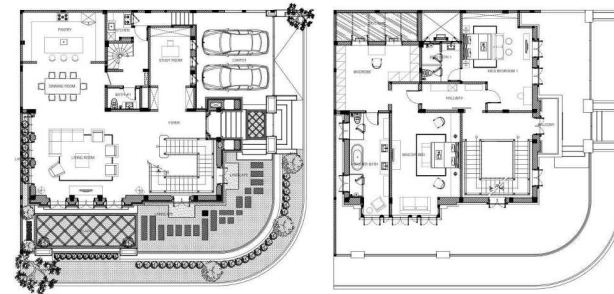

CB House

Scope	: Architecture Design
Type	: Single Dwellings, Residential Estate
Location	: Artha Gading, North Jakarta
Area Size	: 298 sqm
Building Size	: 513 sqm
Design Style	: Classical - French
Status	: Completed
Year	: 2017
Interior	: Cowema Studio
Contractor	: PT. Mega Firdaus
Photographer	: Cowema Studio