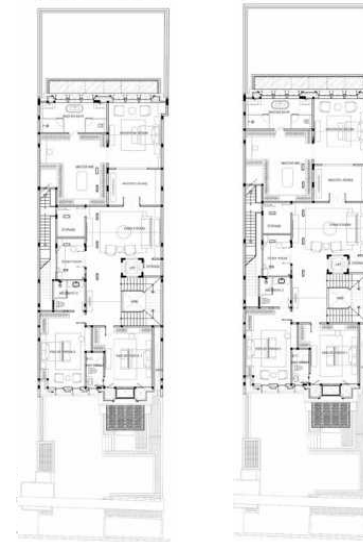

AW House

AW House

Scope	: Architecture + Interior Design
Type	: Single Dwellings, Residential Estate
Location	: Padalarang, Bandung
Area Size	: 389.4 sqm
Building Size	: 592.78 sqm
Design Style	: Classical Tropical
Status	: On Going
Year	: On Going
Interior	: Cowema Studio
Contractor	: Pak Irwan

BJ House

BJ House

Scope	: Architecture Design
Type	: Single Dwellings, Residential Estate
Location	: Menteng, Central Jakarta
Area Size	: 596.42 sqm
Building Size	: 1,111.51 sqm
Design Style	: Classical Tropical
Status	: On Going
Year	: On Going
Interior	: Mudita Lestari
Contractor	: Pak Eddy